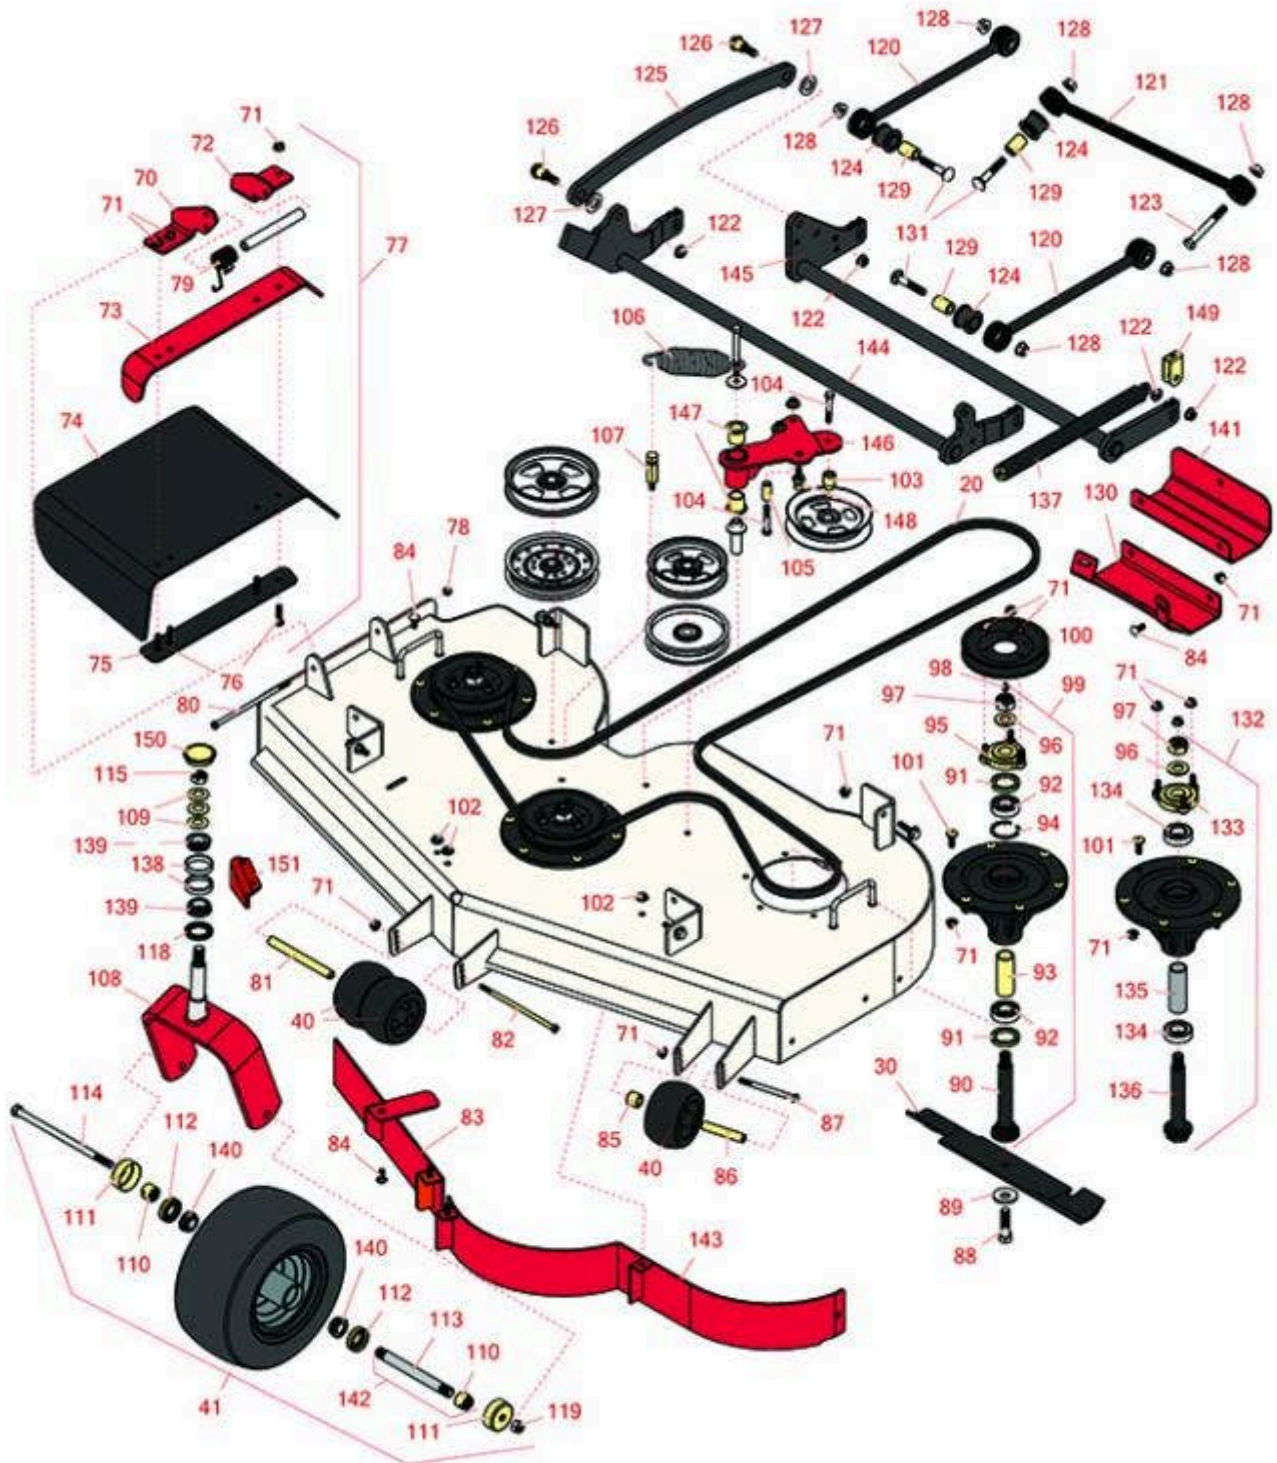

Replaces Toro Z Master Professional 5000 Parts

Zero Turn Mower with 52in deck - Model 74906
52in Side Discharge Deck

All original equipment manufacturers names and part numbers are used for identification purposes only, and we are in no way implying that our products are original equipment parts. Prices subject to change without notice.

Replaces Toro Z Master Professional 5000 Parts

Zero Turn Mower with 52in deck - Model 74906
52in Side Discharge Deck

Item No	R&R Part No.	OEM Part No.	Description	Qty Req	Order Quantity
Belts					
20	R115-7426	115-7426	Belt- V	1	
Rotary Blades					
30	R105-7781-03	105-7781-03	Mower Blade - 18 in High-Flow	3	
30	R108-1117	108-1117	Mower Blade Kit - 18 in High-Flow Set/6	1	
30	R105-7779-03	105-7779-03	Mower Blade - 18 in Recycler	3	
30	R110-0408	110-0408	Mower Blade Kit - 18 in Recycler Set/6	1	
Wheels					
40	R68-2730	1-603299, 68-2730	Wheel - Anti Scalp	3	
41	R127-9528	127-9528	Tire & Wheel - 13x6:50-6 Smooth Semi Pneumatic	2	
41	R109-9127	109-9125, 109-9127	Tire & Wheel - 13x6.50-6 Flat Free	2	
Other Parts Available					
70	R106-3253-01	106-3253-01	Plate-Hinge, Front	1	
71	R104-8301	104-8301, 104-9301, 109-6658, 133-7570	Locknut - 3/8-16 Nylon Flanged	44	
72	R108-4059-01	108-4059-01	Plate-Hinge, Rear	1	
73	R106-3246-01	106-3246-01	Deflector	1	
74	R151416	108-5029, 110-0759, 151416	Deflector - Long	1	
75	R106-3248-03	106-3248-03	Strap - Discharge	1	