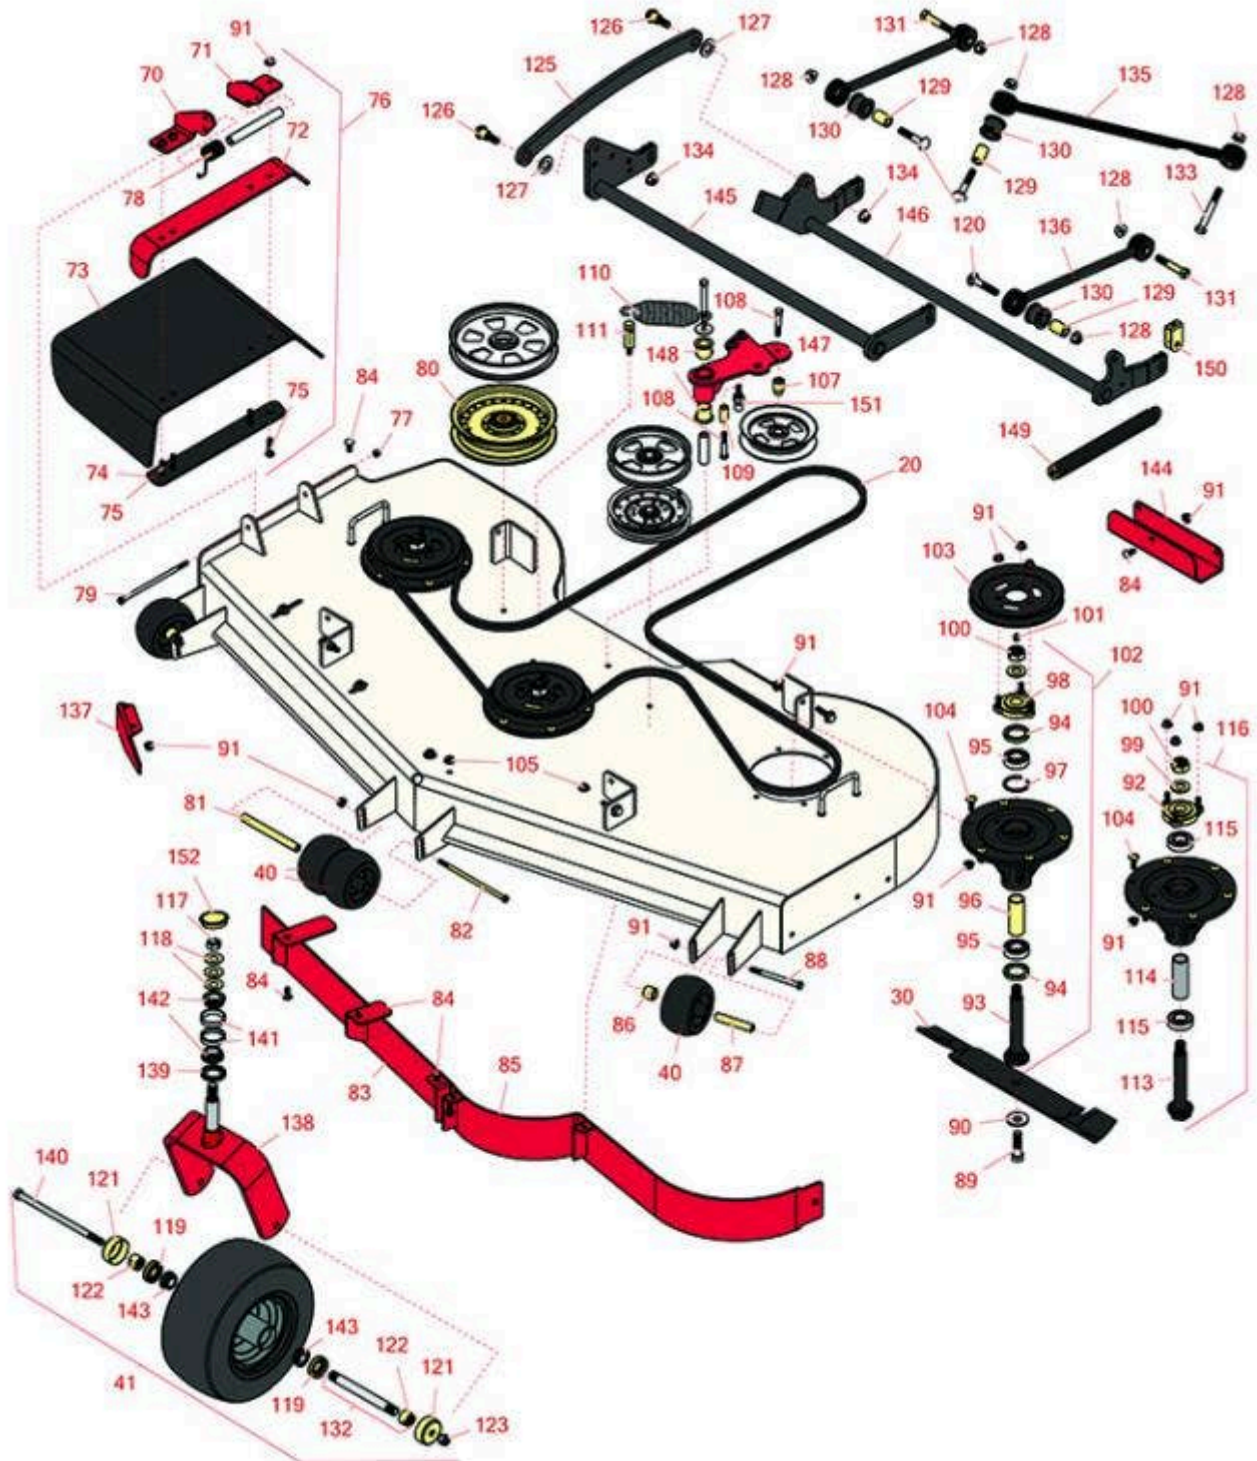

Replaces Toro Z Master Professional 5000 Parts

Zero Turn Mower with 60in deck - Model 74915
60in Side Discharge Deck Parts

All original equipment manufacturers names and part numbers are used for identification purposes only, and we are in no way implying that our products are original equipment parts. Prices subject to change without notice.

Replaces Toro Z Master Professional 5000 Parts

Zero Turn Mower with 60in deck - Model 74915
60in Side Discharge Deck Parts

Item No	R&R Part No.	OEM Part No.	Description	Qty Req	Order Quantity
Belts					
20	R114-5858	114-5858	Belt - V - Deck	1	
Rotary Blades					
30	R105-7716-03	105-7716-03	Mower Blade - 20.5 in Lo-Flow	3	
30	R108-1128	108-1128	Mower Blade Kit - 20.5 in Lo-Flow Set/6	1	
30	R105-7715-03	105-1115-03, 105-7715-03	Mower Blade - 20.5 in Mid-Flow	3	
30	R108-1123	108-1123	Mower Blade Kit - 20.5 in Mid-Flow Set/6	1	
30	R105-7718-03	105-7718-03	Mower Blade - 20.5 in High-Flow	3	
30	R108-1114	108-1114	Mower Blade Kit - 20.5 in High-Flow Set/6	1	
30	R105-7777-03	105-7777-03	Mower Blade - 20.5 in Recycler	3	
30	R110-0405	110-0405	Mower Blade Kit - 20.5 in Recycler Set/6	1	
30	R105-8777-03	105-8777-03	Mower Blade - 20.5 in Mulcher	3	
30	R108-1115	108-1115	Mower Blade Kit - 20.5 in Mulcher Set/6	1	
Wheels					
40	R68-2730	1-603299, 68-2730	Wheel - Anti Scalp	4	
41	R127-9528	127-9528	Tire & Wheel - 13x6:50-6 Smooth Semi Pneumatic	2	
41	R109-9127	109-9125, 109-9127	Tire & Wheel - 13x6.50-6 Flat Free	1	
Other Parts Available					
70	R106-3253-01	106-3253-01	Plate-Hinge, Front	1	
<i>Tech Note: (2012-2019)-312000001-403319953:</i>					