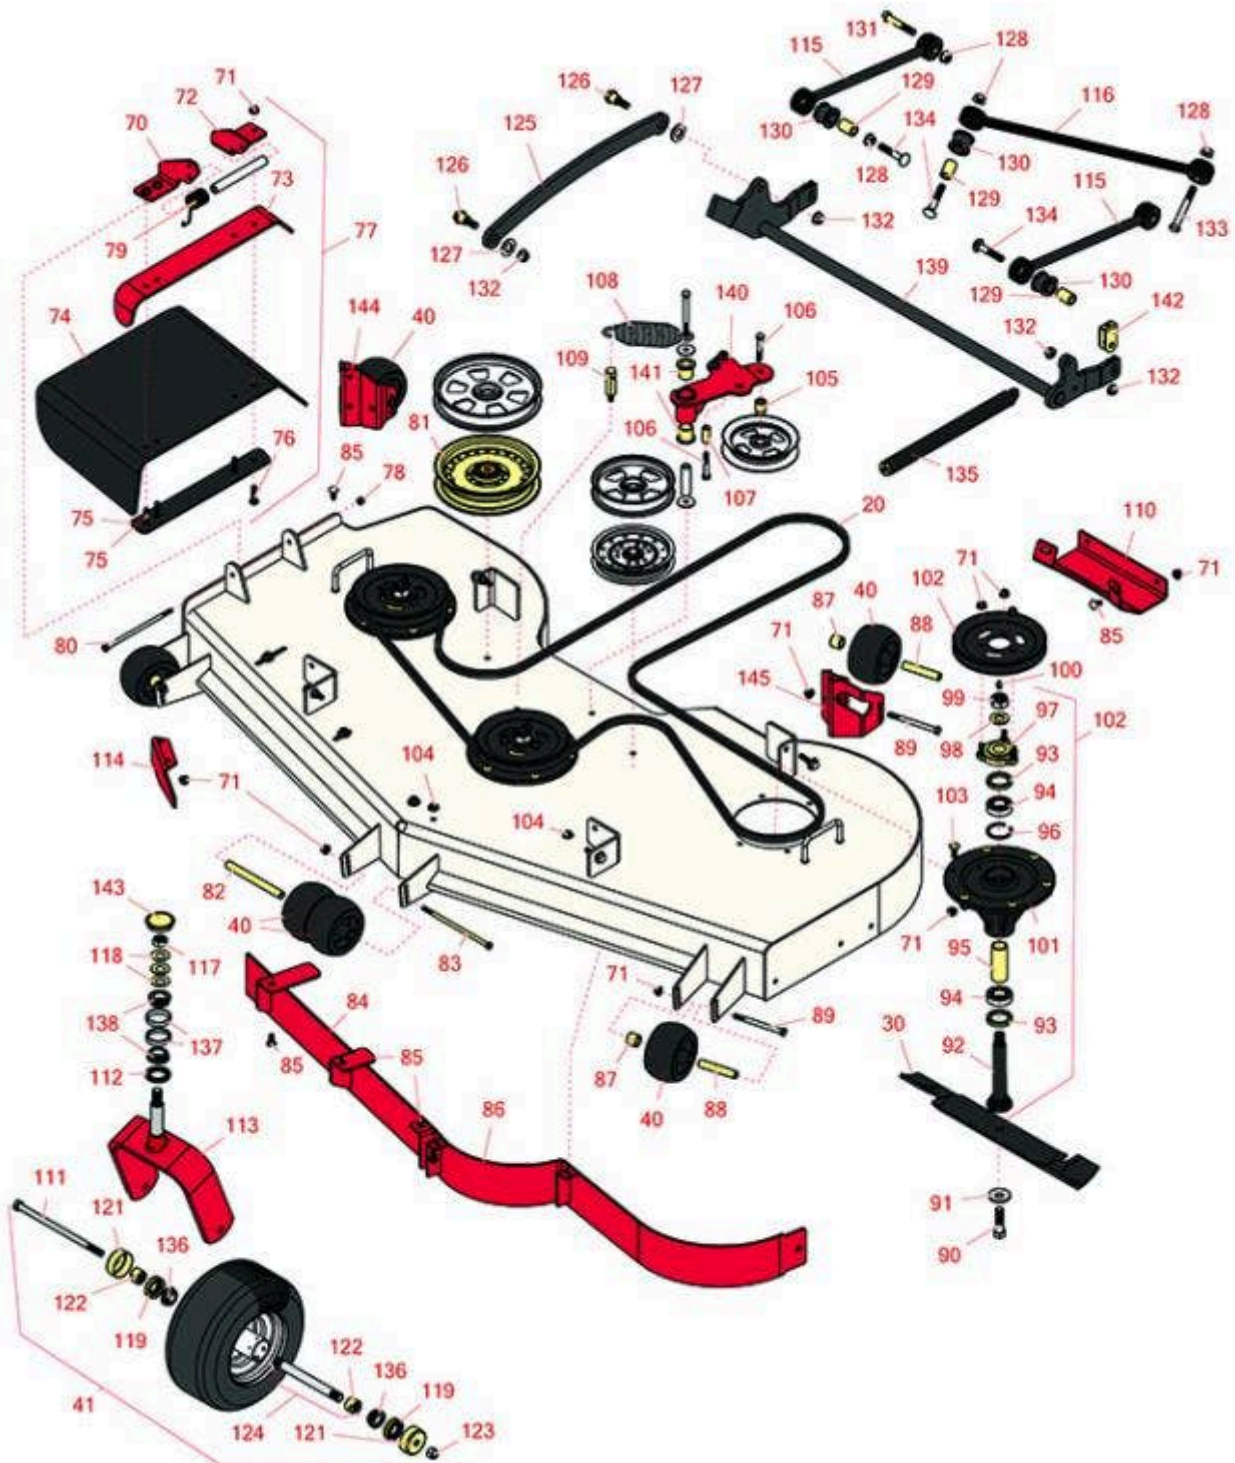

Replaces Toro Z Master Professional 5000 Parts

Zero Turn Mower with 72in deck - Model 74916
72in Side Discharge Deck

All original equipment manufacturers names and part numbers are used for identification purposes only, and we are in no way implying that our products are original equipment parts. Prices subject to change without notice.

Replaces Toro Z Master Professional 5000 Parts

Zero Turn Mower with 72in deck - Model 74916
72in Side Discharge Deck

Item No	R&R Part No.	OEM Part No.	Description	Qty Req	Order Quantity
Belts					
20	R114-5859	114-5859	Belt- V	1	
Rotary Blades					
30	R105-7712-03	105-7712-03	Mower Blade - Low Flow 24.5 in	3	
30	R110-0410	110-0410	Mower Blade Kit - 24.5 in Low-Flow Set/6	1	
30	R105-7711-03	105-7711-03, 105-7778-03	Mower Blade - 24.5 in Mid-Flow	3	
30	R110-0404	110-0404	Mower Blade Kit - 24.5 in Mid-Flow Set/6	1	
30	R105-7784-03	105-7784-03	Mower Blade - 24.5 in High-Flow	3	
30	R108-1120	108-1120	Mower Blade Kit - 24.5 in High-Flow Set/6	1	
30	R105-7719-03	105-7719-03	Mower Blade - 24.5 in Mulcher w/Hard Facing	3	
30	R108-1126	108-1126	Mower Blade Kit - 24.5 in Mulcher w/Hard Facing Set/6	1	
30	R105-7778-03	105-7711-03, 105-7719-03, 105-7778-03	Mower Blade - 24.5 in Recycler w/Hard Facing	3	
30	R110-0411	110-0411	Mower Blade Kit - 24.5 in Recycler w/Hard Facing Set/6	1	
Wheels					
40	R68-2730	1-603299, 68-2730	Wheel - Anti Scalp	6	
41	R109-9127	109-9125, 109-9127	Tire & Wheel - 13x6.50-6 Flat Free	2	
Other Parts Available					
70	R106-3253-01	106-3253-01	Plate-Hinge, Front	1	