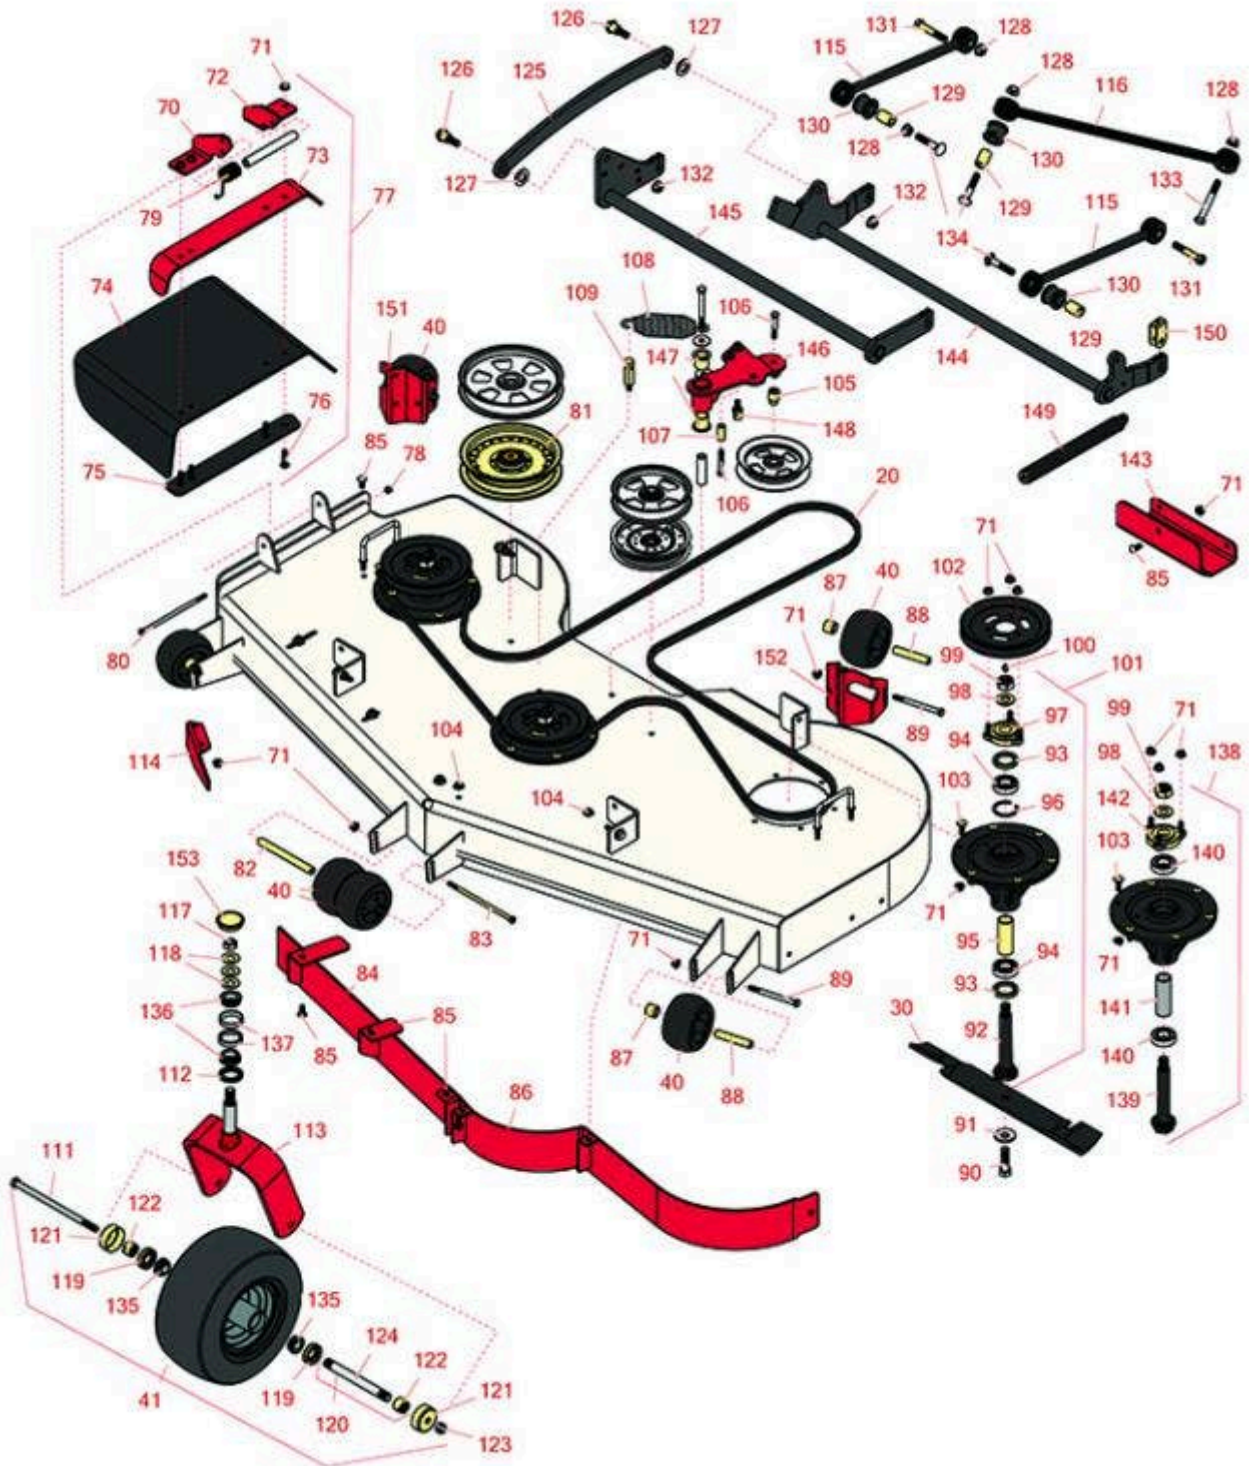

Replaces Toro Z Master Professional 5000 Parts

Zero Turn Mower with 72in deck - Model 74918
72in Side Discharge Deck

All original equipment manufacturers names and part numbers are used for identification purposes only, and we are in no way implying that our products are original equipment parts. Prices subject to change without notice.

Replaces Toro Z Master Professional 5000 Parts

Zero Turn Mower with 72in deck - Model 74918
72in Side Discharge Deck

Item No	R&R Part No.	OEM Part No.	Description	Qty Req	Order Quantity
Belts					
20	R114-5859	114-5859	Belt- V	1	
Rotary Blades					
30	R105-7712-03	105-7712-03	Mower Blade - Low Flow 24.5 in	0	
30	R110-0410	110-0410	Mower Blade Kit - 24.5 in Low-Flow Set/6	1	
30	R105-7711-03	105-7711-03, 105-7778-03	Mower Blade - 24.5 in Mid-Flow	3	
30	R110-0404	110-0404	Mower Blade Kit - 24.5 in Mid-Flow Set/6	1	
30	R105-7784-03	105-7784-03	Mower Blade - 24.5 in High-Flow	3	
30	R108-1120	108-1120	Mower Blade Kit - 24.5 in High-Flow Set/6	1	
30	R105-7719-03	105-7719-03	Mower Blade - 24.5 in Mulcher w/Hard Facing	3	
30	R108-1126	108-1126	Mower Blade Kit - 24.5 in Mulcher w/Hard Facing Set/6	1	
30	R105-7778-03	105-7711-03, 105-7719-03, 105-7778-03	Mower Blade - 24.5 in Recycler w/Hard Facing	3	
30	R110-0411	110-0411	Mower Blade Kit - 24.5 in Recycler w/Hard Facing Set/6	1	
Wheels					
40	R68-2730	1-603299, 68-2730	Wheel - Anti Scalp	6	
41	R127-9528	127-9528	Tire & Wheel - 13x6:50-6 Smooth Semi Pneumatic	2	
Other Parts Available					
70	R106-3253-01	106-3253-01	Plate-Hinge, Front	1	
71	R104-8301	104-8301, 104-9301, 109-6658, 133-7570	Locknut - 3/8-16 Nylon Flanged	42	