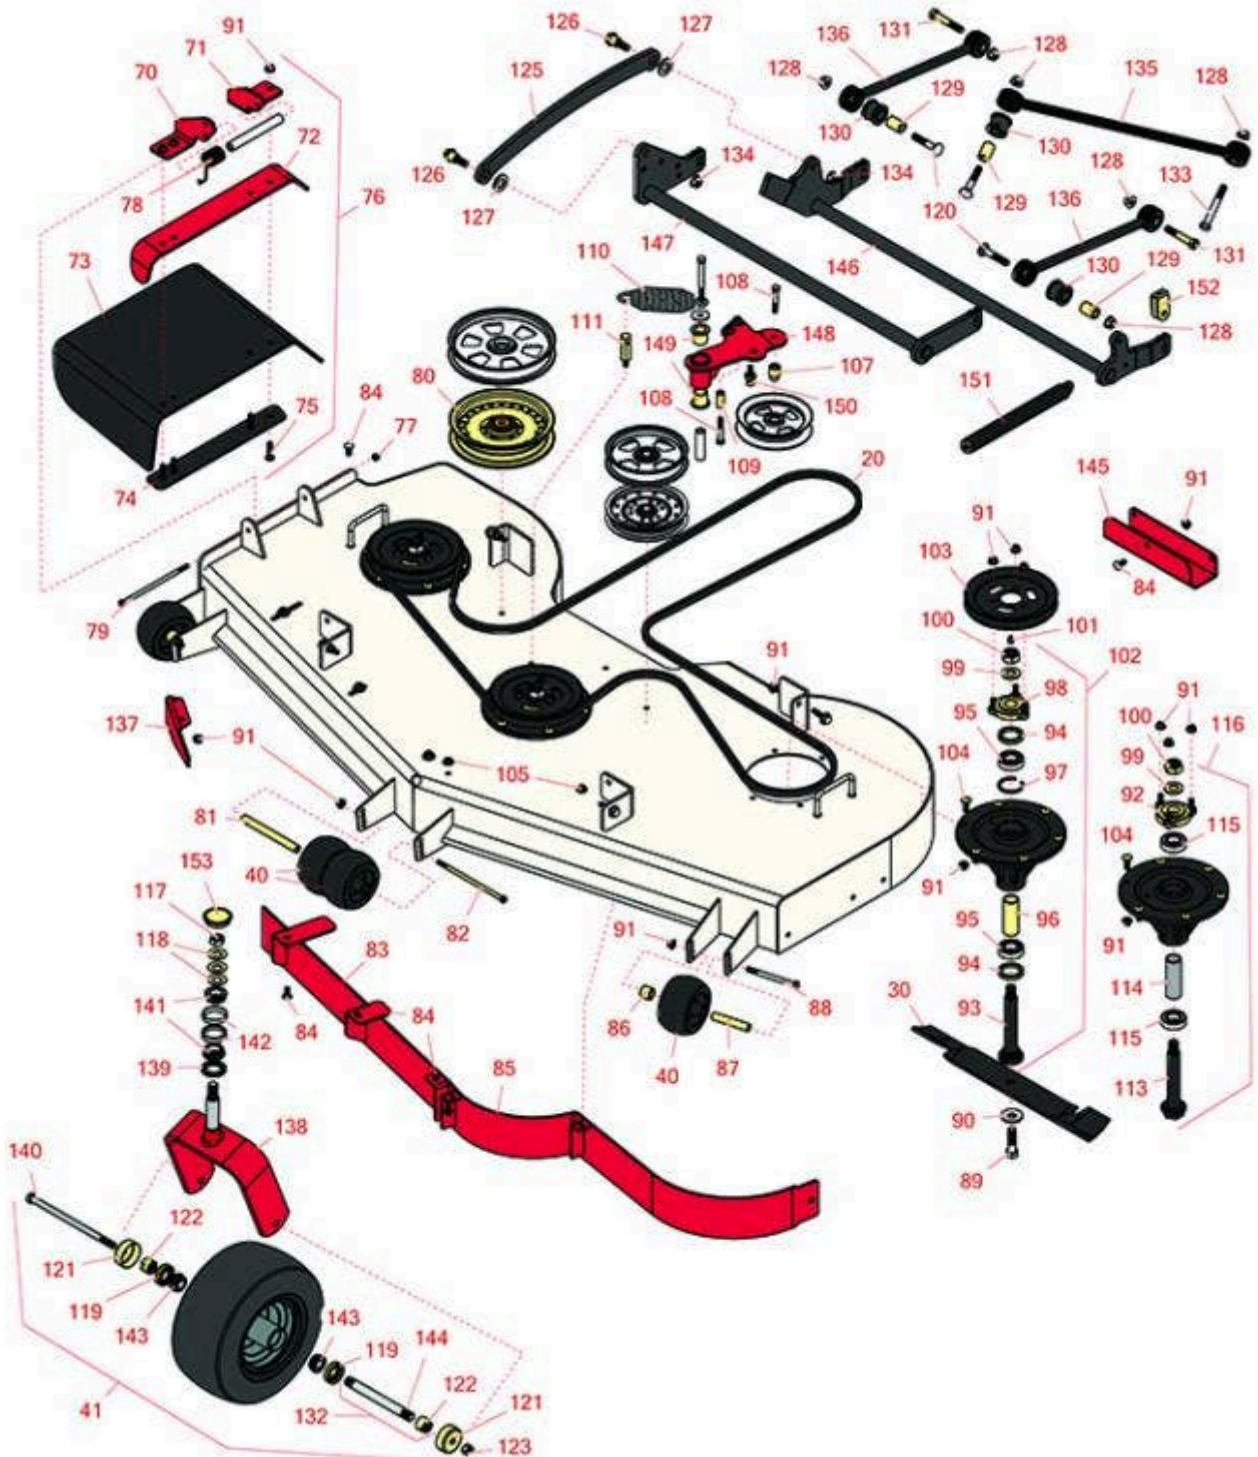

# Replaces Toro Z Master Professional 5000 Parts

Zero Turn Mower with 60in deck - Model 74933  
60in Side Discharge Deck

All original equipment manufacturers names and part numbers are used for identification purposes only, and we are in no way implying that our products are original equipment parts. Prices subject to change without notice.

# Replaces Toro Z Master Professional 5000 Parts

Zero Turn Mower with 60in deck - Model 74933  
60in Side Discharge Deck

Item No	R&R Part No.	OEM Part No.	Description	Qty Req	Order Quantity
<b>Belts</b>					
20	<b>R114-5858</b>	114-5858	Belt - V - Deck	1	
<b>Rotary Blades</b>					
30	<b>R105-7716-03</b>	105-7716-03	Mower Blade - 20.5 in Lo-Flow	3	
30	<b>R108-1128</b>	108-1128	Mower Blade Kit - 20.5 in Lo-Flow Set/6	1	
30	<b>R105-7715-03</b>	105-1115-03, 105-7715-03	Mower Blade - 20.5 in Mid-Flow	3	
30	<b>R108-1123</b>	108-1123	Mower Blade Kit - 20.5 in Mid-Flow Set/6	1	
30	<b>R105-7718-03</b>	105-7718-03	Mower Blade - 20.5 in High-Flow	3	
30	<b>R108-1114</b>	108-1114	Mower Blade Kit - 20.5 in High-Flow Set/6	1	
30	<b>R105-7777-03</b>	105-7777-03	Mower Blade - 20.5 in Recycler	3	
30	<b>R110-0405</b>	110-0405	Mower Blade Kit - 20.5 in Recycler Set/6	1	
30	<b>R105-8777-03</b>	105-8777-03	Mower Blade - 20.5 in Mulcher	3	
30	<b>R108-1115</b>	108-1115	Mower Blade Kit - 20.5 in Mulcher Set/6	1	
<b>Wheels</b>					
40	<b>R68-2730</b>	1-603299, 68-2730	Wheel - Anti Scalp	4	
41	<b>R127-9528</b>	127-9528	Tire & Wheel - 13x6:50-6 Smooth Semi Pneumatic	2	
<b>Other Parts Available</b>					
70	<b>R106-3253-01</b>	106-3253-01	Plate-Hinge, Front	1	
<i>Tech Note: (2012-2019)-312000001-403319953:</i>					
71	<b>R108-4059-01</b>	108-4059-01	Plate-Hinge, Rear	1	
<i>Tech Note: (2012-2019)-312000001-403319953:</i>					