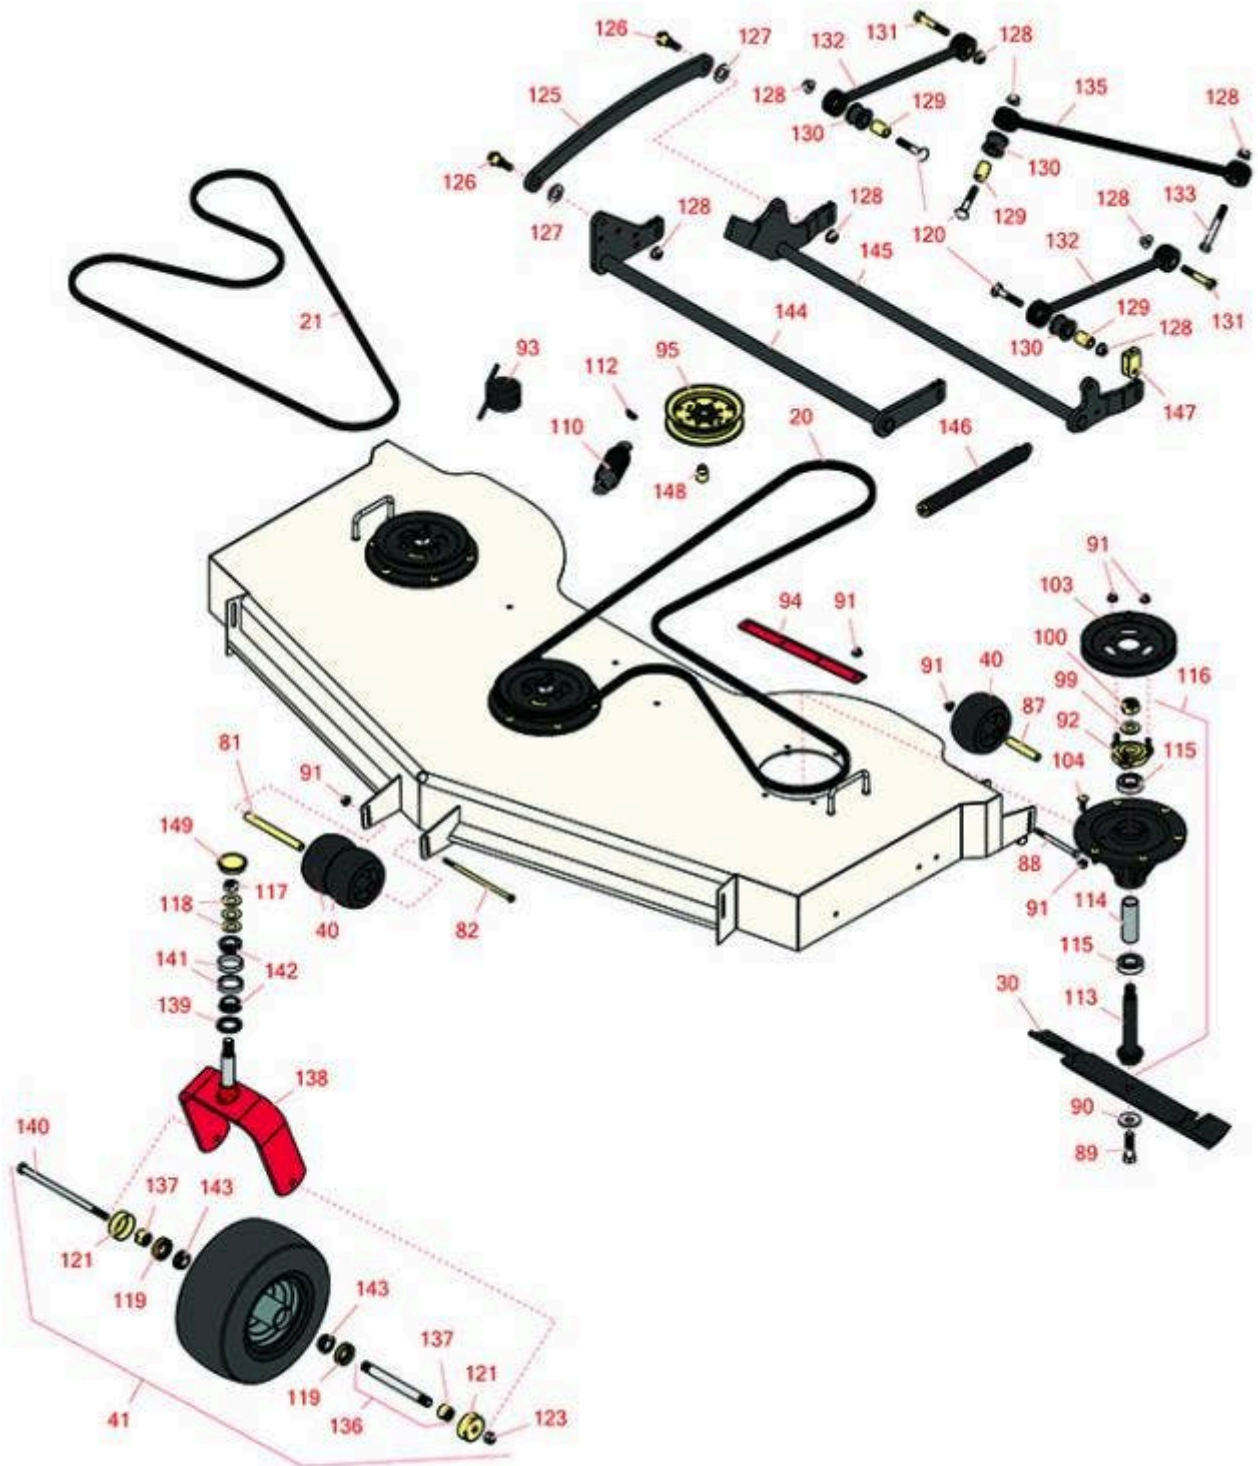

# Replaces Toro Z Master Professional 5000 Parts

Zero Turn Mower with 60in deck - Model 74943  
60in Rear Discharge Deck

All original equipment manufacturers names and part numbers are used for identification purposes only, and we are in no way implying that our products are original equipment parts. Prices subject to change without notice.

# Replaces Toro Z Master Professional 5000 Parts

Zero Turn Mower with 60in deck - Model 74943  
60in Rear Discharge Deck

Item No	R&R Part No.	OEM Part No.	Description	Qty Req	Order Quantity
<b>Belts</b>					
20	<b>R125-9371</b>	125-9371	Belt - V - Deck	1	
21	<b>R116-8187</b>	116-8187	Belt - V - Deck	1	
<b>Rotary Blades</b>					
30	<b>R105-7716-03</b>	105-7716-03	Mower Blade - 20.5 in Lo-Flow	3	
30	<b>R108-1128</b>	108-1128	Mower Blade Kit - 20.5 in Lo-Flow Set/6	1	
30	<b>R105-7715-03</b>	105-1115-03, 105-7715-03	Mower Blade - 20.5 in Mid-Flow	3	
30	<b>R108-1123</b>	108-1123	Mower Blade Kit - 20.5 in Mid-Flow Set/6	1	
30	<b>R105-7718-03</b>	105-7718-03	Mower Blade - 20.5 in High-Flow	3	
30	<b>R108-1114</b>	108-1114	Mower Blade Kit - 20.5 in High-Flow Set/6	1	
30	<b>R105-8777-03</b>	105-8777-03	Mower Blade - 20.5 in Mulcher	3	
30	<b>R108-1115</b>	108-1115	Mower Blade Kit - 20.5 in Mulcher Set/6	1	
30	<b>R105-7777-03</b>	105-7777-03	Mower Blade - 20.5 in Recycler	3	
30	<b>R110-0405</b>	110-0405	Mower Blade Kit - 20.5 in Recycler Set/6	1	
<b>Wheels</b>					
40	<b>R68-2730</b>	1-603299, 68-2730	Wheel - Anti Scalp	4	
41	<b>R127-9528</b>	127-9528	Tire & Wheel - 13x6:50-6 Smooth Semi Pneumatic	2	
<b>Other Parts Available</b>					
81	<b>R98-5967</b>	98-5967	Spacer-Wheel	1	
82	<b>R108-5388</b>	108-5388	Bolt - Hx HD 3/8-16 x 7 1/2	1	
87	<b>R98-7912</b>	98-7912	Bushing - Spanner Wheel	2	