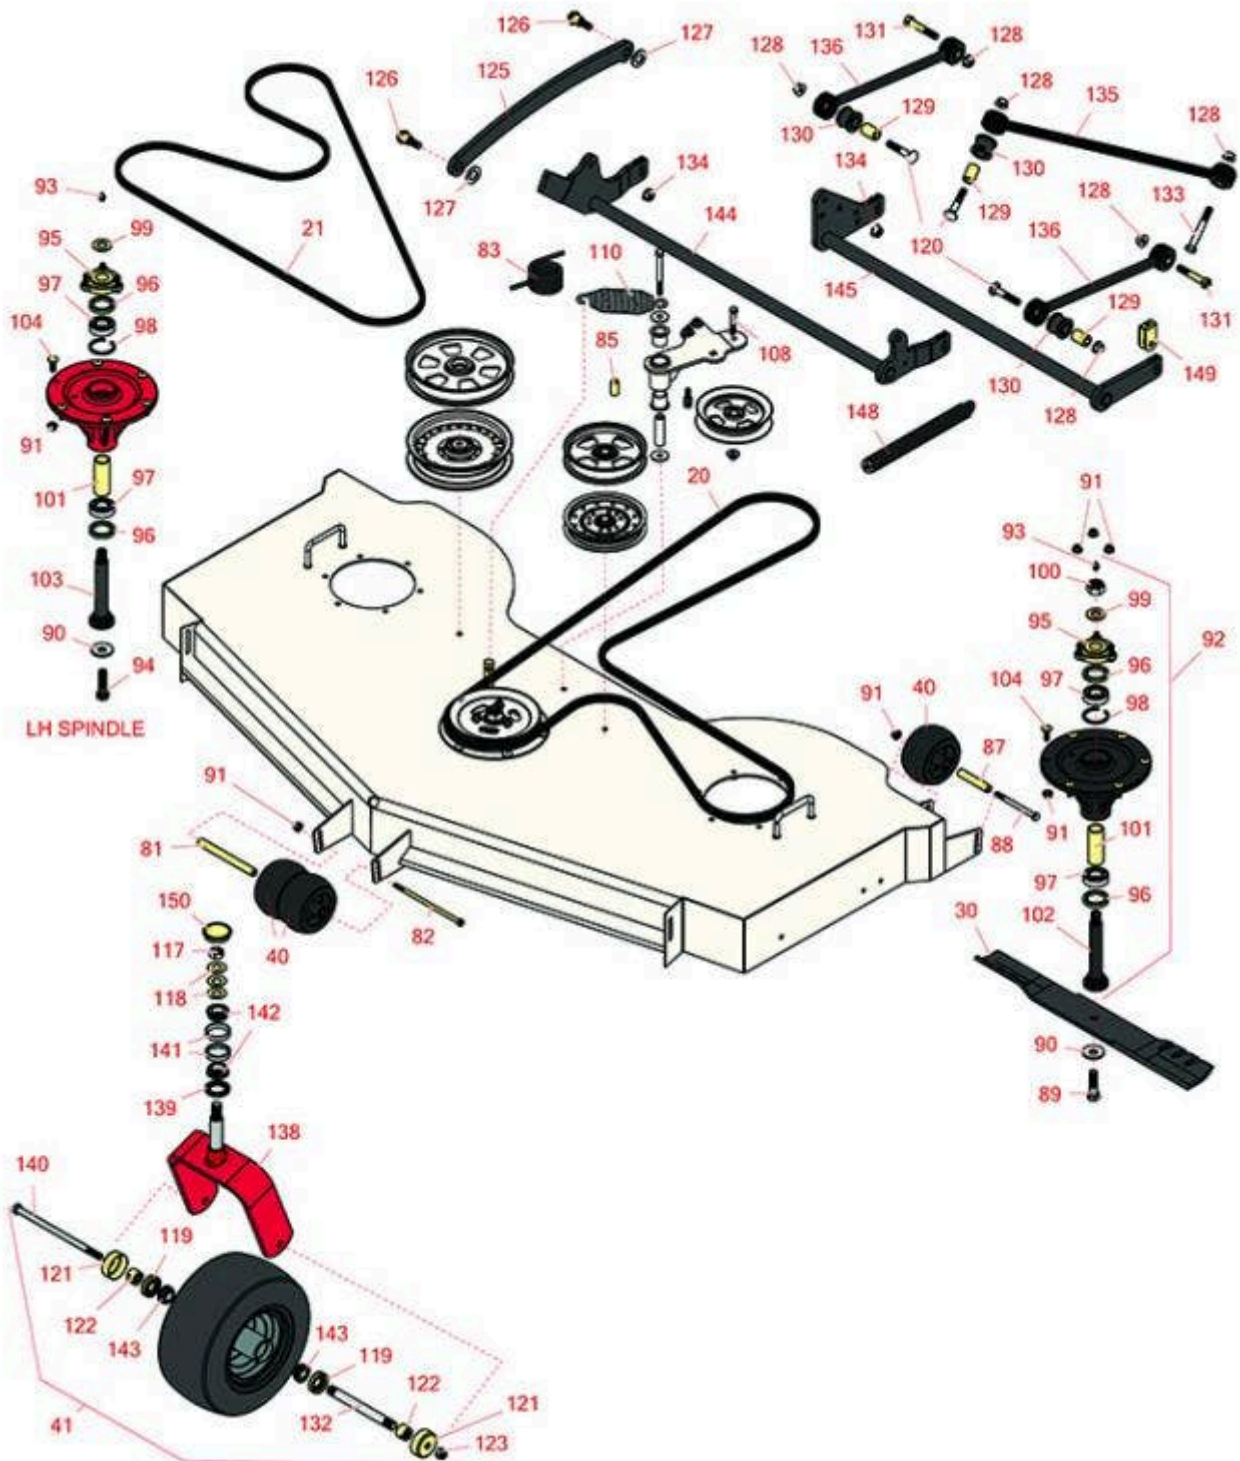

Replaces Toro Z Master Professional 5000 Parts

Zero Turn Mower with 72in deck - Model 74944
72in Rear Discharge Deck

All original equipment manufacturers names and part numbers are used for identification purposes only, and we are in no way implying that our products are original equipment parts. Prices subject to change without notice.

Replaces Toro Z Master Professional 5000 Parts

Zero Turn Mower with 72in deck - Model 74944
72in Rear Discharge Deck

Item No	R&R Part No.	OEM Part No.	Description	Qty Req	Order Quantity
Belts					
20	R109-8070	109-8070	Belt- V	1	
21	R116-8501	116-8501	Belt - V	1	
Blades					
30	R105-7712-03	105-7712-03	Mower Blade - Low Flow 24.5 in	3	
30	R110-0410	110-0410	Mower Blade Kit - 24.5 in Low-Flow Set/6	1	
30	R105-7711-03	105-7711-03, 105-7778-03	Mower Blade - 24.5 in Mid-Flow	3	
30	R110-0404	110-0404	Mower Blade Kit - 24.5 in Mid-Flow Set/6	1	
30	R105-7784-03	105-7784-03	Mower Blade - 24.5 in High-Flow	3	
30	R108-1120	108-1120	Mower Blade Kit - 24.5 in High-Flow Set/6	1	
30	R105-7719-03	105-7719-03	Mower Blade - 24.5 in Mulcher w/Hard Facing	3	
30	R108-1126	108-1126	Mower Blade Kit - 24.5 in Mulcher w/Hard Facing Set/6	1	
30	R105-7778-03	105-7711-03, 105-7719-03, 105-7778-03	Mower Blade - 24.5 in Recycler w/Hard Facing	3	
30	R110-0411	110-0411	Mower Blade Kit - 24.5 in Recycler w/Hard Facing Set/6	1	
Wheels					
40	R68-2730	1-603299, 68-2730	Wheel - Anti Scalp	4	
41	R127-9528	127-9528	Tire & Wheel - 13x6:50-6 Smooth Semi Pneumatic	2	
Other Parts Available					
81	R98-5967	98-5967	Spacer-Wheel	1	
82	R108-5388	108-5388	Bolt - Hx HD 3/8-16 x 7 1/2	1	