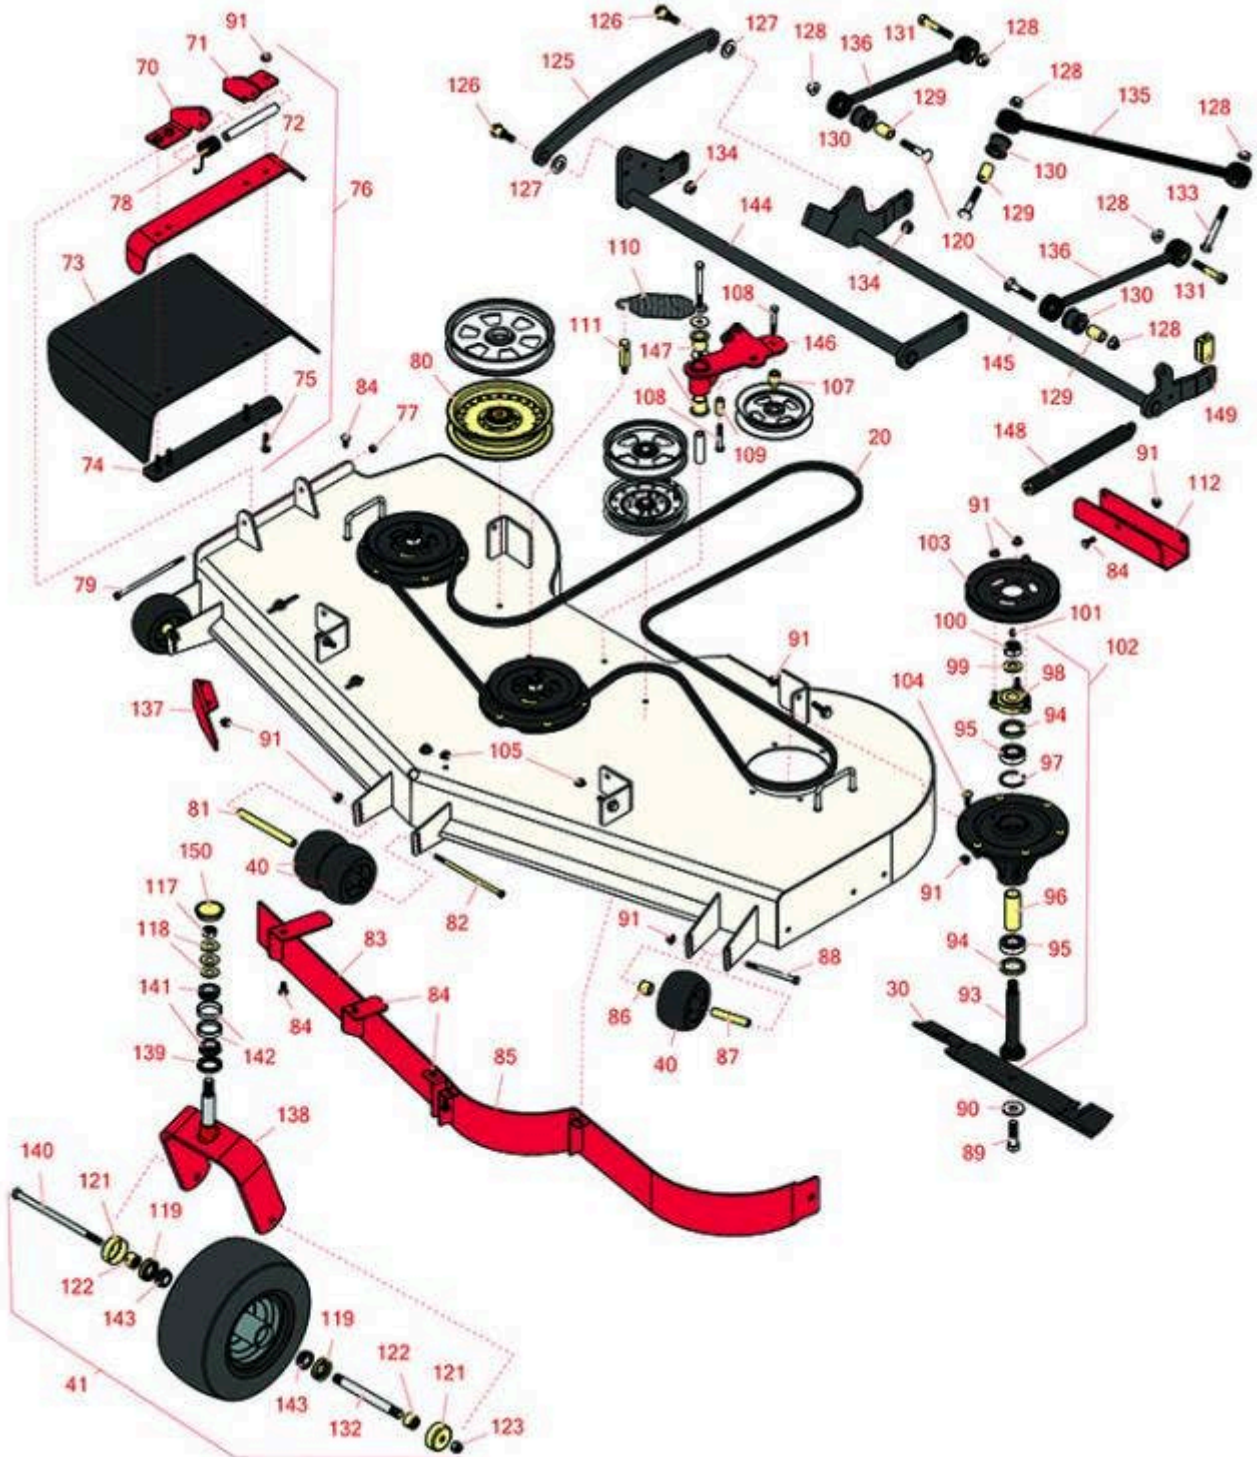

# Replaces Toro Z Master Professional 5000 Parts

Zero Turn Mower with 60in deck - Model 74991  
60in Side Discharge Deck

All original equipment manufacturers names and part numbers are used for identification purposes only, and we are in no way implying that our products are original equipment parts. Prices subject to change without notice.

# Replaces Toro Z Master Professional 5000 Parts

Zero Turn Mower with 60in deck - Model 74991  
60in Side Discharge Deck

Item No	R&R Part No.	OEM Part No.	Description	Qty Req	Order Quantity
<b>Belts</b>					
20	<b>R114-5858</b>	114-5858	Belt - V - Deck	1	
<b>Rotary Blades</b>					
30	<b>R105-7716-03</b>	105-7716-03	Mower Blade - 20.5 in Lo-Flow	3	
30	<b>R108-1128</b>	108-1128	Mower Blade Kit - 20.5 in Lo-Flow Set/6	1	
30	<b>R105-7715-03</b>	105-1115-03, 105-7715-03	Mower Blade - 20.5 in Mid-Flow	3	
30	<b>R108-1123</b>	108-1123	Mower Blade Kit - 20.5 in Mid-Flow Set/6	1	
30	<b>R105-7718-03</b>	105-7718-03	Mower Blade - 20.5 in High-Flow	3	
30	<b>R108-1114</b>	108-1114	Mower Blade Kit - 20.5 in High-Flow Set/6	1	
30	<b>R105-8777-03</b>	105-8777-03	Mower Blade - 20.5 in Mulcher	3	
30	<b>R108-1115</b>	108-1115	Mower Blade Kit - 20.5 in Mulcher Set/6	1	
30	<b>R105-7777-03</b>	105-7777-03	Mower Blade - 20.5 in Recycler	3	
30	<b>R110-0405</b>	110-0405	Mower Blade Kit - 20.5 in Recycler Set/6	1	
<b>Wheels</b>					
40	<b>R68-2730</b>	1-603299, 68-2730	Wheel - Anti Scalp	4	
41	<b>R127-9528</b>	127-9528	Tire & Wheel - 13x6:50-6 Smooth Semi Pneumatic	2	
<b>Other Parts Available</b>					
70	<b>R106-3253-01</b>	106-3253-01	Plate-Hinge, Front	1	
<i>Tech Note: (2012-2019)-312000001-403319953:</i>					
71	<b>R108-4059-01</b>	108-4059-01	Plate-Hinge, Rear	1	
<i>Tech Note: (2012-2019)-312000001-403319953:</i>					