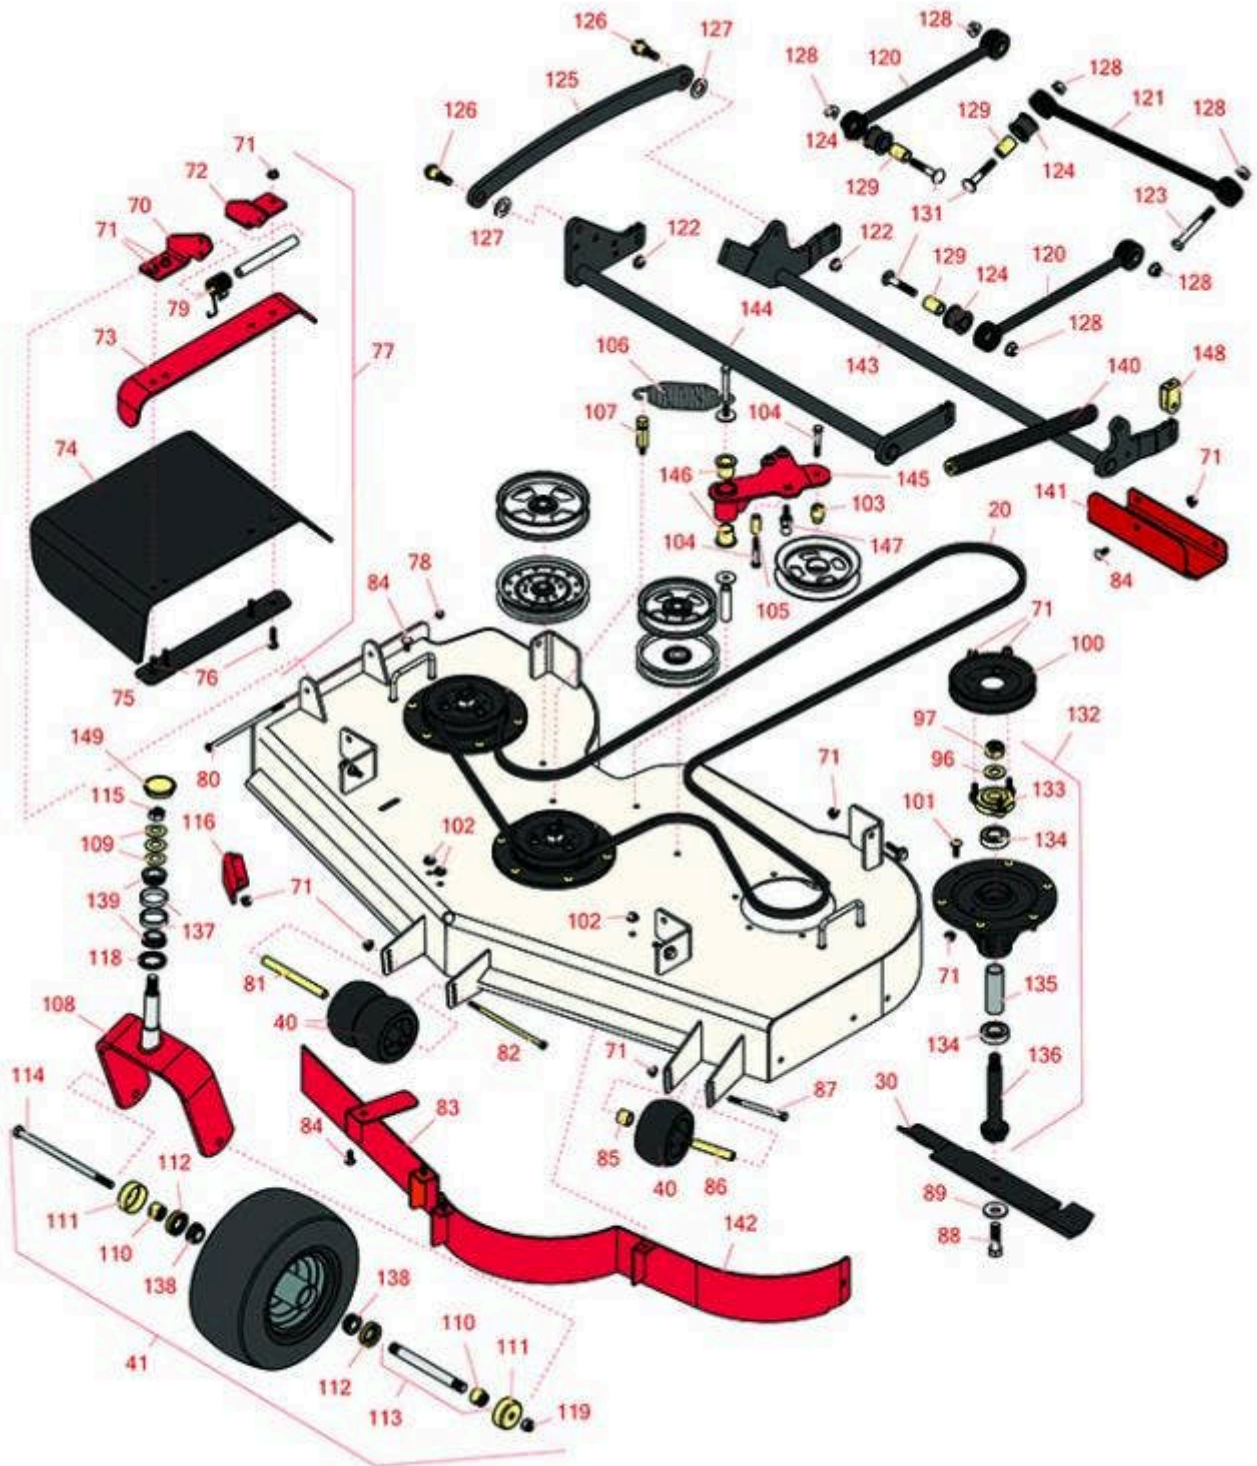

# Replaces Toro Z Master Professional 5000 Parts

Zero Turn Mower with 52in deck - Model 75955  
52in Side Discharge Deck

All original equipment manufacturers names and part numbers are used for identification purposes only, and we are in no way implying that our products are original equipment parts. Prices subject to change without notice.

# Replaces Toro Z Master Professional 5000 Parts

Zero Turn Mower with 52in deck - Model 75955  
52in Side Discharge Deck

Item No	R&R Part No.	OEM Part No.	Description	Qty Req	Order Quantity
<b>Belts</b>					
20	<b>R115-7426</b>	115-7426	Belt- V	1	
<b>Rotary Blades</b>					
30	<b>R105-7781-03</b>	105-7781-03	Mower Blade - 18 in High-Flow	3	
30	<b>R108-1117</b>	108-1117	Mower Blade Kit - 18 in High-Flow Set/6	1	
30	<b>R105-7779-03</b>	105-7779-03	Mower Blade - 18 in Recycler	3	
30	<b>R110-0408</b>	110-0408	Mower Blade Kit - 18 in Recycler Set/6	1	
<b>Wheels</b>					
40	<b>R68-2730</b>	1-603299, 68-2730	Wheel - Anti Scalp	3	
41	<b>R127-9528</b>	127-9528	Tire & Wheel - 13x6:50-6 Smooth Semi Pneumatic	2	
<b>Other Parts Available</b>					
70	<b>R106-3253-01</b>	106-3253-01	Plate-Hinge, Front	1	
<i>Tech Note: (2012-2019)-312000001-404971756:</i>					
71	<b>R104-8301</b>	104-8301, 104-9301, 109-6658, 133-7570	Locknut - 3/8-16 Nylon Flanged	44	
<i>Tech Note: (2011-2019)-311000001-404971756:</i>					
72	<b>R108-4059-01</b>	108-4059-01	Plate-Hinge, Rear	1	
<i>Tech Note: (2013-2019)-313000001-404971756:</i>					
73	<b>R106-3246-01</b>	106-3246-01	Deflector	1	
<i>Tech Note: (2012-2019)-312000001-404971756:</i>					