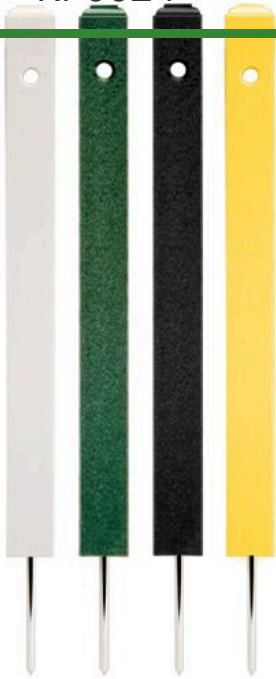

Rope Stake with Center Hole - 2 x 2 x 24 in RP0024

Specifications

Manufacturer

R&R Products

Options

Color

Black
Yellow
White
Green

Replacement Parts

RP10016

Steel Stake - 3/8 x 8

Amacron Golf & Turf

19 Tate Drive Kerang, 3579

+61 2 8011 1001 Toll Free: 1300 AMACRON

<https://amacron.rrproducts.com/>