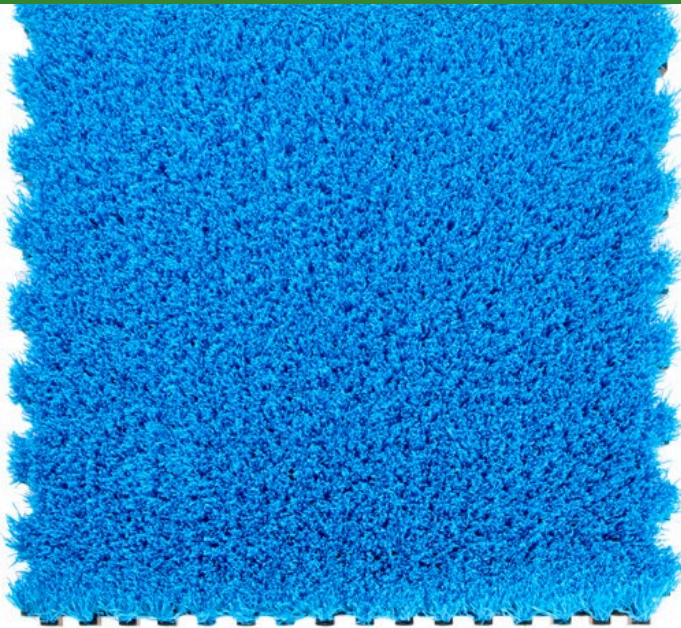

Fiberbuilt Distance Marker

RP38

Details

Extremely visible and durable BVD markers are manufactured of brush golf mat material and install in minutes at grass level. Simply cut turf around perimeter with spade. Remove turf, level the ground to correct depth and insert BVD marker into the area. No moving parts, nothing to break and are easily mowed over. If you need to raise or lower them, simply lift up, add or remove soil and put back down. Colorfast fiber resists fading. Available in 1' x 1' squares of solid color or green with color circle. Virtually indestructible. No maintenance.

- Manufactured of golf mat material
- Quick to install
- Mow-over ease
- Colorfast & resists fading
- No maintenance

Specifications

Manufacturer	Fiberbuilt
--------------	------------

Options

Color	White Blue
-------	---------------