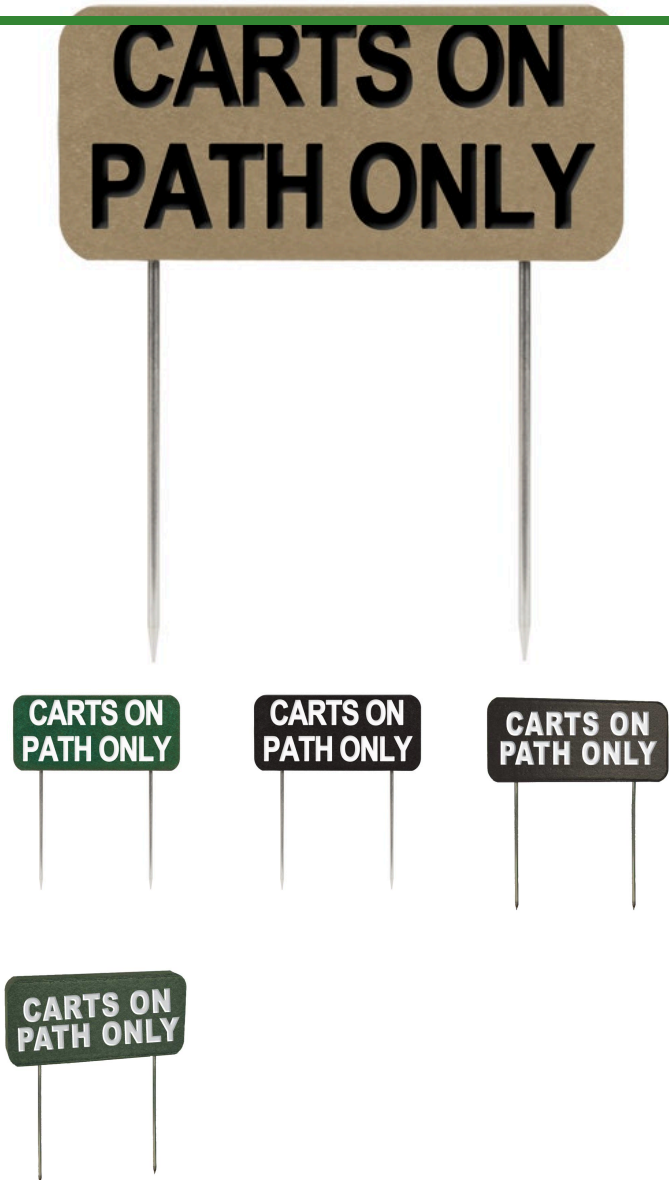

# RECYCLED LUMBER SIGN "Carts on Path Only" RP92103

## Details

Functional, indestructible and maintenance-free! These popular 2" X 6" X 12" fairway signs made of 100% recycled plastic for extended life. Will not fade, rot or peel. Chemical and insect resistant. Metal Spikes. Single sided.

- Highly visible markers
- Printed on one side
- Recycled plastic
- Maintenance free
- Non-fading & indestructible
- Metal spikes included
- 2" x 6" x 12"