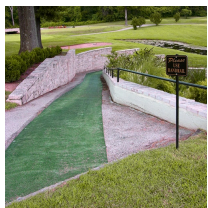

PEM Matting - 2 x 25 Roll

RPEM225

Details

Solve your Softspikes slippage problems! P.E.M. matting provides sure footing and excellent traction, reducing risk of slippage and injury on bridges, steps and walkways. Eliminates golf ball bounce on cart paths and worn pathways. Ideal for beverage areas, tee boxes, clubhouse areas, around greens or fairways. Adhere to concrete, wood, asphalt or steel with silicone or screws. Trims easily with razor knife for custom fitting. Lightweight yet resistant to wind uplift. Water drains through the mat eliminating standing liquids. Moisture evaporates beneath mat reducing algae growth. Cleans easily with sweeping or wash down. UV to resist fading. Weatherability -35F to +180F. Hunter Green or Black. Silicone requirements - 4 tubes/roll for foot traffic, 8 tubes/roll for cart traffic.

- Improves footing in high traffic areas
- Water drains through
- Moisture evaporates beneath mat
- Cleans easily
- Adheres to concrete, wood, asphalt or steel
- Weather and UV resistant
- 24" wide x 25 foot roll

Specifications

Manufacturer

R&R Products

Options

Color

- Green
- Chocolate Brown
- Blue
- Sand
- Gray

Amacron Golf & Turf

19 Tate Drive Kerang, 3579