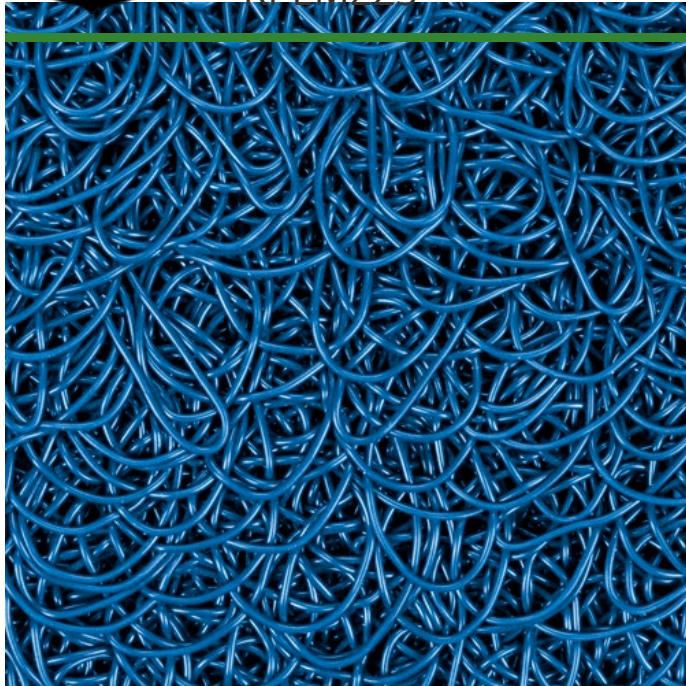

PEM Matting - 2 x 25 Roll

RPEM225

Details

Solve your Softspikes slippage problems! P.E.M. matting provides sure footing and excellent traction, reducing risk of slippage and injury on bridges, steps and walkways. Eliminates golf ball bounce on cart paths and worn pathways. Ideal for beverage areas, tee boxes, clubhouse areas, around greens or fairways. Adhere to concrete, wood, asphalt or steel with silicone or screws. Trims easily with razor knife for custom fitting. Lightweight yet resistant to wind uplift. Water drains through the mat eliminating standing liquids. Moisture evaporates beneath mat reducing algae growth. Cleans easily with sweeping or wash down. UV to resist fading. Weatherability -35F to +180F. Hunter Green or Black. Silicone requirements - 4 tubes/roll for foot traffic, 8 tubes/roll for cart traffic.

- Improves footing in high traffic areas
- Water drains through
- Moisture evaporates beneath mat
- Cleans easily
- Adheres to concrete, wood, asphalt or steel
- Weather and UV resistant
- 24" wide x 25 foot roll

Specifications

Manufacturer

R&R Products

Options

Color

- Green
- Chocolate Brown
- Blue
- Sand
- Gray

Amacron Golf & Turf

19 Tate Drive Kerang, 3579