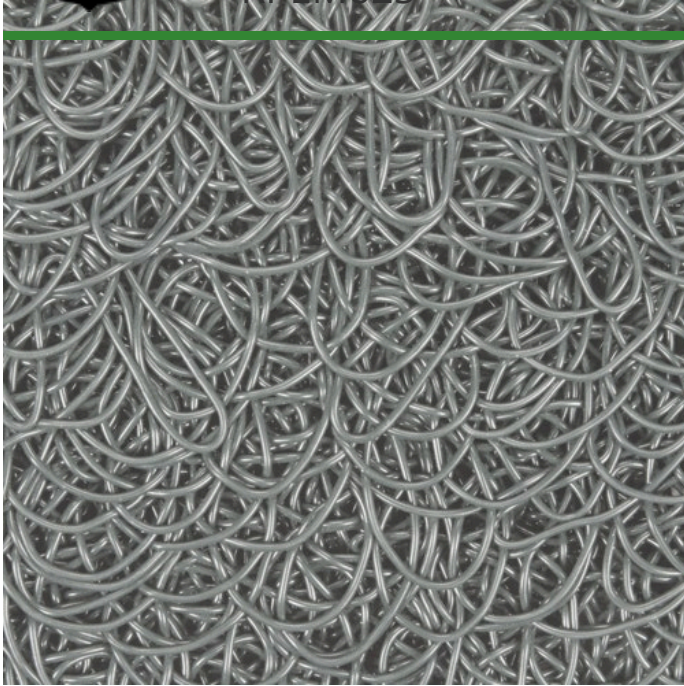

PEM Matting - 6 x 25 Roll

RPEM625

Details

Solve your Softspikes slippage problems! P.E.M. matting provides sure footing and excellent traction, reducing risk of slippage and injury on bridges, steps and walkways. Eliminates golf ball bounce on cart paths and worn pathways. Ideal for beverage areas, tee boxes, clubhouse areas, around greens or fairways. Adhere to concrete, wood, asphalt or steel with silicone or screws. Trims easily with razor knife for custom fitting. Lightweight yet resistant to wind uplift. Water drains through the mat eliminating standing liquids. Moisture evaporates beneath mat reducing algae growth. Cleans easily with sweeping or wash down. UV to resist fading. Weatherability -35F to +180F. Hunter Green or Black. Silicone requirements - 4 tubes/roll for foot traffic, 8 tubes/roll for cart traffic.

- Improves footing in high traffic areas
- Water drains through
- Moisture evaporates beneath mat
- Cleans easily
- Adheres to concrete, wood, asphalt or steel
- Weather and UV resistant
- 72" wide x 25 foot roll

Specifications

Manufacturer

R&R Products

Options

Color

- Blue
- Black
- Sand
- Gray
- Green
- Chocolate Brown

Amacron Golf & Turf

19 Tate Drive Kerang, 3579