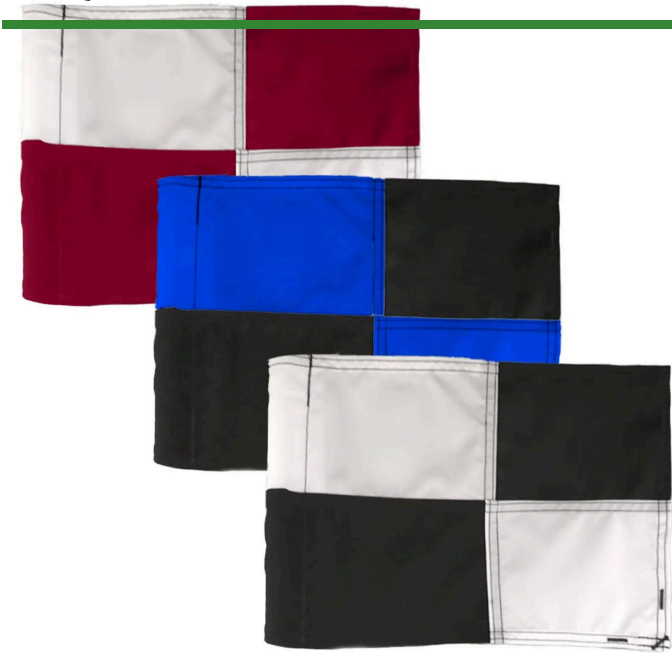

Large Check Practice Green Flag - 9x12

RPF43106

Details

Manufactured in our own sewing facility in the USA to insure superior quality, the 9" x 12" practice green flags are available in a rainbow of vibrant colors. Excellent craftsmanship with double lock-stitch hems and bar-tacked corners for added strength. The durable 400 denier nylon provides extended life. Sold each, so you can order a set and spare!

Specifications

Manufacturer R&R Products

Options

Flag Color	Black White Yellow Red
Accent Color	Maroon Purple Emerald Green Black Pink Royal Blue Yellow Orange Red Navy Blue

Amacron Golf & Turf

19 Tate Drive Kerang, 3579