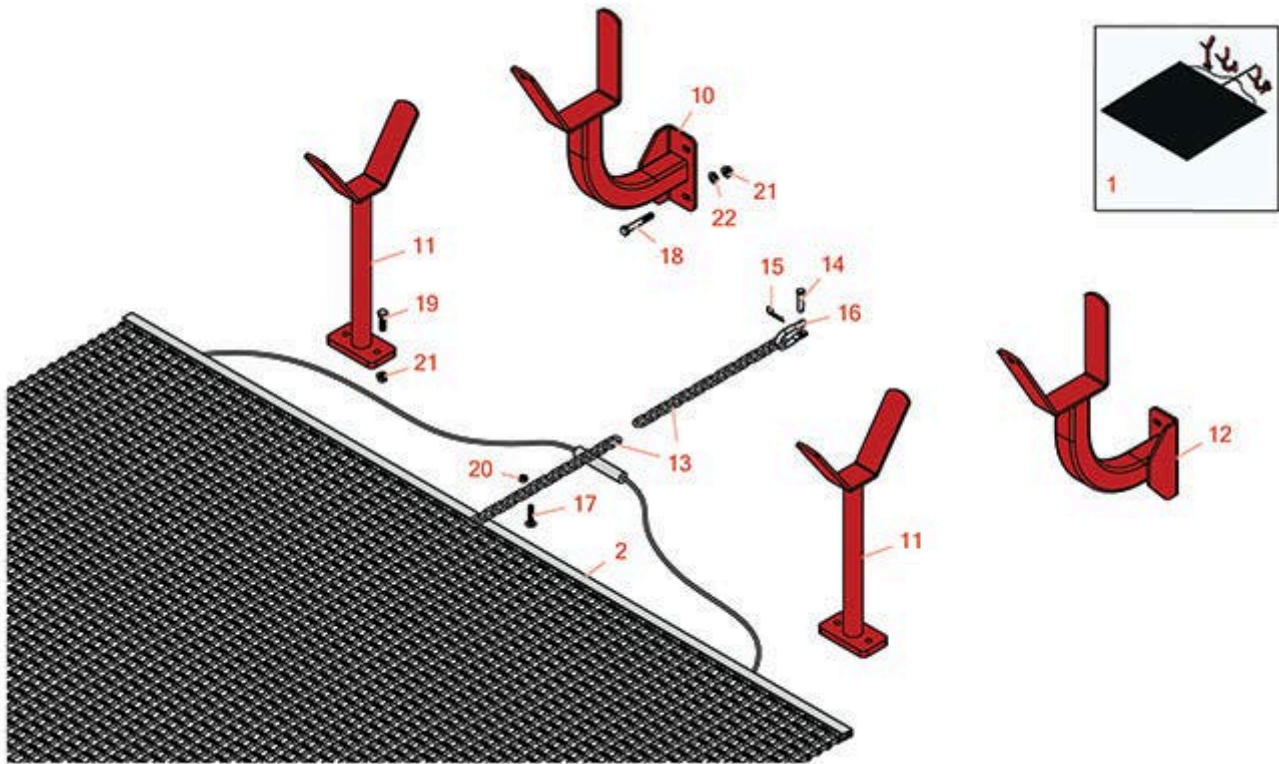

# Replaces Toro Groundsmaster 7200

## Parts

Rear QAS Attachments  
Drag Mat Kit - Model 08850

All original equipment manufacturers names and part numbers are used for identification purposes only, and we are in no way implying that our products are original equipment parts. Prices subject to change without notice.