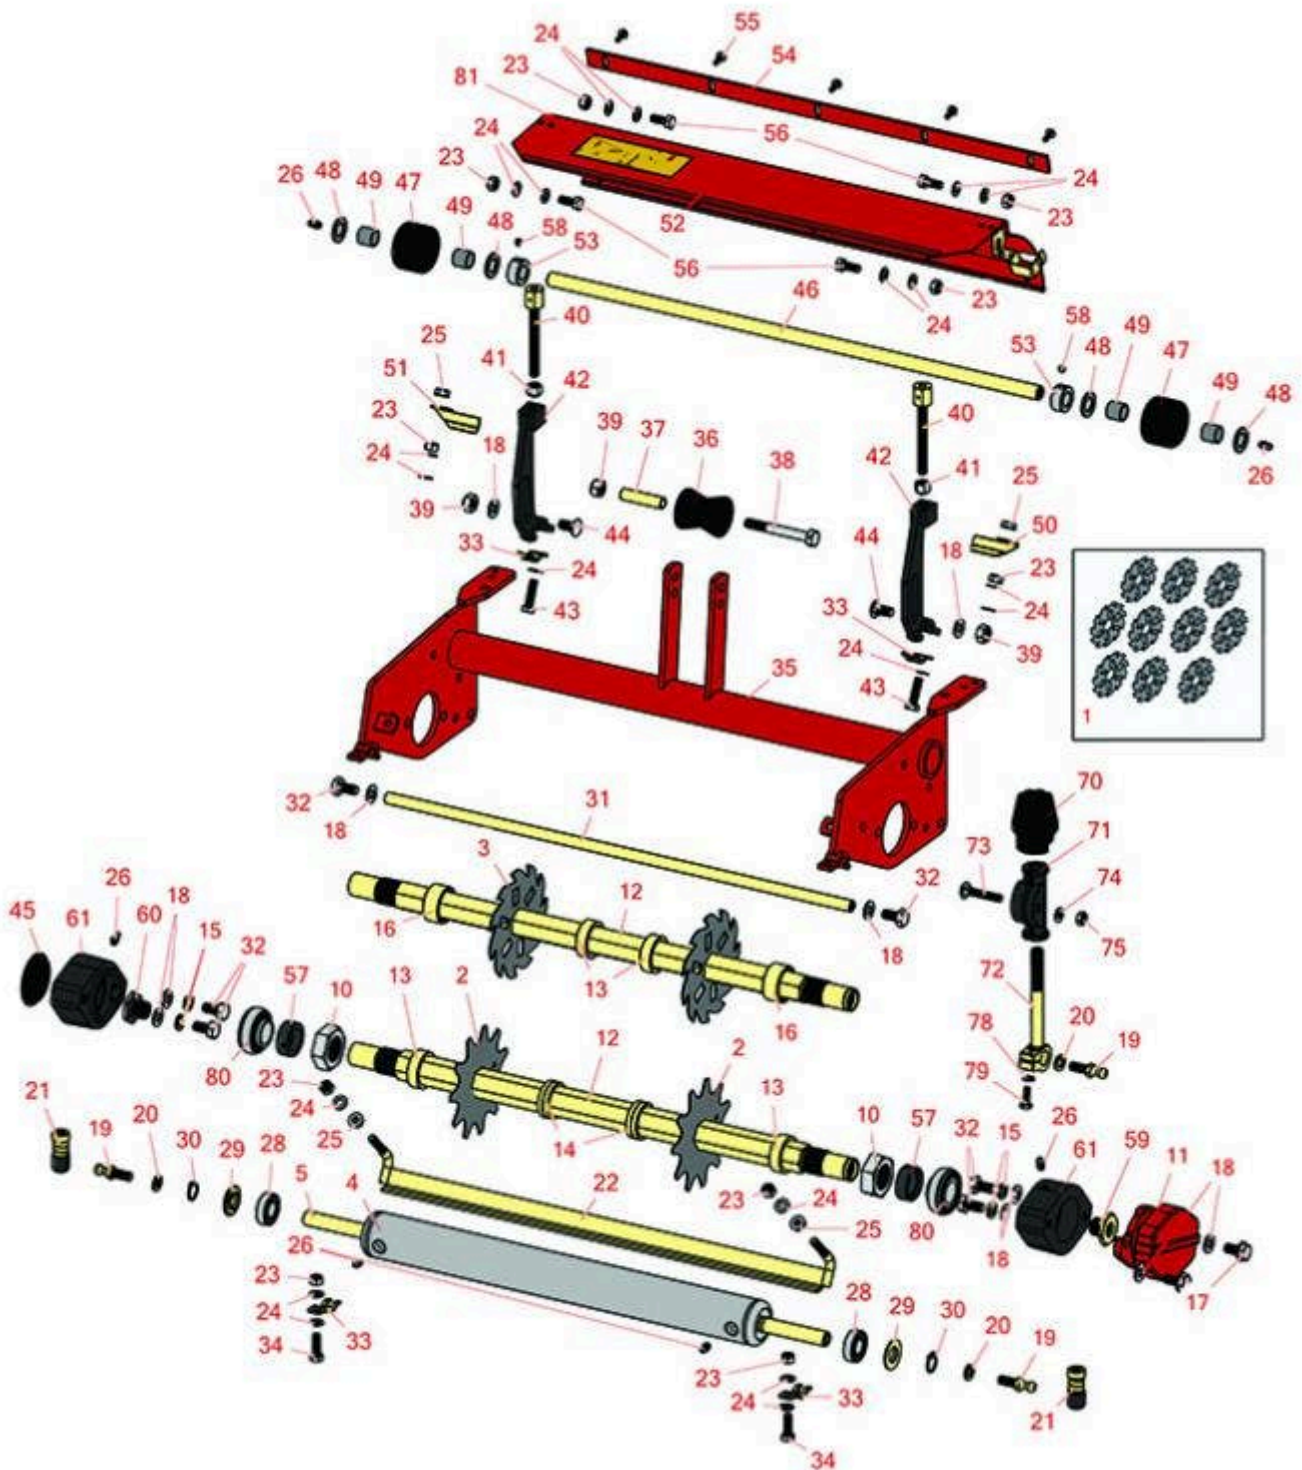

Replaces Toro Greensmaster 3050 Parts

Dethatcher Unit - Models 04493 & 04496

Dethatching Reel & Frame

All original equipment manufacturers names and part numbers are used for identification purposes only, and we are in no way implying that our products are original equipment parts. Prices subject to change without notice.

Replaces Toro Greensmaster 3050 Parts

Dethatcher Unit - Models 04493 & 04496

Dethatching Reel & Frame

Item No	R&R Part No.	OEM Part No.	Description	Qty Req	Order Quantity
---------	--------------	--------------	-------------	---------	----------------

Overhaul Kits

1	R106-6392	106-6392	Verti-Cut Blade Kit - 2mm Carbide Tipped	0	
---	------------------	----------	--	---	--

Tech Note: Includes Carbide Tipped Blades to rebuild 3 dethatching reels: 108 ea: R150209C Vertical Mower Blade:

Verti-Cut Blades

2	R17-1590	17-1590	Verti-Cut Blade	36	
3	R150109C	106-5422	Verti-Cut Blade - Carbide Tipped 1.2mm	36	
3	R150209C	106-6355	Verti-Cut Blade - Carbide Tipped 2mm	36	

Rollers

4	R95-5943	95-5943	Roller - Front 2	1	
5	R95-5946	95-5946	Shaft - 2 Front Roller	1	