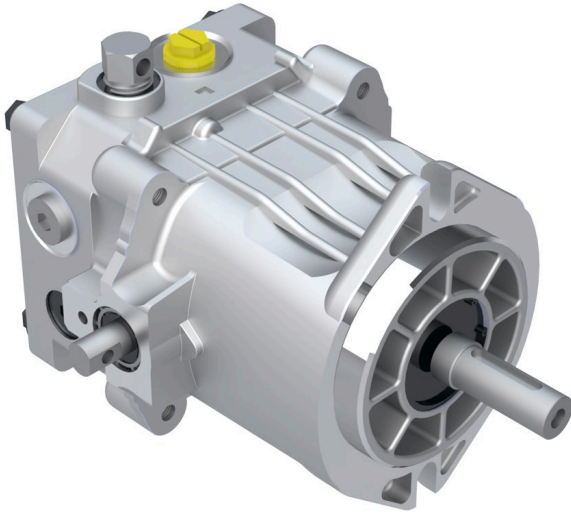

Hydraulic Pump Assy - LH

R116-0942

Replaces

Exmark	116-0942
Toro	116-0942

Specifications

Manufacturer	R&R Products
--------------	--------------

Fits Models

- Toro Commercial Walk Behind
- Exmark Turf Tracer S-Series
- Exmark Viking