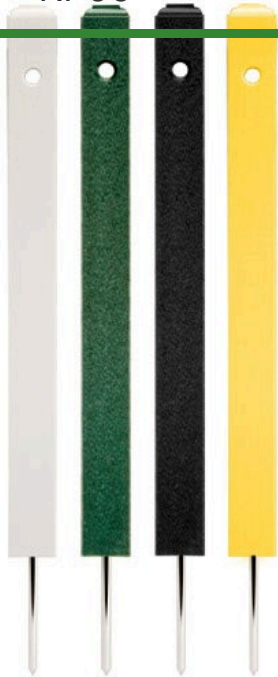

Rope Stake with Center Hole - 2 x 2

RP00

Details

Center hole pattern for permanent rope placement in recycled plastic lumber maintenance-free stakes. Requires no painting and will not rot or splinter. Fade resistant. Smooth, classic beveled edge top. Spike base for easy installation. Available in 12", 18" and 24" lengths

- Recycled plastic lumber requires no painting
- Maintenance free & fade resistant
- Center hole for rope and beveled edge top
- Steel Spike base

Specifications

Manufacturer R&R Products

Options

Length. 12 in
18 in
24 in

Color Black
Green
White
Yellow

Replacement Parts

RP10016 Steel Stake - 3/8 x 8

Amacron Golf & Turf

19 Tate Drive Kerang, 3579

+61 2 8011 1001 Toll Free: 1300 AMACRON

<https://amacron.rrproducts.com/>