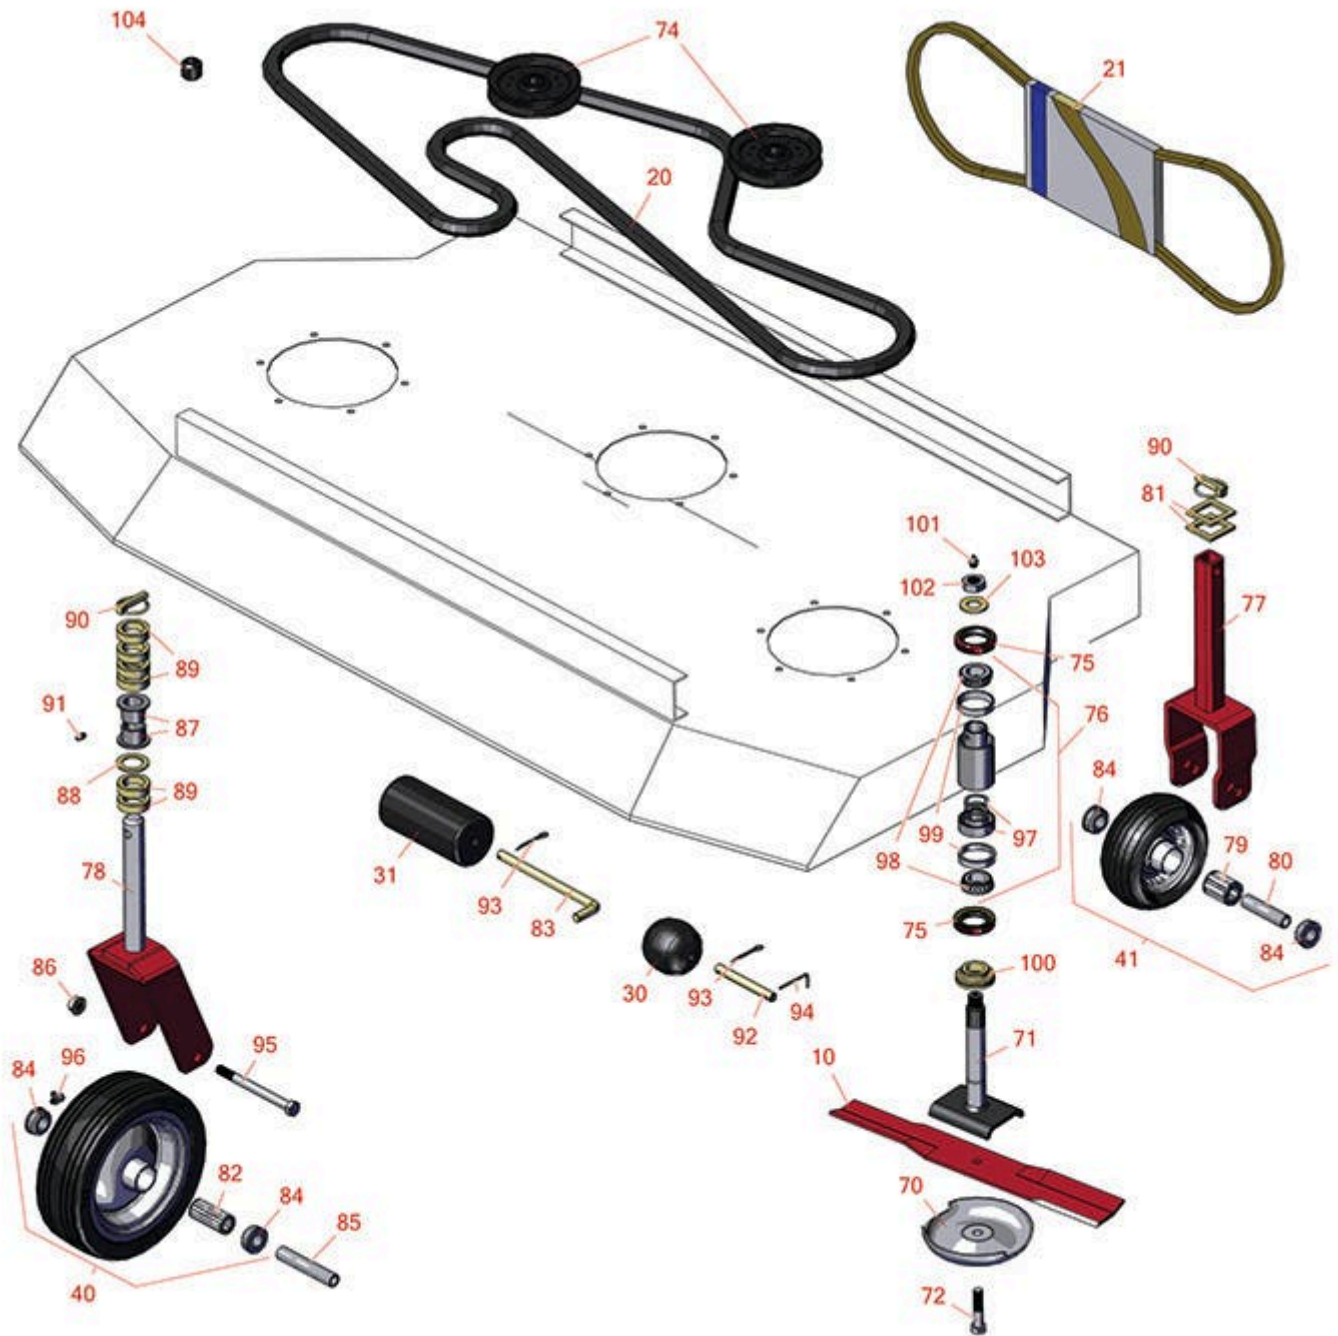

Replaces Toro Groundsmaster 322-D

Parts

Rotary Decks & Attachments
88in TriFlex Deck - Model 30715

All original equipment manufacturers names and part numbers are used for identification purposes only, and we are in no way implying that our products are original equipment parts. Prices subject to change without notice.

Replaces Toro Groundsmaster 322-D Parts

Rotary Decks & Attachments
88in TriFlex Deck - Model 30715

Item No	R&R Part No.	OEM Part No.	Description	Qty Req	Order Quantity
Blades					
10	R27-0990	27-0990, 27-0990-03	Mower Blade	5	
Belts					
20	R63-1510	63-1510	Belt - Deck	1	
21	R72-3760	63-1440, 72-3760	Belt - Wing	2	
Rollers					
30	R29-4820	29-4820	Roller	2	
31	R36-1740	36-1740	Roller - Rotary Deck	1	
Wheels					
40	R92-1655	62-4330, 92-1655	Wheel - HD Solid Assy 10 x 3.25	2	
41	R63-8400	63-8400, 66-6440, 68-6850	Wheel - Rear Caster Assy	2	
<i>Tech Note: Includes: R62-5580 Bearing, R302-5 Zerk, R63-1770 Spacer & R63-8580 Bearing:</i>					
41	R93-9938	86-0020, 93-9938	Wheel Assy - Castor - Pneu 8x3.50-4	2	
Other Parts Available					
70	R72-9361	27-1000, 27-1001, 72-9360, 72-9361	Cup - Anti-Scalp	5	
71	R105-1686	105-1686, 51-3551	Shaft - Spindle	5	
72	R44-2200	3213-22, 44-2200	Bolt - Blade	5	