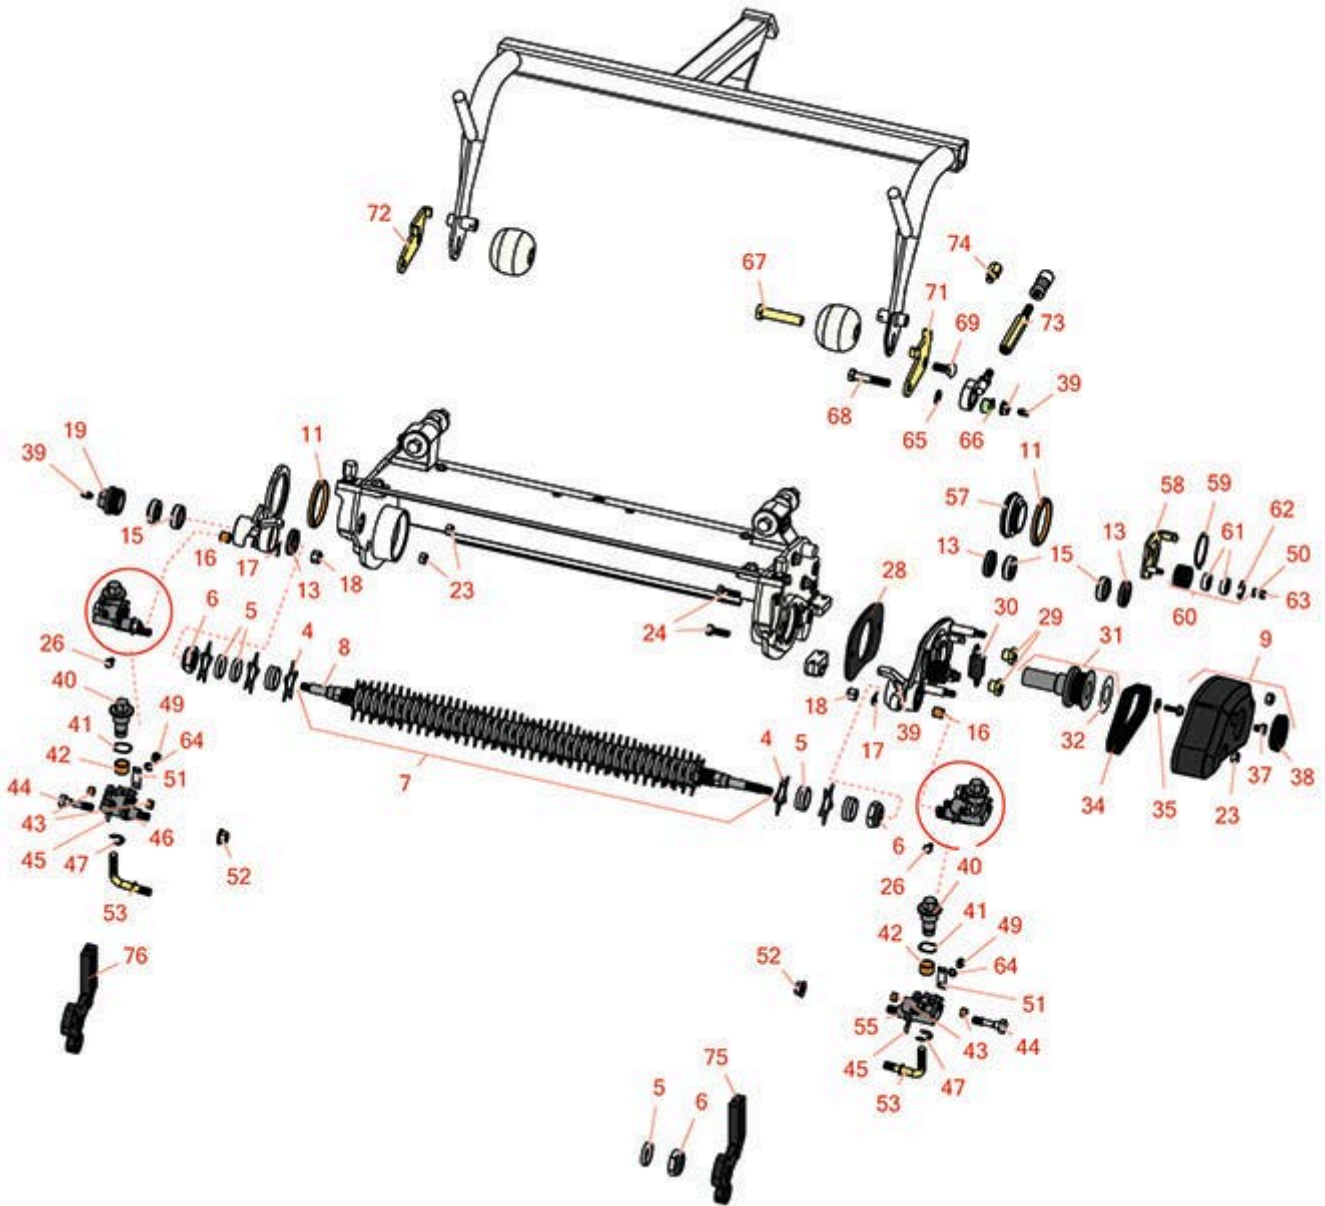

Replaces Toro Greensmaster 3050 Parts

DPA Cutting Unit - Models 04610, 04611 & 04616

Groomer - Model 04635

All original equipment manufacturers names and part numbers are used for identification purposes only, and we are in no way implying that our products are original equipment parts. Prices subject to change without notice.

Replaces Toro Greensmaster 3050 Parts

DPA Cutting Unit - Models 04610, 04611 & 04616
Groomer - Model 04635

Item No	R&R Part No.	OEM Part No.	Description	Qty Req	Order Quantity
Blades					
4	R110-2333	110-2333	Groomer Blade - Helix .028 Thick	42	
Other Parts Available					
5	R70-1350	70-1350	Spacer - 1/4 Fits Groomer Shaft	84	
6	R32127-46	32127-46, 3296-60	Locknut	2	
7	R117-1507	117-1507	Grooming Reel Assy	1	
8	R115-1770	115-1770	Shaft Assy - Groomer	1	
9	R106-8542	106-8542	LH Drive Cover Assy	1	
11	R106-8527	106-8527	Bushing	2	
13	R106-8530	106-8530	Seal - Oil	3	
15	R107-8105	106-8520, 107-8105	Bearing-Ball - Extended	4	
16	R256-2	256-2	Bushing - Idler Pulley	2	
17	R3290-301	3290-301	Washer - Spring Wave	2	
18	R3296-5	3296-5	Locknut - 3/8-24 Jam Nylon	2	
19	R106-8529	106-8529	Plug-Cap	1	
23	R33024-00	33024-00	Locknut - 8mm x 1.25	2	
24	R57-6380	33114-025, 48-9460, 60-4540	Bolt - Hex HD M8-1.25 x 25	2	
26	R48-7610	33113-012, 48-7610	Bolt - Hex HD Nyloc M6 x 12	2	
28	R106-8463	106-8463	Shim-Groomer	1	