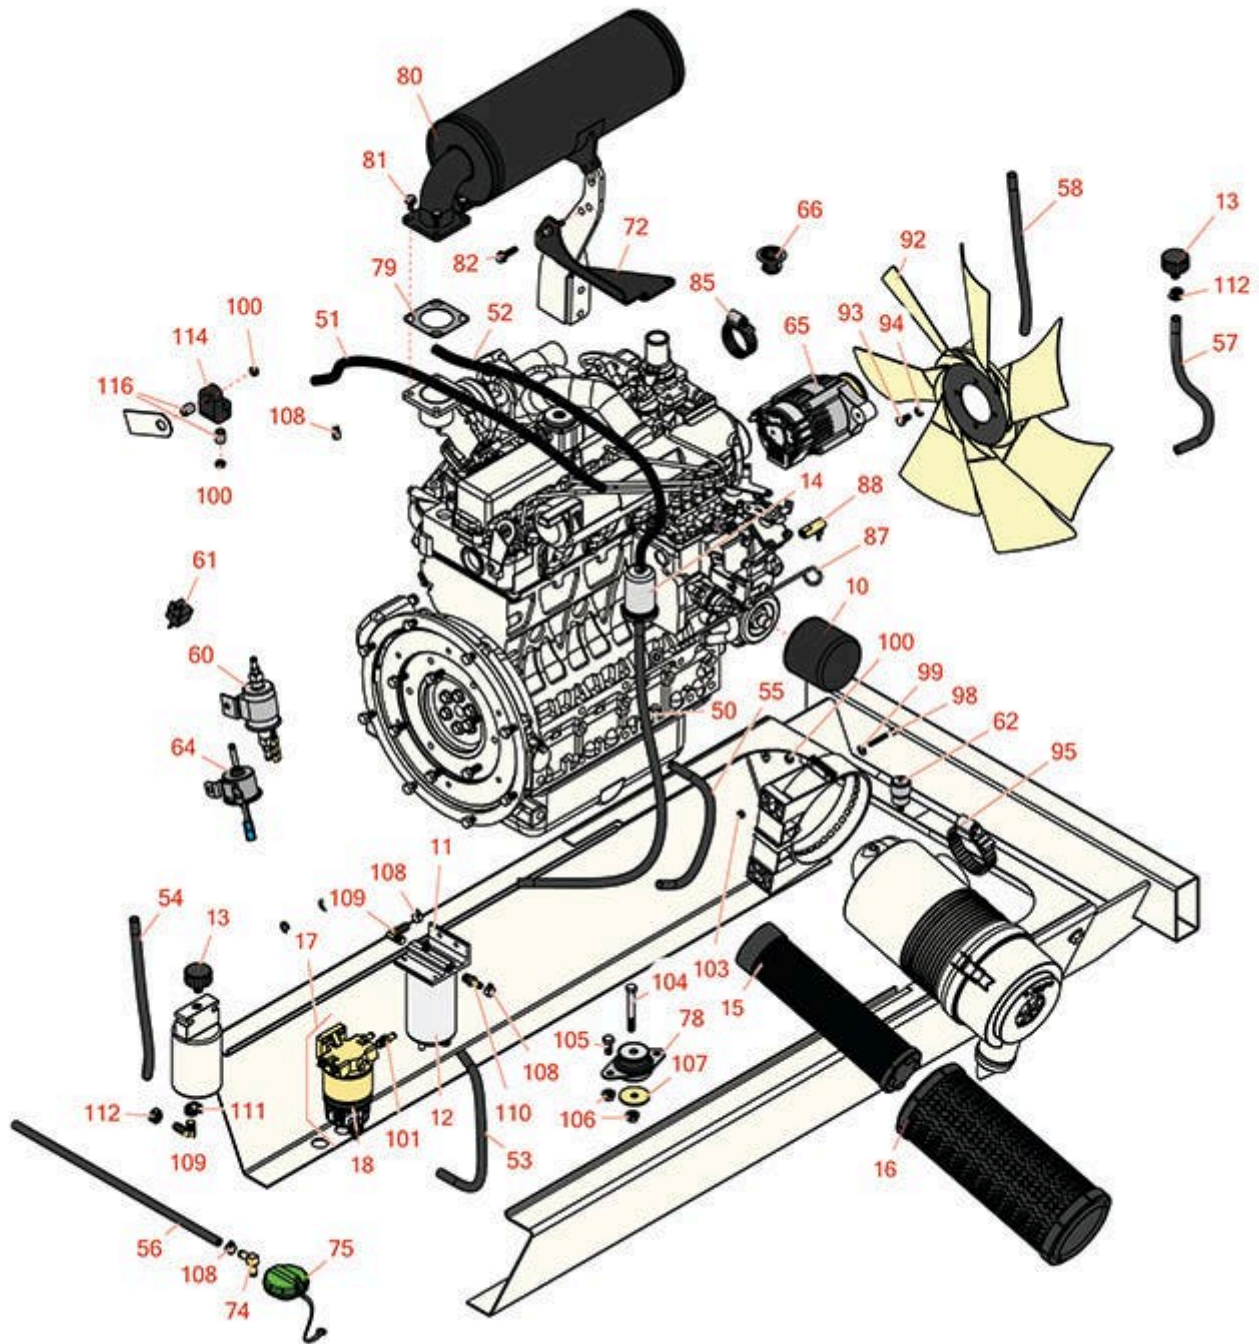

Replaces Toro Groundsmaster 4000-D

Parts

Rotary Mower - Model 30410
Engine

All original equipment manufacturers names and part numbers are used for identification purposes only, and we are in no way implying that our products are original equipment parts. Prices subject to change without notice.

Replaces Toro Groundsmaster 4000-D

Parts

Rotary Mower - Model 30410
Engine

Item No	R&R Part No.	OEM Part No.	Description	Qty Req	Order Quantity
Filters					
10	RX7000074035	104-5169	Kubota Filter - Oil	1	
10	RRF10633	104-5169, 115-8527, 98-7431	SilverGuard Oil Filter	1	
10	RX7000032091	104-5169, 115-8527, 98-7431	Kubota Filter - Eng. Oil Asy	1	
11	R110-9044	110-9044	Donaldson Water/Fuel Seperator Assy	1	
12	R110-9049	110-9049	Donaldson Fuel Filter - Spin On	1	
<i>Tech Note: Serial #280000001 & Up:</i>					
12	R825619	108-3832, 94-2690, 95-2926, 99-9404	Filter - Fuel	1	
12	RRF10515	105-8045, 108-3854, 110-9049	SilverGuard Fuel Filter	1	
13	R68-6150	58-9070, 68-6150	Breather	1	
14	RX1258143012	108-3828, 98-7612	Kubota Fuel Filter	1	
14	RRF10520		SilverGuard Fuel Filter	1	
15	R108-3816	104-4261, 108-3816	Baldwin Air Filter	1	
15	RRF10181	108-3816	SilverGuard Air Filter	1	
16	R108-3814	104-4260, 108-3814	Baldwin Air Filter	1	
16	RRF10179	108-3814	SilverGuard Air Filter	1	

Replaces Toro Groundsmaster 4000-D

Parts

Rotary Mower - Model 30410
Engine

Item No	R&R Part No.	OEM Part No.	Description	Qty Req	Order Quantity
17	R98-9305	98-9305	Water/Fuel Separator Assy	1	

Tech Note: Up to Serial #280000001:

18	R98-9764	98-9764	Element - Water Fuel Separator	1	
----	-----------------	---------	--------------------------------	---	--

Tech Note: Up to Serial #280000001:

Hoses

50	R109-0274	109-0274	Hose- Fuel	1	
----	------------------	----------	------------	---	--