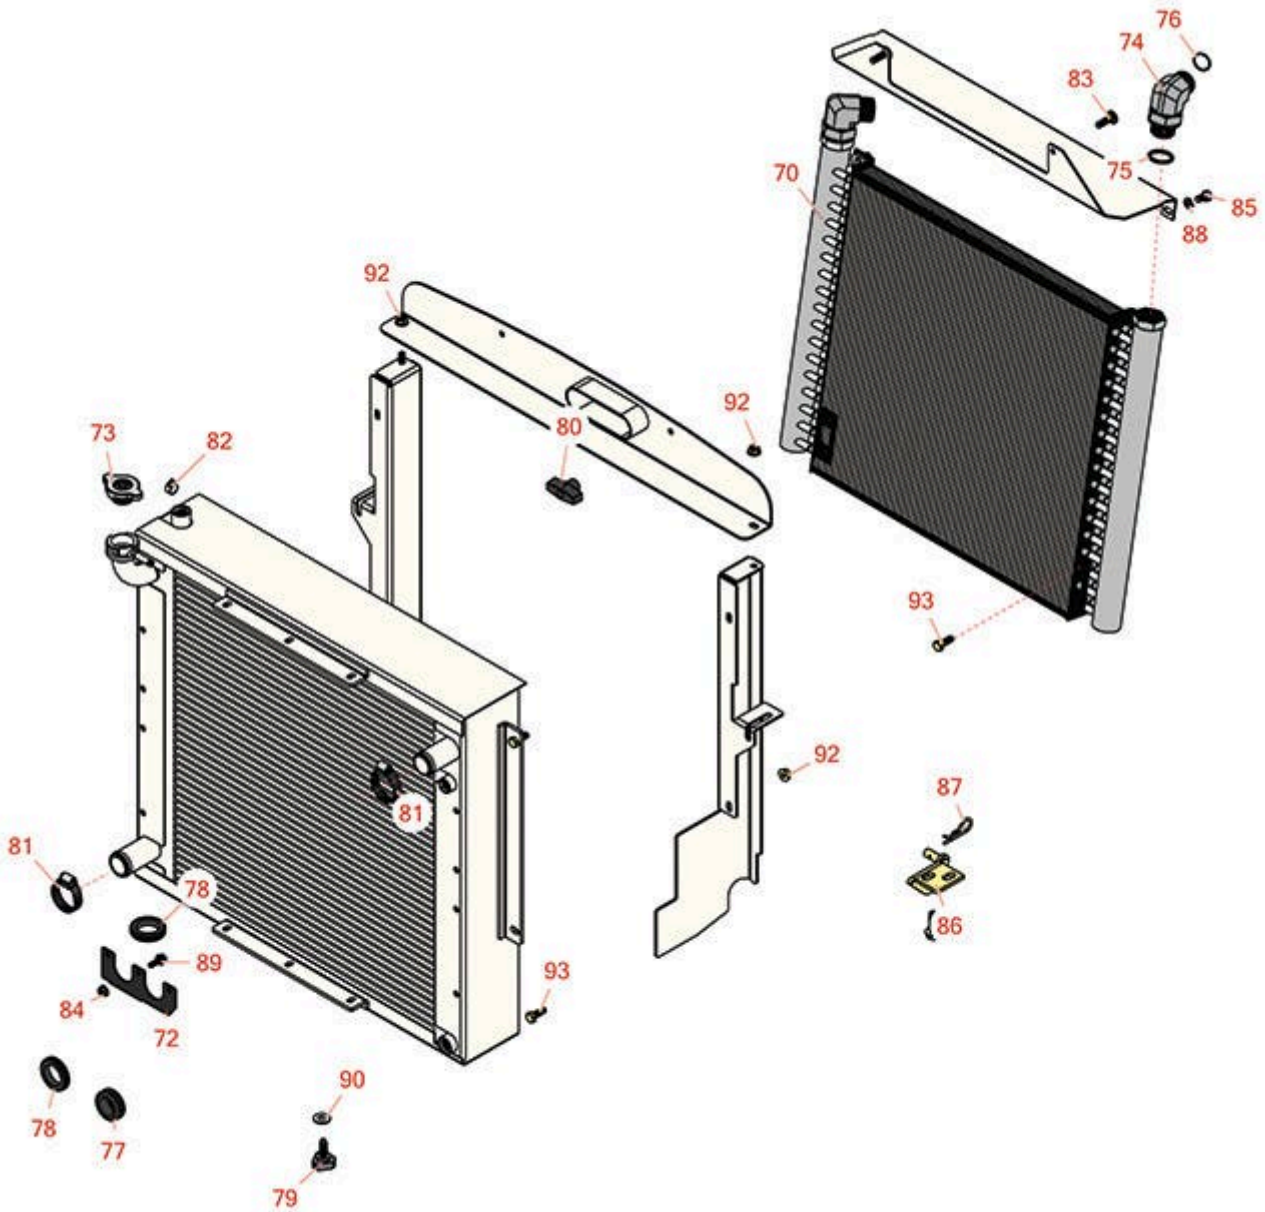

Replaces Toro Groundsmaster 4000-D Parts

Rotary Mower - Model 30410

Radiator, Oil Cooler and Support - Fits Model 30410

All original equipment manufacturers names and part numbers are used for identification purposes only, and we are in no way implying that our products are original equipment parts. Prices subject to change without notice.

Replaces Toro Groundsmaster 4000-D Parts

Rotary Mower - Model 30410

Radiator, Oil Cooler and Support - Fits Model 30410

Item No	R&R Part No.	OEM Part No.	Description	Qty Req	Order Quantity
---------	--------------	--------------	-------------	---------	----------------

Replaces Toro Groundsmaster 4000-D Parts

Rotary Mower - Model 30410

Radiator, Oil Cooler and Support - Fits Model 30410

Item No	R&R Part No.	OEM Part No.	Description	Qty Req	Order Quantity
88	R3253-4	01-166-0110, 01-166-0510, 23-10-GD, 24-7170, 30-8520, 3253-4, 42-9850, 48-9350, 48-9360, 48-9570, 68-9420, 99-7577	Washer - Lock 5/16 Zinc	6	
89	R3234-33	3234-33	Bolt - 1/4-20 x 3/4 Serr Hex Flanged	4	
90	R453011	01-166-0100, 01-166-0120, 01-166-0270, 01-166-0500, 01-166-0600, 01-166-0620, 132-4593, 2356-3, 237-12, 24-10-AD, 24-11-AD, 24-11-BD, 24-12-AD, 24-12-BD, 30-9310, 32-8190, 3256-24, 3256-3, 3256-36, 3256-4, 453011, 47-9950, 48-9220, 513458, 7-0052	Washer - Flat 3/8 SAE Y/Zinc	2	
92	R104-8300	104-8300, 104-8300 , 119-4041	Locknut - 5/16-18 Flanged Y/Zinc	6	

Replaces Toro Groundsmaster 4000-D Parts

Rotary Mower - Model 30410

Radiator, Oil Cooler and Support - Fits Model 30410

Item No	R&R Part No.	OEM Part No.	Description	Qty Req	Order Quantity
93	R322-4	322-4, 3290-115, 908018P	Bolt - Hex HD 5/16-18 x 7/8	6	