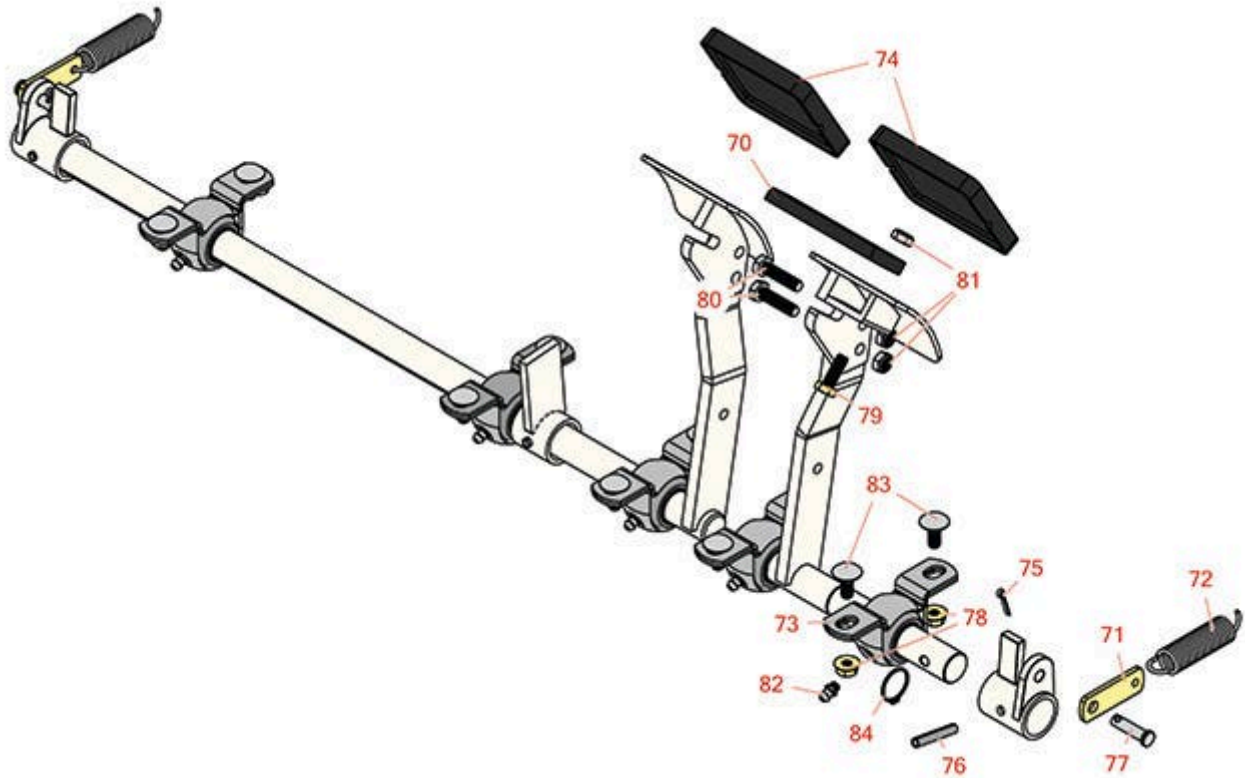

Replaces Toro Groundsmaster 4000-D

Parts

Rotary Mower - Model 30412

Brake Pedal And Linkage

All original equipment manufacturers names and part numbers are used for identification purposes only, and we are in no way implying that our products are original equipment parts. Prices subject to change without notice.

Replaces Toro Groundsmaster 4000-D Parts

Rotary Mower - Model 30412
Brake Pedal And Linkage

Item No	R&R Part No.	OEM Part No.	Description	Qty Req	Order Quantity
70	R93-5568	93-5568	Arm - Lock	1	
71	R100-5540	100-5540	Strap - Brake	2	
72	R93-5262	93-5262	Spring - Extension	2	
73	R93-4849	93-4849, 93-5477	Bearing - Pillow Block	5	
74	R93-7629	27-7570, 27-7580, 49-6170, 93-7629, 93-8743	Rubber Foot Pad - Brake	2	
75	R1023-4	01-151-0150, 1023-4, 19-6220, 214-14, 215-54, 28-9-D, 3272-4, 3272-6, 513567, 932008P	Pin - Cotter 3/32 x 3/4	2	
76	R32121-15	21-7710, 32-8880, 32121-15	Pin - Roll 1/4 x 1-1/2	3	
77	R283-61	283-61, 86-2140, N/A, R3296-12	Pin - Clevis 5/16 x 1-1/8	2	
78	R104-8300	104-8300, 104-8300 , 119-4041	Locknut - 5/16-18 Flanged Y/Zinc	10	
79	R322-4	322-4, 3290-115, 908018P	Bolt - Hex HD 5/16-18 x 7/8	1	

Replaces Toro Groundsmaster 4000-D Parts

Rotary Mower - Model 30412
Brake Pedal And Linkage

Item No	R&R Part No.	OEM Part No.	Description	Qty Req	Order Quantity
80	R400190	01-150-0720, 01-178-0510, 30-8680, 322-6, 513343	Bolt - Hex HD 5/16-18 x 1-1/4 GR5	4	
81	R3296-29	1-804256, 3290-357, 3296-29, 915662P	Locknut - 5/16-18 ESNA	5	
82	R302-5	21-6010, 302-11, 302-37, 302-47, 302-5, 302-57, 302-58, 302-6, 31-0300, 32-9660, 60-0800, 62-3880, 92-4181	Fitting - Grease	5	
83	R3230-1	01-173-0506, 3230-1, 3230-20, 900037P	Bolt - Carriage 5/16-18 x 3/4	10	
84	R1056	31-3150, 32-9020, 32120-32, 32151-83	Ring - Snap Reel	3	