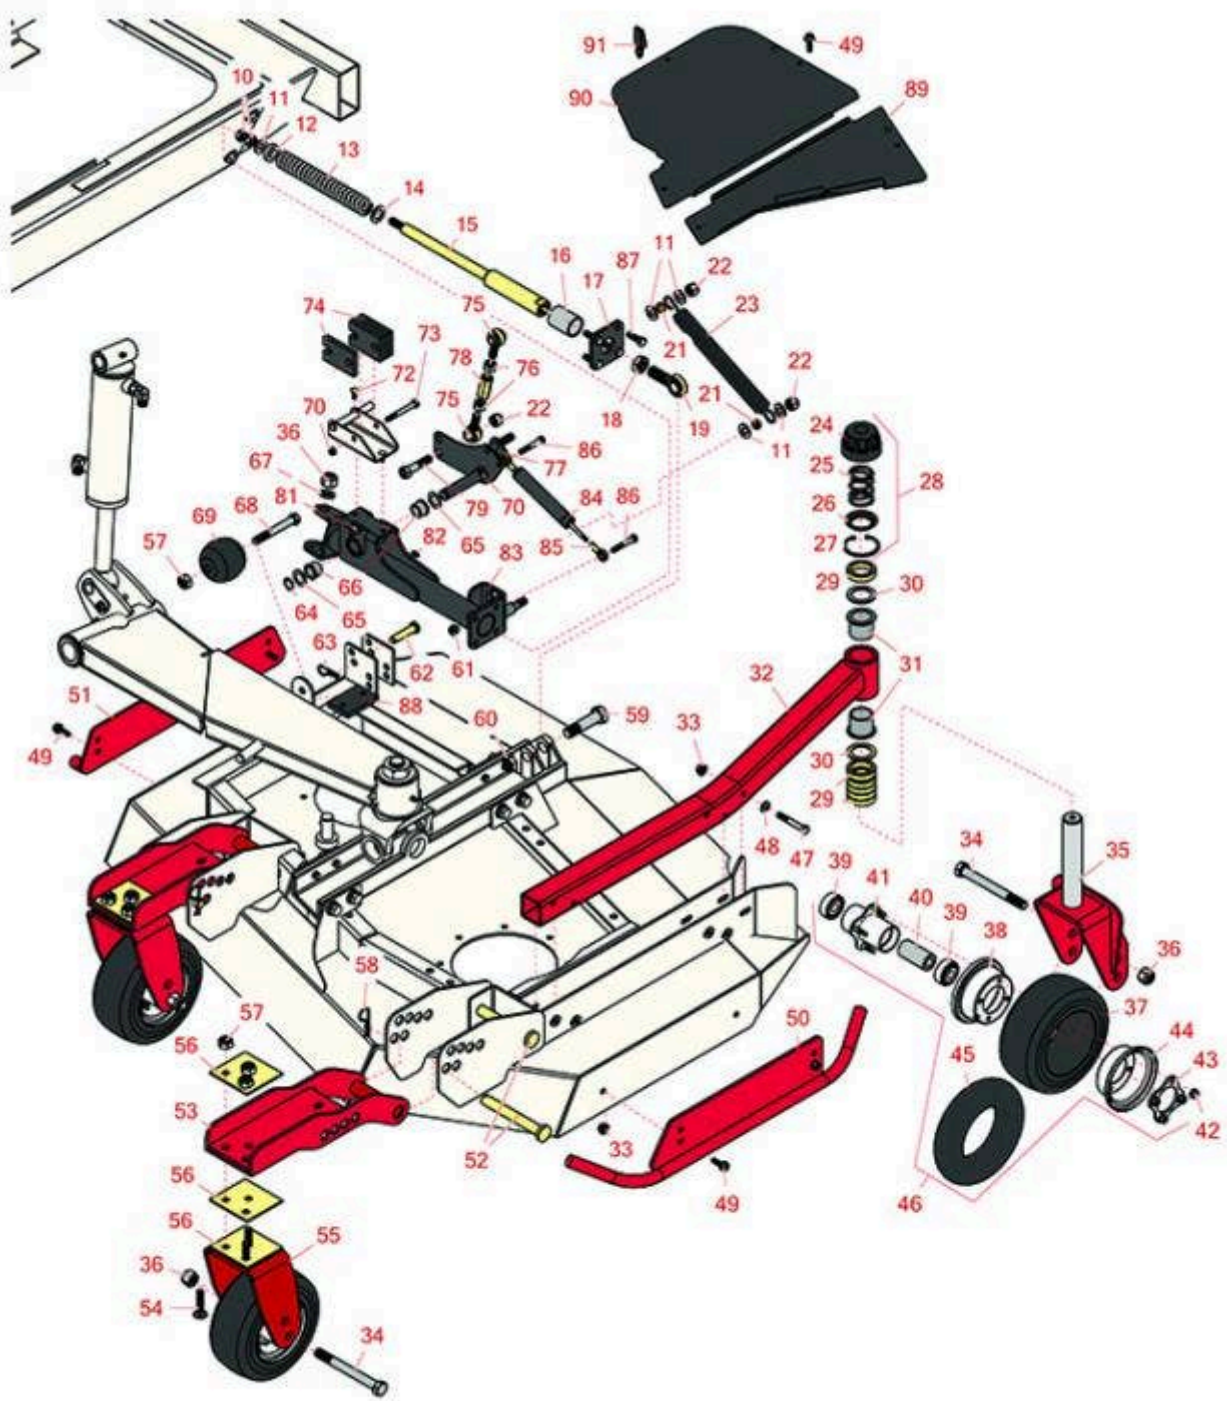

# Replaces Toro Groundsmaster 4000-D Parts

Rotary Mower - Model 30412

Left-Hand Deck Caster Arms and Wheels

All original equipment manufacturers names and part numbers are used for identification purposes only, and we are in no way implying that our products are original equipment parts. Prices subject to change without notice.

# Replaces Toro Groundsmaster 4000-D Parts

*Rotary Mower - Model 30412*

*Left-Hand Deck Caster Arms and Wheels*

Item No	R&R Part No.	OEM Part No.	Description	Qty Req	Order Quantity
10	<b>R443118</b>	01-188-0813, 22-15-AJD, 3217-9	Nut - 1/2-13 Zinc	2	
11	<b>R3256-26</b>	01-166-0540, 01-166-0820, 17-2530, 24-13-BD, 30-8570, 3256-26, 356206, 48-9390	Washer - 1/2 in	13	
12	<b>R105-4552</b>	105-4552	Bearing - Plastic	1	
13	<b>R100-8138</b>	100-8138	Spring-Compression	1	
14	<b>R105-4551</b>	105-4551	Washer- Flat	1	
15	<b>R105-4548</b>	105-4548	Shaft - Spring	1	
16	<b>R105-4550</b>	105-4550	Bushing - Straight	1	
17	<b>R105-2807-03</b>	105-2807-03	Plate	1	
18	<b>R3220-7</b>	01-191-1216, 3220-7, Mar-03	Nut - 3/4-16 Jam Zinc	1	
19	<b>R105-2806</b>	105-2806	Rod End	1	
21	<b>R104-7521</b>	104-7521	Bushing	2	
22	<b>RF5003</b>	32127-29, 32131-5, 32132-5, 3296-23	Locknut - ESNA 1/2-13	3	
23	<b>R104-7520</b>	104-7520	Spring - Damper	1	
24	<b>R92-8861</b>	92-5582, 92-8861	Cap - HOC	1	