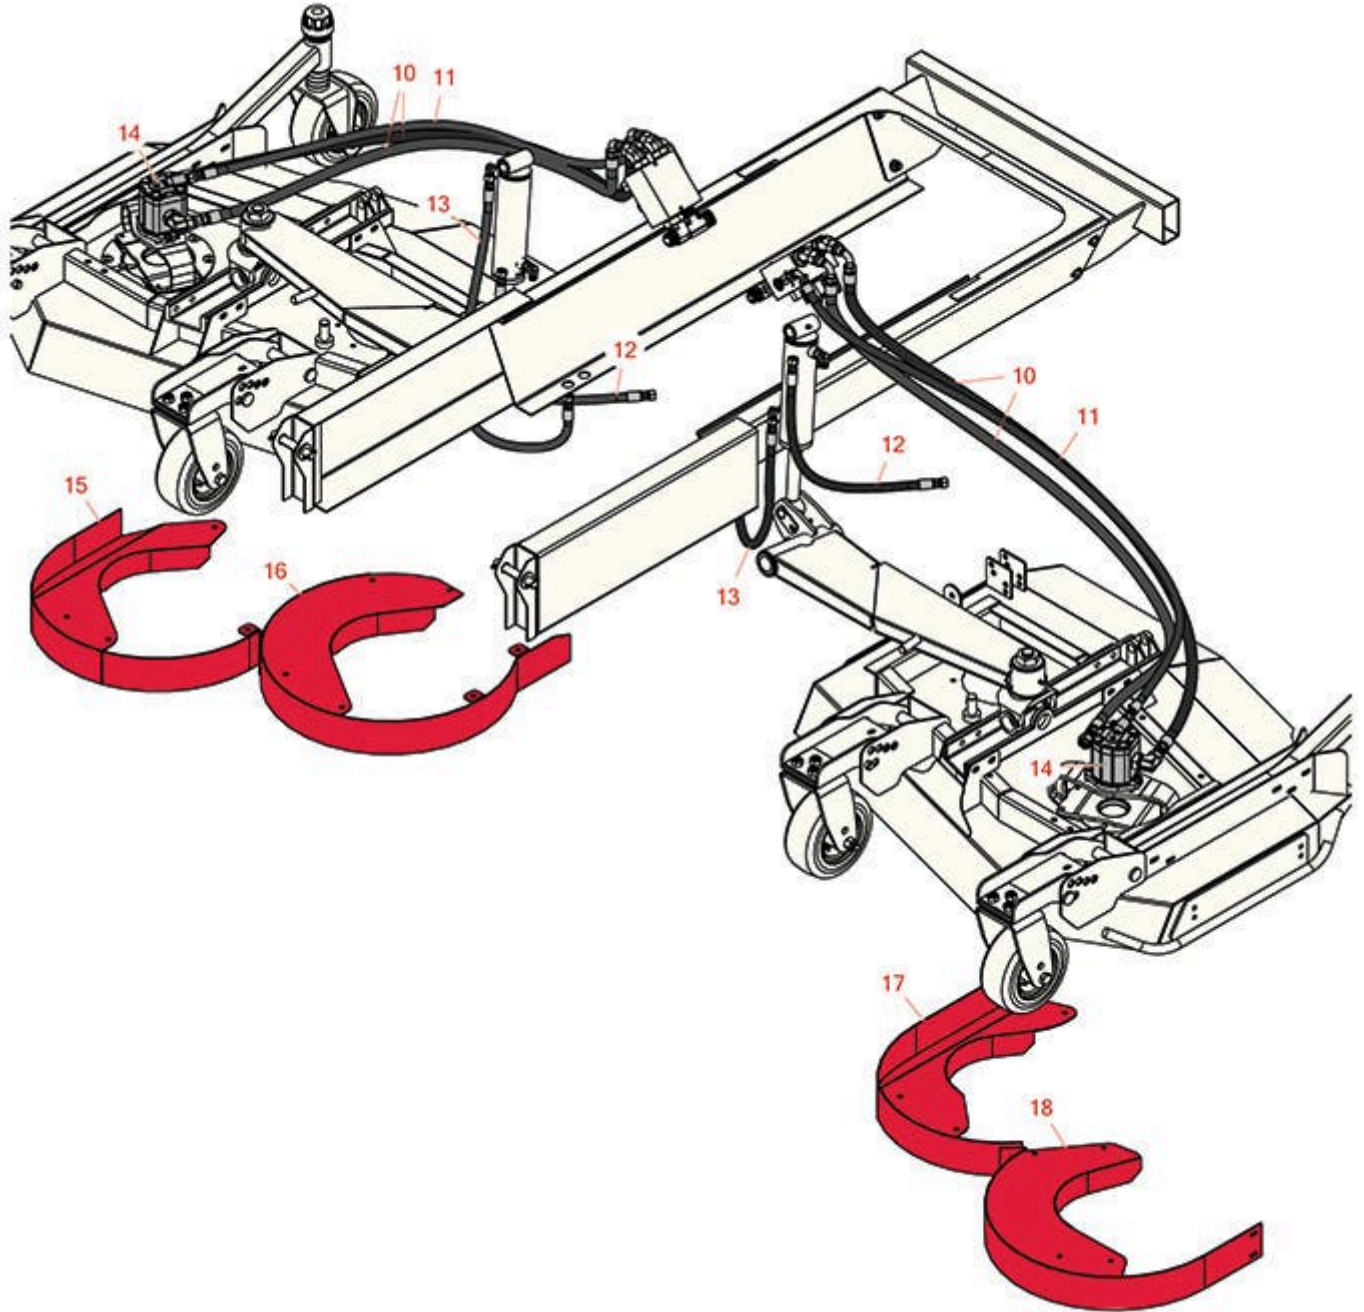

Replaces Toro Groundsmaster 4000-D

Parts

Rotary Mower - Model 30412

Right-Hand & Left-Hand Deck Hydraulics and Discharge Chambers

All original equipment manufacturers names and part numbers are used for identification purposes only, and we are in no way implying that our products are original equipment parts. Prices subject to change without notice.

Replaces Toro Groundsmaster 4000-D Parts

Rotary Mower - Model 30412

Right-Hand & Left-Hand Deck Hydraulics and Discharge
Chambers

Item No	R&R Part No.	OEM Part No.	Description	Qty Req	Order Quantity
10	R104-2263	104-2263	Hydraulic Hose Assy	4	
<i>Tech Note: 30410/30412/30448:</i>					
11	R104-2265	104-2265	Hydraulic Hose Assy	2	
12	R100-5629	100-5629	Hydraulic Hose Assy	2	
<i>Tech Note: 30410/30412/30448:</i>					
13	R100-5630	100-5630	Hydraulic Hose Assy	2	
<i>Tech Note: 30410/30412/30448:</i>					
14	R99-5489	99-5489	Hydraulic Motor	2	
<i>Tech Note: 30410/30412/30448/30605_2013/ 30609_2013:</i>					
15	R104-2203-01	104-2203-01	Outer Chamber Assy	1	
<i>Tech Note: 30410/30412/30448_2010-2011yr:</i>					
16	R104-2204-01	104-2204-01	Inner Chamber Assy	1	
<i>Tech Note: 30410/30412/30448/30605_2013-2015/30609_2013-2015:</i>					
17	R104-2205-01	104-2205-01	Inner Chamber Assy	1	
<i>Tech Note: 30410/30412/30448/30605_2013-2015/30609_2013-2015:</i>					
18	R104-2206-01	104-2206-01	Outer Chamber Assy	1	
<i>Tech Note: 30410/30412/30448:</i>					