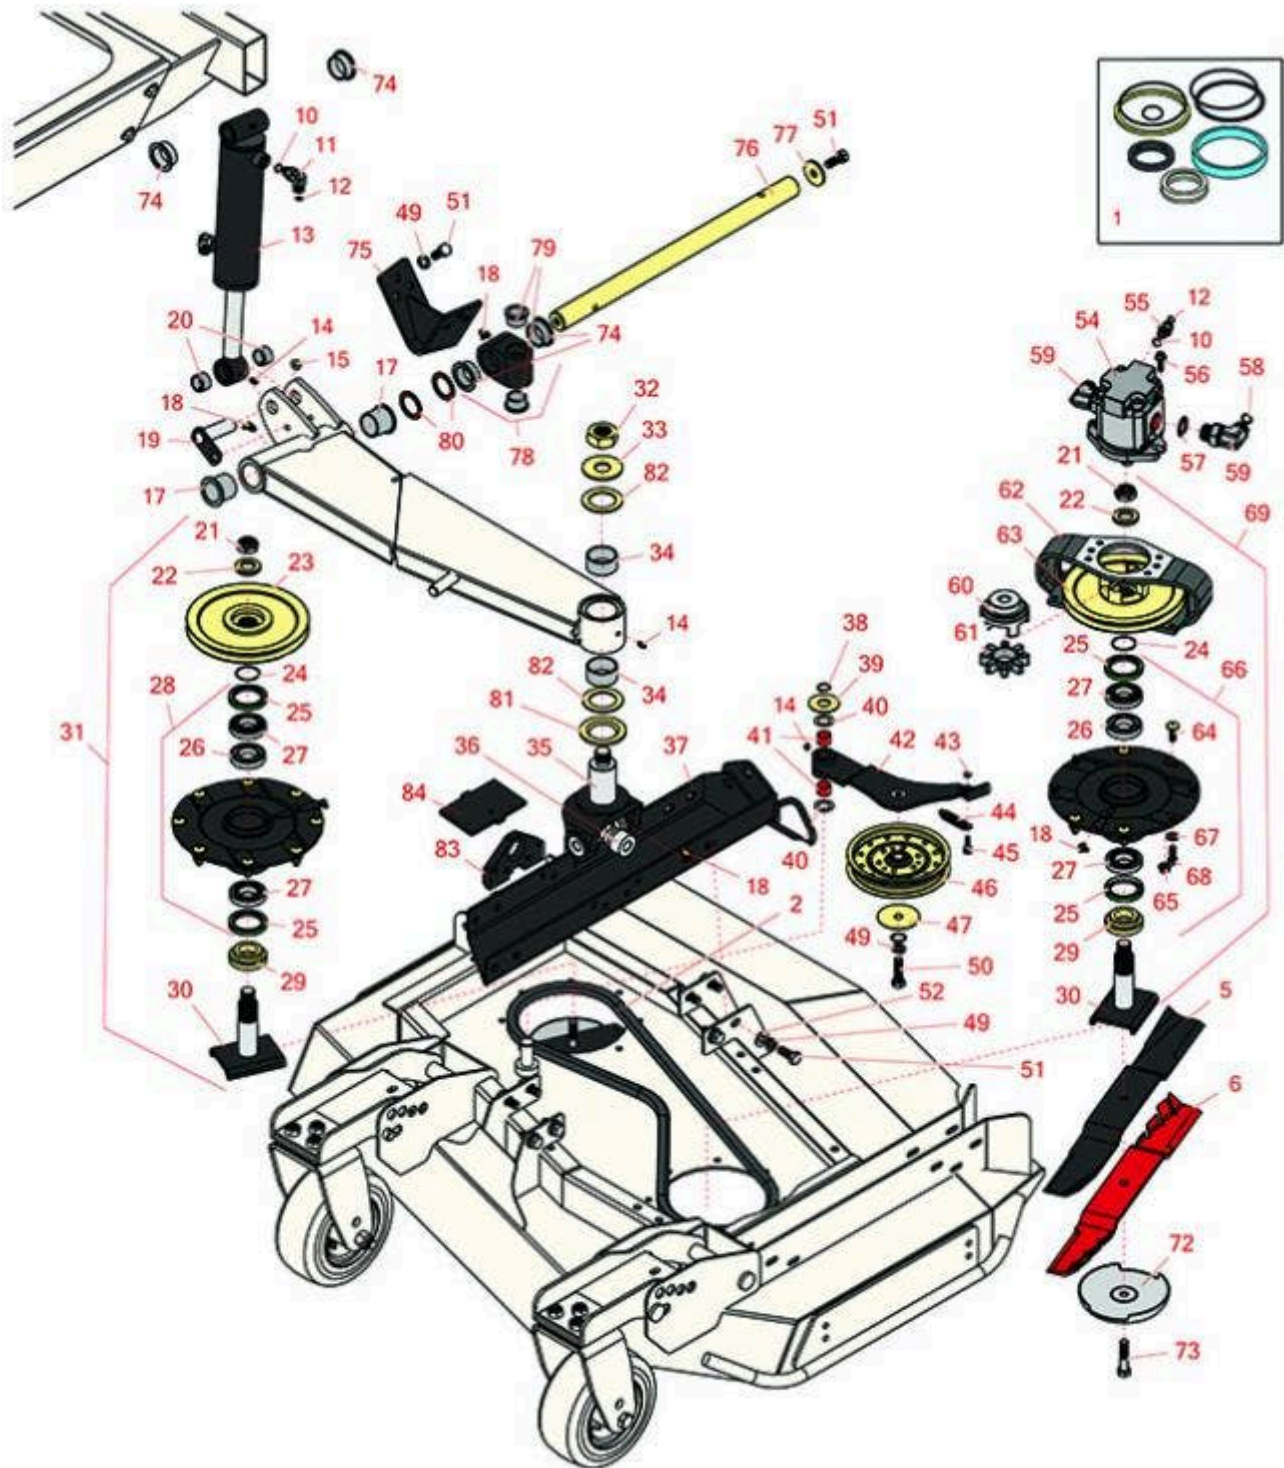

Replaces Toro Groundsmaster 4000-D

Parts

Rotary Mower - Model 30412

Left-Hand Deck Lift Arms and Spindle

All original equipment manufacturers names and part numbers are used for identification purposes only, and we are in no way implying that our products are original equipment parts. Prices subject to change without notice.

Replaces Toro Groundsmaster 4000-D Parts

Rotary Mower - Model 30412
Left-Hand Deck Lift Arms and Spindle

Item No	R&R Part No.	OEM Part No.	Description	Qty Req	Order Quantity
Overhaul Kits					
1	R107-0249	107-0249	Seal Kit - Fits R107-4303 Cyl	1	
2	R55-7660	108-8076	Belt - V Rotary Deck	1	
Rotary Blades					
5	R92-5608	92-5608, 92-5608-03	Mower Blade - 21.75 in	2	
6	R92-5608M	104-1303, 107-0214-03	Mower Blade - Mulcher 21.75	2	
Other Parts Available					
10	R237-42	237-42, 31-4160	O-Ring	3	
11	R340-77	340-100, 340-77, 95-7889	Hydraulic Fitting	2	
12	R237-22	107-8844, 237-22, 237-78	O-Ring	3	
13	R107-4303	107-4303, 99-5496	Cylinder - Lift - Wing	1	
14	R302-5	21-6010, 302-11, 302-37, 302-47, 302-5, 302-57, 302-58, 302-6, 31-0300, 32-9660, 60-0800, 62-3880, 92-4181	Fitting - Grease	4	