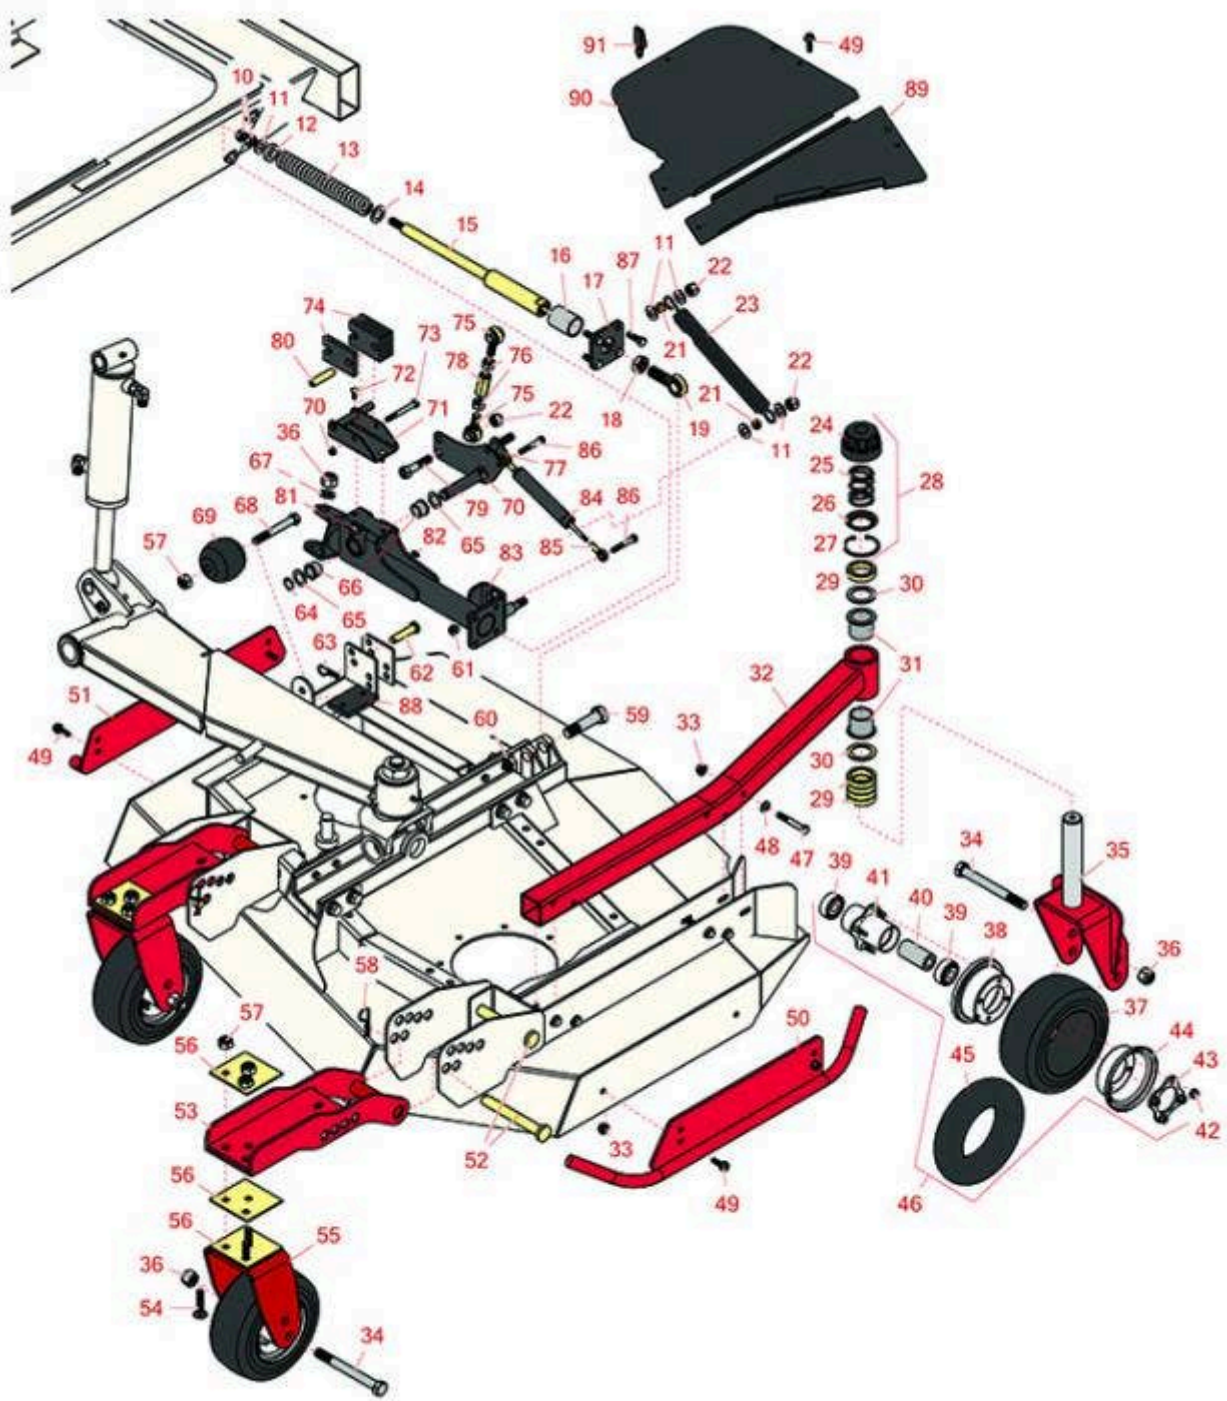

# Replaces Toro Groundsmaster 4000-D Parts

Rotary Mower - Model 30448

Left-Hand Deck Caster Arms and Wheels

All original equipment manufacturers names and part numbers are used for identification purposes only, and we are in no way implying that our products are original equipment parts. Prices subject to change without notice.

# Replaces Toro Groundsmaster 4000-D Parts

Rotary Mower - Model 30448

Left-Hand Deck Caster Arms and Wheels

Item No	R&R Part No.	OEM Part No.	Description	Qty Req	Order Quantity
10	<b>R443118</b>	01-188-0813, 22-15-AJD, 3217-9	Nut - 1/2-13 Zinc	2	
11	<b>R3256-26</b>	01-166-0540, 01-166-0820, 17-2530, 24-13-BD, 30-8570, 3256-26, 356206, 48-9390	Washer - 1/2 in	13	
12	<b>R105-4552</b>	105-4552	Bearing - Plastic	1	
13	<b>R100-8138</b>	100-8138	Spring-Compression	1	
14	<b>R105-4551</b>	105-4551	Washer- Flat	1	
15	<b>R105-4548</b>	105-4548	Shaft - Spring	1	
16	<b>R105-4550</b>	105-4550	Bushing - Straight	1	
17	<b>R105-2807-03</b>	105-2807-03	Plate	1	
18	<b>R3220-7</b>	01-191-1216, 3220-7, Mar-03	Nut - 3/4-16 Jam Zinc	1	
19	<b>R105-2806</b>	105-2806	Rod End	1	
21	<b>R104-7521</b>	104-7521	Bushing	2	
22	<b>RF5003</b>	32127-29, 32131-5, 32132-5, 3296-23	Locknut - ESNA 1/2-13	3	
23	<b>R104-7520</b>	104-7520	Spring - Damper	1	
24	<b>R92-8861</b>	92-5582, 92-8861	Cap - HOC	1	