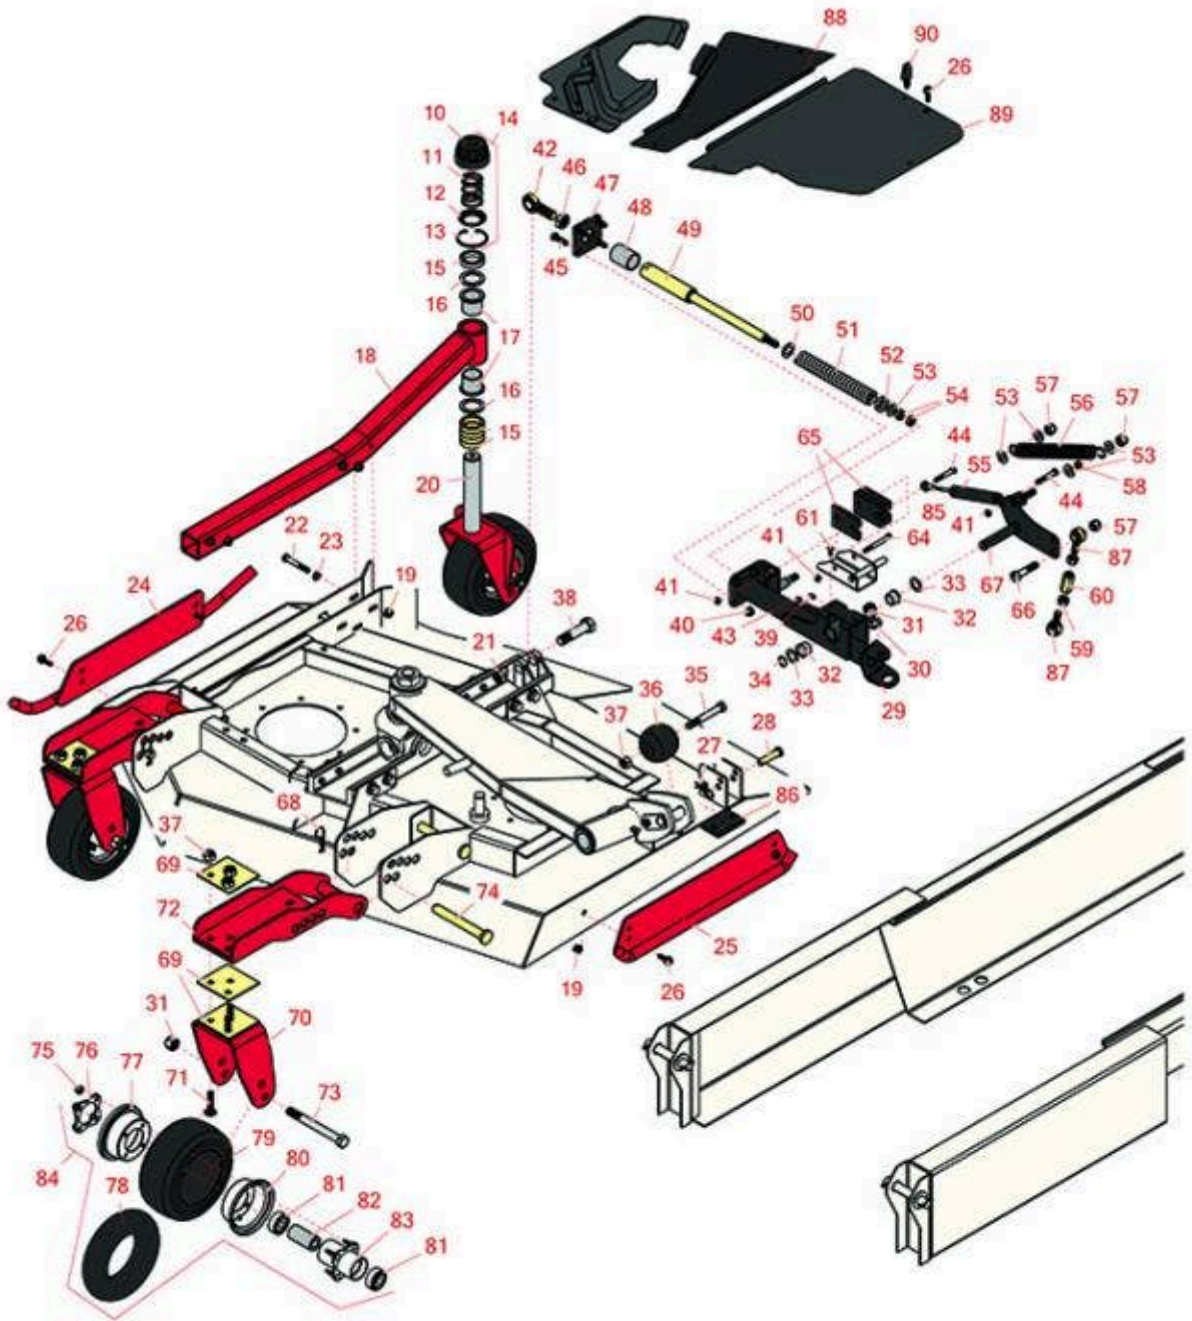

Replaces Toro Groundsmaster 4000-D Parts

Rotary Mower - Model 30448

Right-Hand Deck Caster Arms and Wheels

All original equipment manufacturers names and part numbers are used for identification purposes only, and we are in no way implying that our products are original equipment parts. Prices subject to change without notice.

Replaces Toro Groundsmaster 4000-D Parts

Rotary Mower - Model 30448

Right-Hand Deck Caster Arms and Wheels

Item No	R&R Part No.	OEM Part No.	Description	Qty Req	Order Quantity
10	R92-8861	92-5582, 92-8861	Cap - HOC	1	
11	R92-9726	92-9726	Spring - Compression	1	
12	R92-5583	92-5583	Washer- Cap	1	
13	R92-5581	92-5581	Ring - Retaining	1	
14	R92-9727	92-9727	Cap Assy - HOC	1	
15	R69-1510	69-1510	Spacer - 1/2 Caster Fork	5	
16	R69-6860	69-6860	Washer - 1/8 - Caster Wheel	2	
17	R69-6470	69-6470	Bushing - Flanged	2	
18	R100-8093	100-8093, 127-3741	Castor Arm Assy - Incl Bushings	1	
<i>Tech Note: Ser #310000001-310999999:</i>					
18	R127-3740	127-3740	Side Castor Arm Assy - Incl Bushings	1	
<i>Tech Note: Ser# 314000001-314999999:</i>					
19	R104-8301	104-8301, 104-9301, 109-6658, 133-7570	Locknut - 3/8-16 Nylon Flanged	9	
20	R104-0762-01	104-0762-01	Caster Fork	1	
21	R3296-51	3296-51, 3296-81	Nut - Nylon Lock 3/4-10 Gr 8	1	
22	R400274	01-178-0626, 112-7161, 3224-11, 400274	Bolt - Hex HD 3/8-16 x 2-1/2 GR5	10	