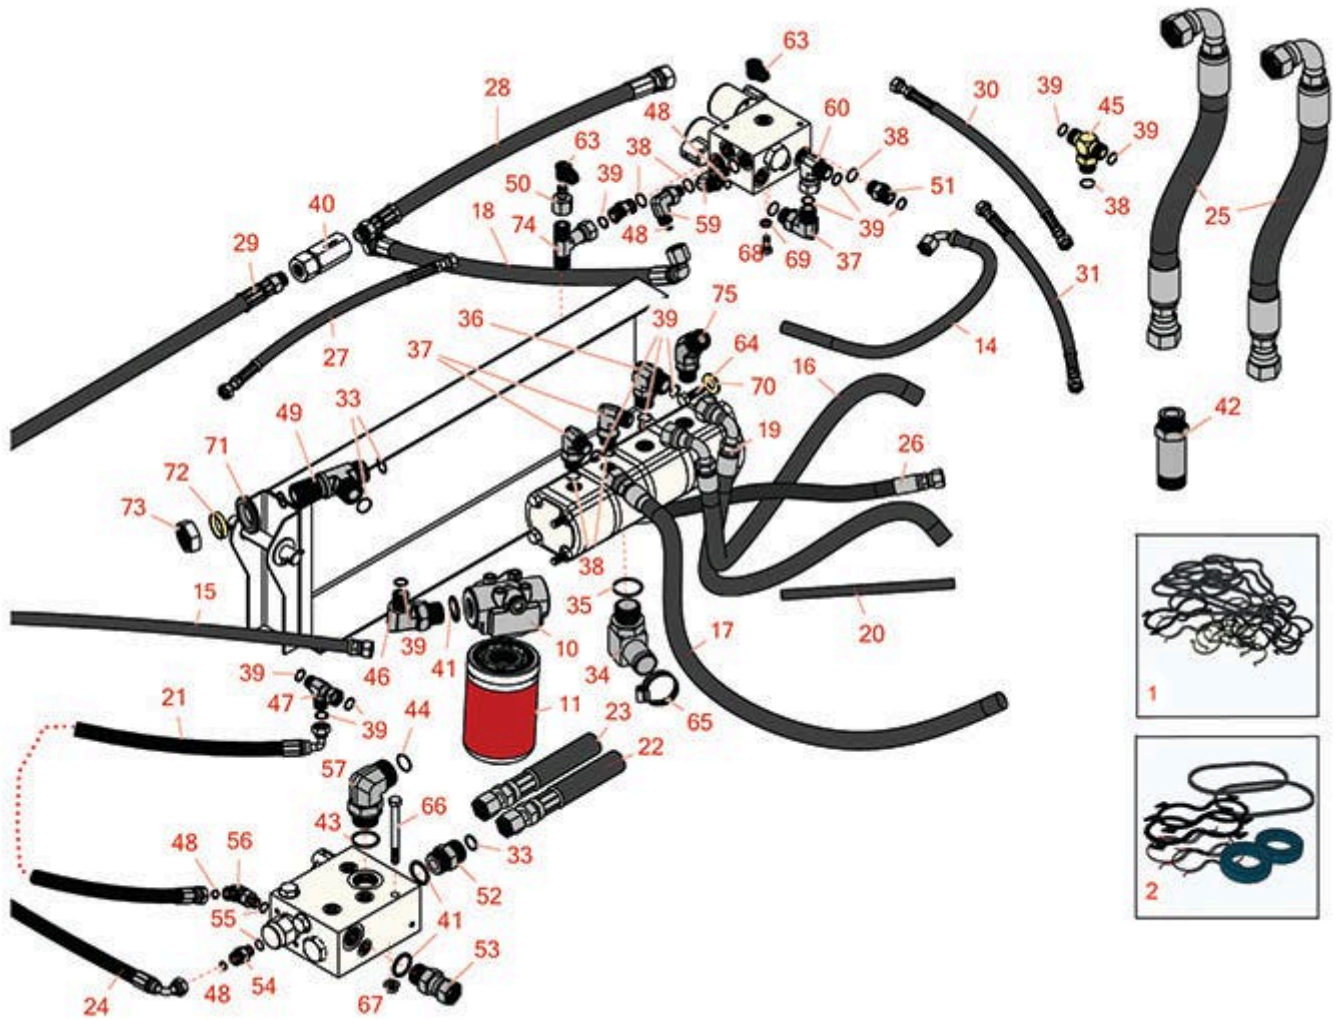

Replaces Toro Groundsmaster 4000-D Parts

Rotary Mower - Model 30448
Pump Installation and Filter

All original equipment manufacturers names and part numbers are used for identification purposes only, and we are in no way implying that our products are original equipment parts. Prices subject to change without notice.

Replaces Toro Groundsmaster 4000-D Parts

Rotary Mower - Model 30448
Pump Installation and Filter

Item No	R&R Part No.	OEM Part No.	Description	Qty Req	Order Quantity
64	R400260	01-178-0605, 18-4100, 19-8270, 323-3, 323-33, 323-34, 323-5, 3235-5	Bolt - Hex HD 3/8-16 x 7/8	2	
65	R2412-111	2412-111	Clamp - Hose - Worm	2	
66	R323-42	01-178-0630, 323-42	Bolt - Hx HD 3/8-16 x 3 3/4	1	
67	R104-8301	104-8301, 104-9301, 109-6658, 133-7570	Locknut - 3/8-16 Nylon Flanged	3	
68	R322-3	01-150-1420, 01-178-0506, 20-24-AD, 20-24-AGD, 322-3, 48-9270, 513339, 908017P	Bolt - Hex HD 5/16-18 x 3/4	2	
69	R3253-4	01-166-0110, 01-166-0510, 23-10-GD, 24-7170, 30-8520, 3253-4, 42-9850, 48-9350, 48-9360, 48-9570, 68-9420, 99-7577	Washer - Lock 5/16 Zinc	2	
70	R87-7270-01	87-7270, 87-7270-01	Washer - Flat 1/2	2	
71	R240-7	240-7	Grommet - Rubber - 2 in OD	2	

Replaces Toro Groundsmaster 4000-D Parts

*Rotary Mower - Model 30448
Pump Installation and Filter*

Item No	R&R Part No.	OEM Part No.	Description	Qty Req	Order Quantity
72	R69-8900	69-8900	Spacer	2	
73	R340-126	340-126	Nut - Bulkhead	2	
74	R93-6810	93-6810	Fitting - Tee	1	
75	R115-3768	115-3768	Hydraulic Fitting - 45 Deg	1	