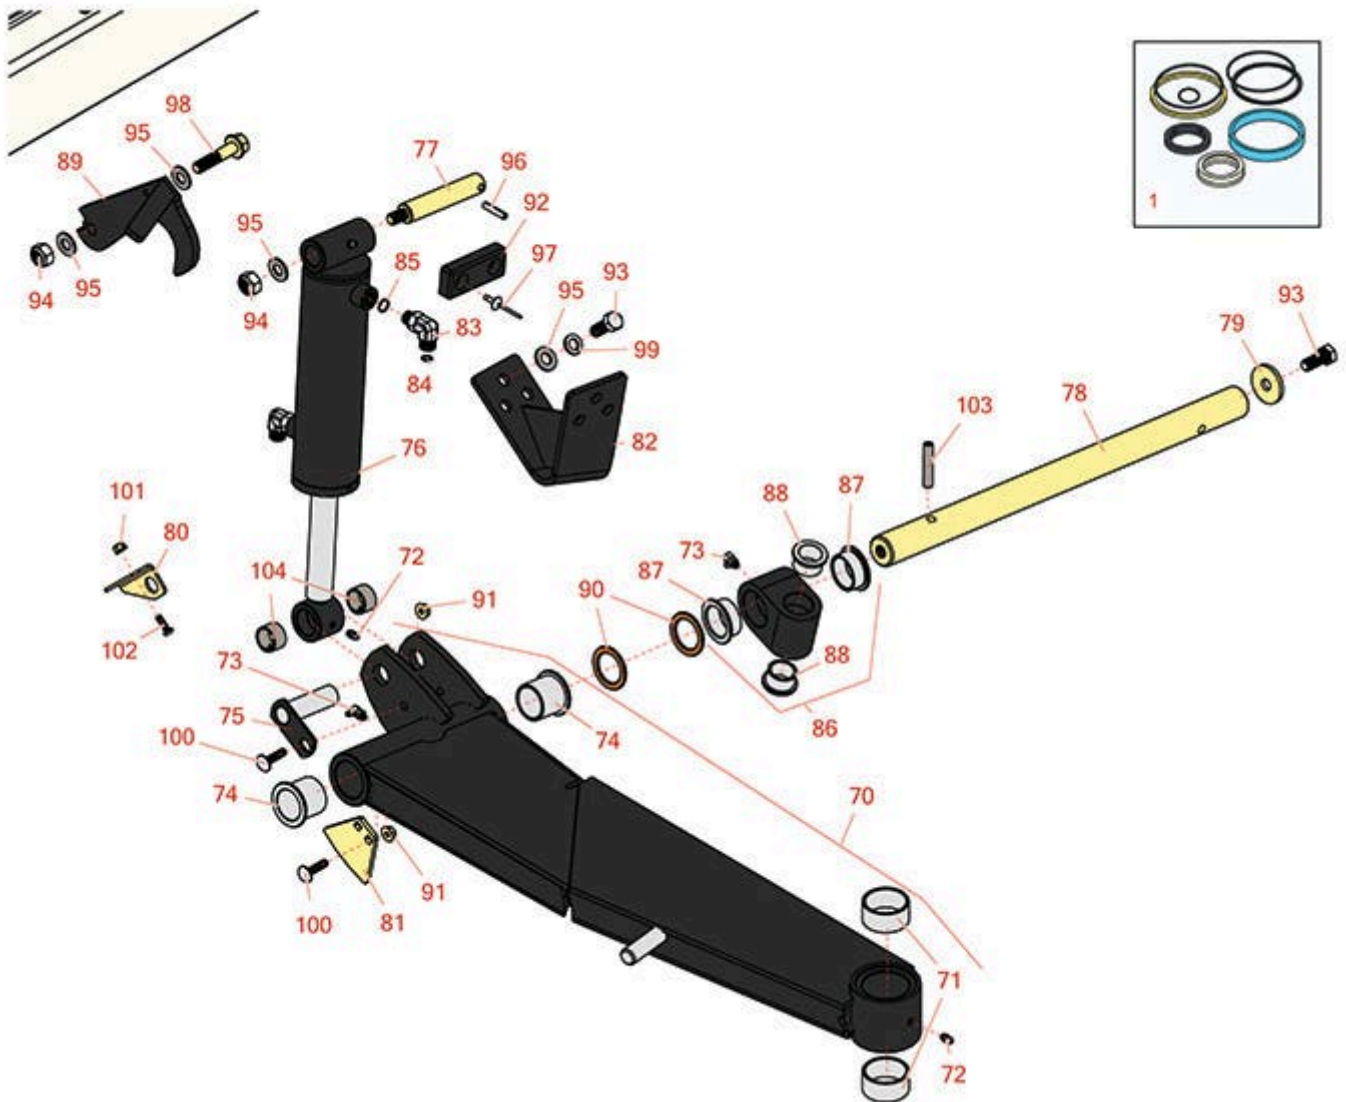

# Replaces Toro Groundsmaster 4000-D Parts

Rotary Mower - Model 30448  
Side Deck Lift Arm, Cylinder and Latch

All original equipment manufacturers names and part numbers are used for identification purposes only, and we are in no way implying that our products are original equipment parts. Prices subject to change without notice.

# Replaces Toro Groundsmaster 4000-D Parts

Rotary Mower - Model 30448  
Side Deck Lift Arm, Cylinder and Latch

Item No	R&R Part No.	OEM Part No.	Description	Qty Req	Order Quantity
<b>Overhaul Kits</b>					
1	<b>R107-0249</b>	107-0249	Seal Kit - Fits R107-4303 Cyl	1	
<b>Other Parts Available</b>					
70	<b>R119-0089</b>	119-0089	LH Lift Arm Assy	1	
70	<b>R119-0087</b>	119-0087	RH Lift Arm Assy	1	
71	<b>R114-5596</b>	114-5596	Bushing - 1 in Straight	2	
72	<b>R302-5</b>	21-6010, 302-11, 302-37, 302-47, 302-5, 302-57, 302-58, 302-6, 31-0300, 32-9660, 60-0800, 62-3880, 92-4181	Fitting - Grease	1	
73	<b>R302-60</b>	302-60	Zerk - Grease 90 Deg.	3	
74	<b>R69-6470</b>	69-6470	Bushing - Flanged	2	
75	<b>R100-5674</b>	100-5674	Pin Assy	2	
76	<b>R107-4303</b>	107-4303, 99-5496	Cylinder - Lift - Wing	2	
77	<b>R104-3537</b>	104-3537	Pin - Cylinder	2	
78	<b>R100-5582</b>	100-5582	Pivot Shaft - Lift Arm	2	
79	<b>R106-2008</b>	106-2008	Washer - Thrust	2	
80	<b>R119-0076</b>	119-0076	Mount - Wing Switch	2	
81	<b>R119-0077</b>	119-0077	Plate- Sensing - Wing	2	