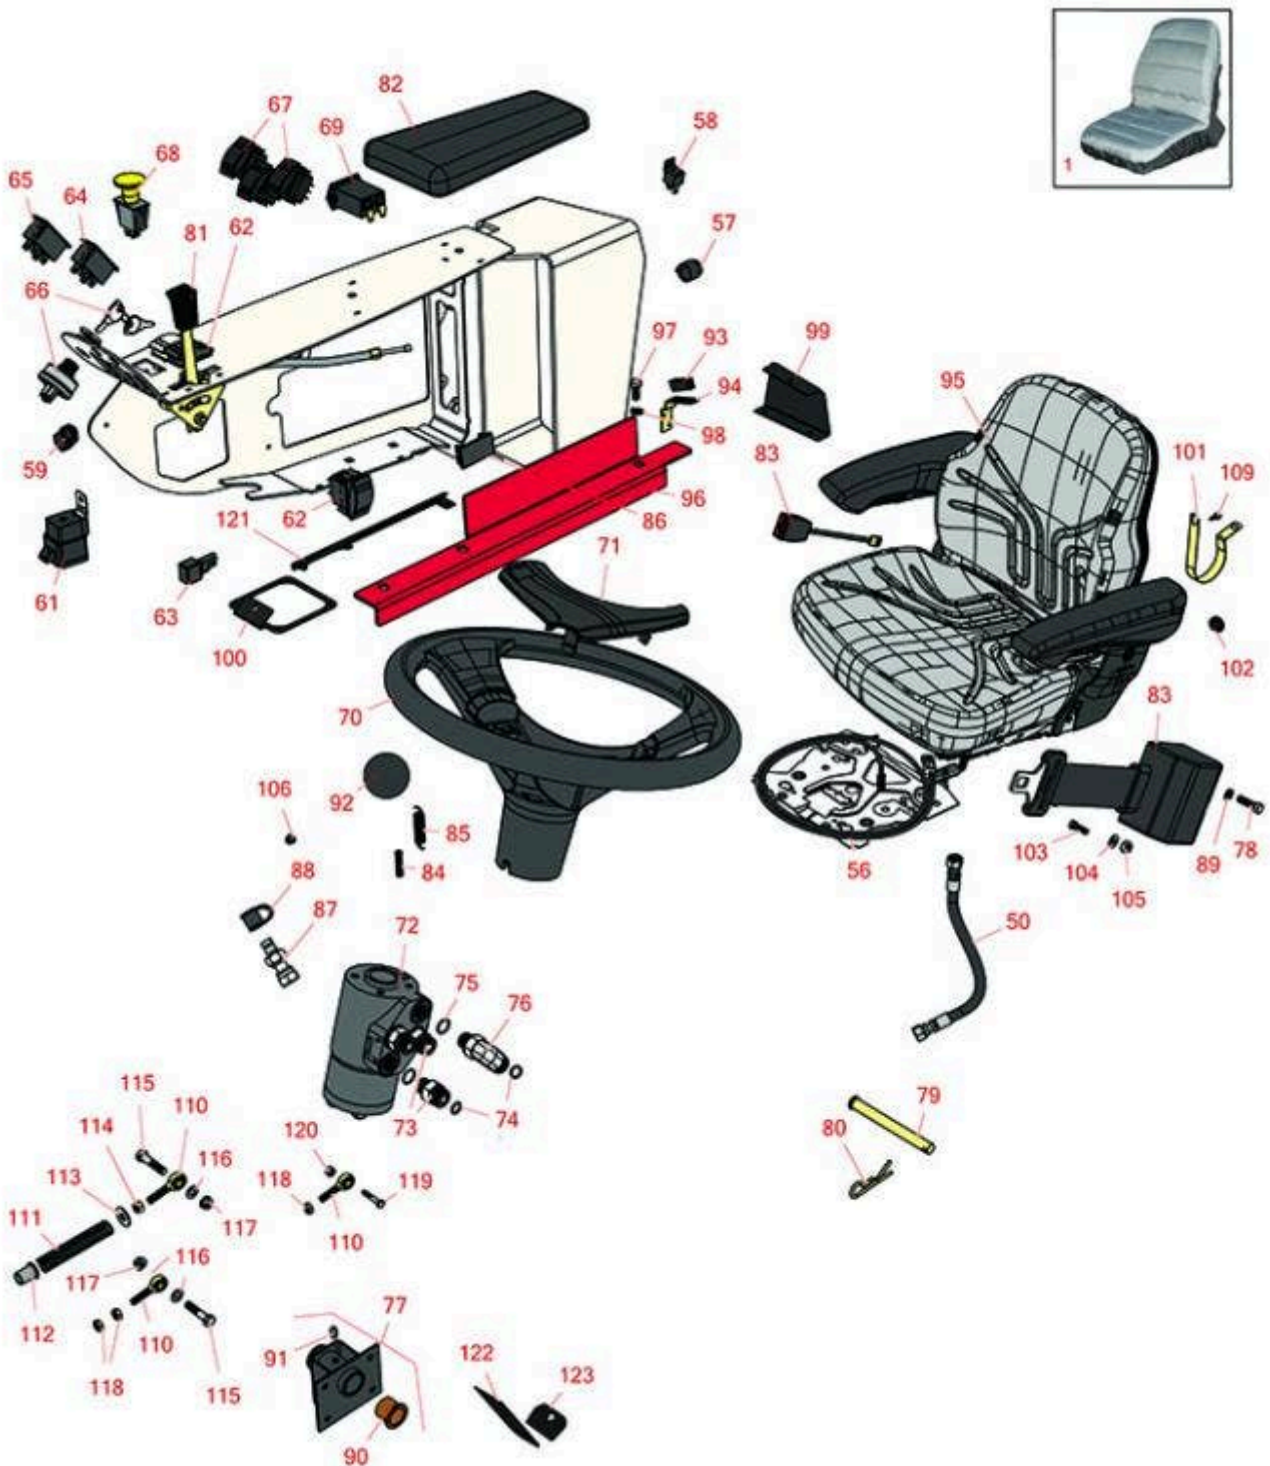

Replaces Toro Groundsmaster 4000-D

Parts

Rotary Mower - Model 30448
Seat and Controls

All original equipment manufacturers names and part numbers are used for identification purposes only, and we are in no way implying that our products are original equipment parts. Prices subject to change without notice.

Replaces Toro Groundsmaster 4000-D Parts

Rotary Mower - Model 30448
Seat and Controls

Item No	R&R Part No.	OEM Part No.	Description	Qty Req	Order Quantity
Overhaul Kits					
1	R120-5179	120-5179	Large Seat Cover - Gray	1	
Hoses					
50	R106-9676	106-9676	Hydraulic Hose Assy	1	
50	R117-5692	117-5692	Hydraulic Hose Assy	1	
Guages amd Controls					
56	RTCA18463	108-8024	Seat Switch	1	
57	R80-9330	80-9330	Alarm - Audio	1	
58	R99-7435	99-7435	Relay - 70 Amp	1	
59	RX1709565660	98-7611, 99-3463, 99-7611	Kubota Controller	1	
61	R99-7430	99-7430	Relay - 30 Amp	1	
62	R95-8999	95-8999	Switch - Headlight	2	
63	R100-4918	100-4818, 100-4918	Diode	1	
64	R100-8071	100-8071	Lamp - Warning	2	
65	R100-8070	100-8070	Lamp - Warning	1	
66	R151386	106-5269	Ignition Switch Assy	1	
66	R343060	218-412, 32-8380, 33-2010, 62-7770, 63-8360, 94-2618	Ignition - Key Set/2	0	
67	R100-1535	100-1535, 100-8492	Switch	3	