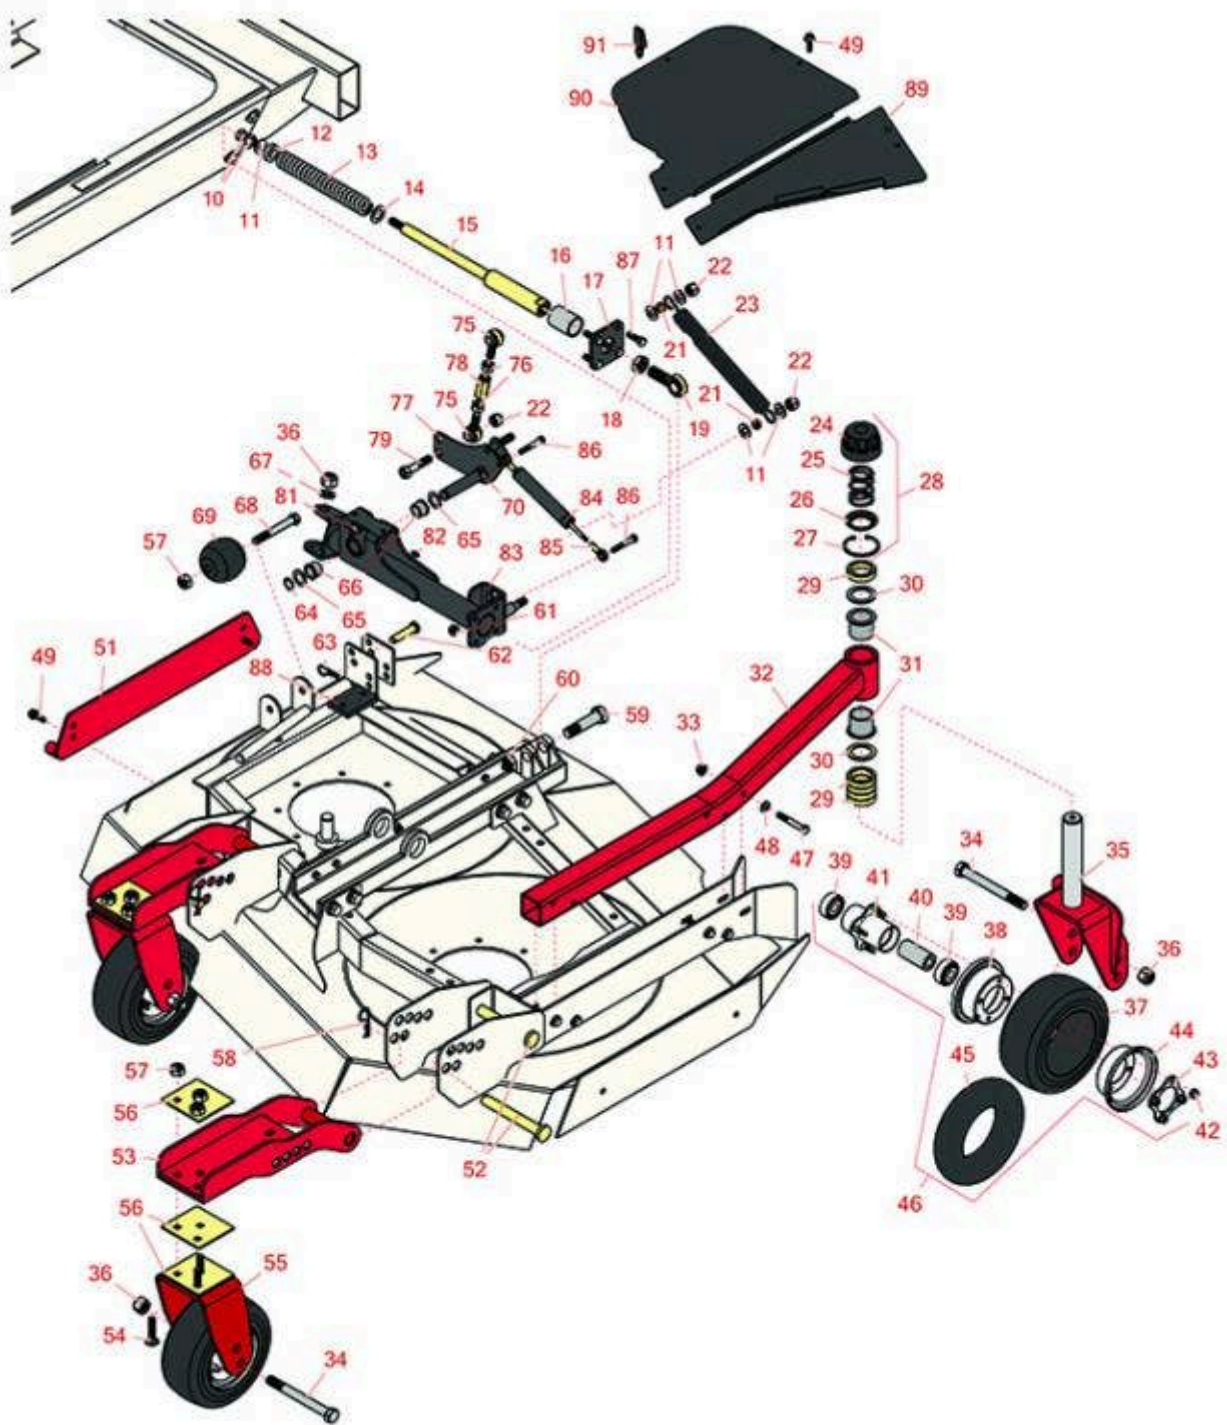

# Replaces Toro Groundsmaster 4000-D

## Parts

Rotary Mower - Model 30605

Left-Hand Deck Caster Arms and Wheels

All original equipment manufacturers names and part numbers are used for identification purposes only, and we are in no way implying that our products are original equipment parts. Prices subject to change without notice.

# Replaces Toro Groundsmaster 4000-D Parts

Rotary Mower - Model 30605

Left-Hand Deck Caster Arms and Wheels

Item No	R&R Part No.	OEM Part No.	Description	Qty Req	Order Quantity
10	<b>R443118</b>	01-188-0813, 22-15-AJD, 3217-9	Nut - 1/2-13 Zinc	2	
11	<b>R3256-26</b>	01-166-0540, 01-166-0820, 17-2530, 24-13-BD, 30-8570, 3256-26, 356206, 48-9390	Washer - 1/2 in	13	
12	<b>R105-4552</b>	105-4552	Bearing - Plastic	1	
13	<b>R100-8138</b>	100-8138	Spring-Compression	1	
14	<b>R105-4551</b>	105-4551	Washer- Flat	1	
15	<b>R105-4548</b>	105-4548	Shaft - Spring	1	
16	<b>R105-4550</b>	105-4550	Bushing - Straight	1	
17	<b>R105-2807-03</b>	105-2807-03	Plate	1	
18	<b>R3220-7</b>	01-191-1216, 3220-7, Mar-03	Nut - 3/4-16 Jam Zinc	1	
19	<b>R105-2806</b>	105-2806	Rod End	1	
21	<b>R104-7521</b>	104-7521	Bushing	2	
22	<b>RF5003</b>	32127-29, 32131-5, 32132-5, 3296-23	Locknut - ESNA 1/2-13	3	
23	<b>R104-7520</b>	104-7520	Spring - Damper	1	
24	<b>R92-8861</b>	92-5582, 92-8861	Cap - HOC	1	