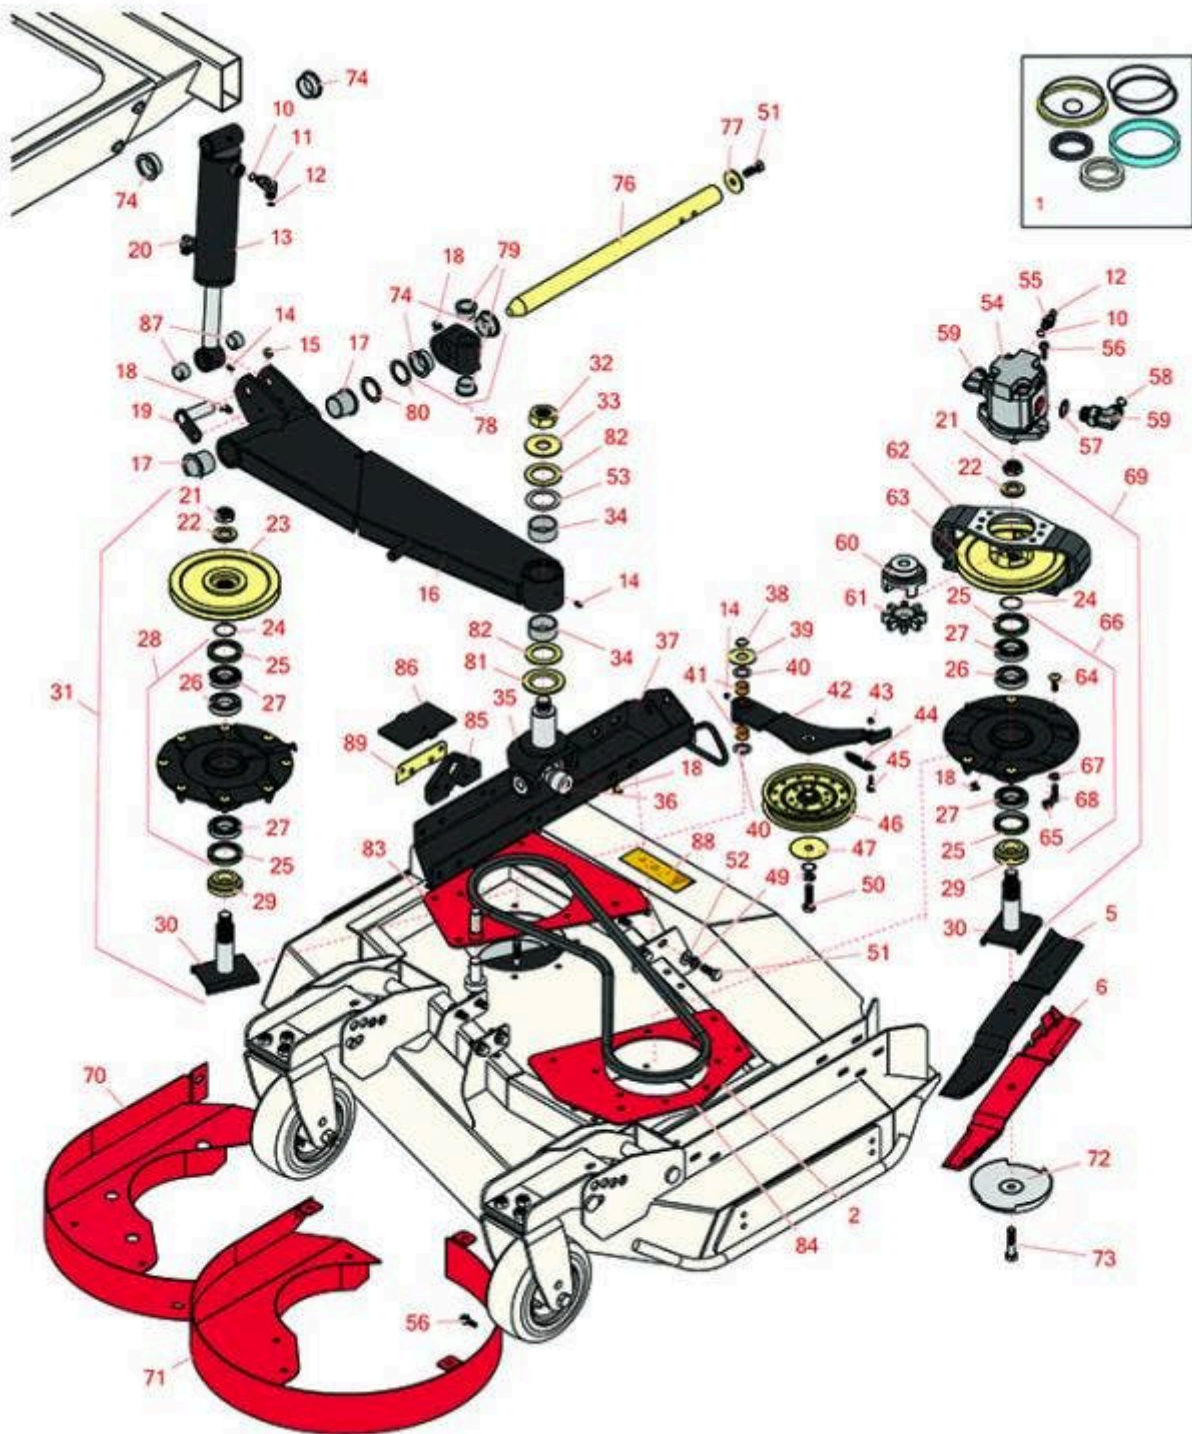

Replaces Toro Groundsmaster 4000-D

Parts

Rotary Mower - Model 30605

Left-Hand Deck Lift Arms and Spindle

All original equipment manufacturers names and part numbers are used for identification purposes only, and we are in no way implying that our products are original equipment parts. Prices subject to change without notice.

Replaces Toro Groundsmaster 4000-D Parts

Rotary Mower - Model 30605
Left-Hand Deck Lift Arms and Spindle

Item No	R&R Part No.	OEM Part No.	Description	Qty Req	Order Quantity
Overhaul Kits					
1	R107-0249	107-0249	Seal Kit - Fits R107-4303 Cyl	1	
2	R55-7660	108-8076	Belt - V Rotary Deck	1	
Rotary Blades					
5	R92-5608	92-5608, 92-5608-03	Mower Blade - 21.75 in	2	
6	R92-5608M	104-1303, 107-0214-03	Mower Blade - Mulcher 21.75	2	
Other Parts Available					
10	R237-42	237-42, 31-4160	O-Ring	3	
11	R340-77	340-100, 340-77, 95-7889	Hydraulic Fitting	2	
12	R237-22	107-8844, 237-22, 237-78	O-Ring	3	
13	R107-4303	107-4303, 99-5496	Cylinder - Lift - Wing	1	
14	R302-5	21-6010, 302-11, 302-37, 302-47, 302-5, 302-57, 302-58, 302-6, 31-0300, 32-9660, 60-0800, 62-3880, 92-4181	Fitting - Grease	4	