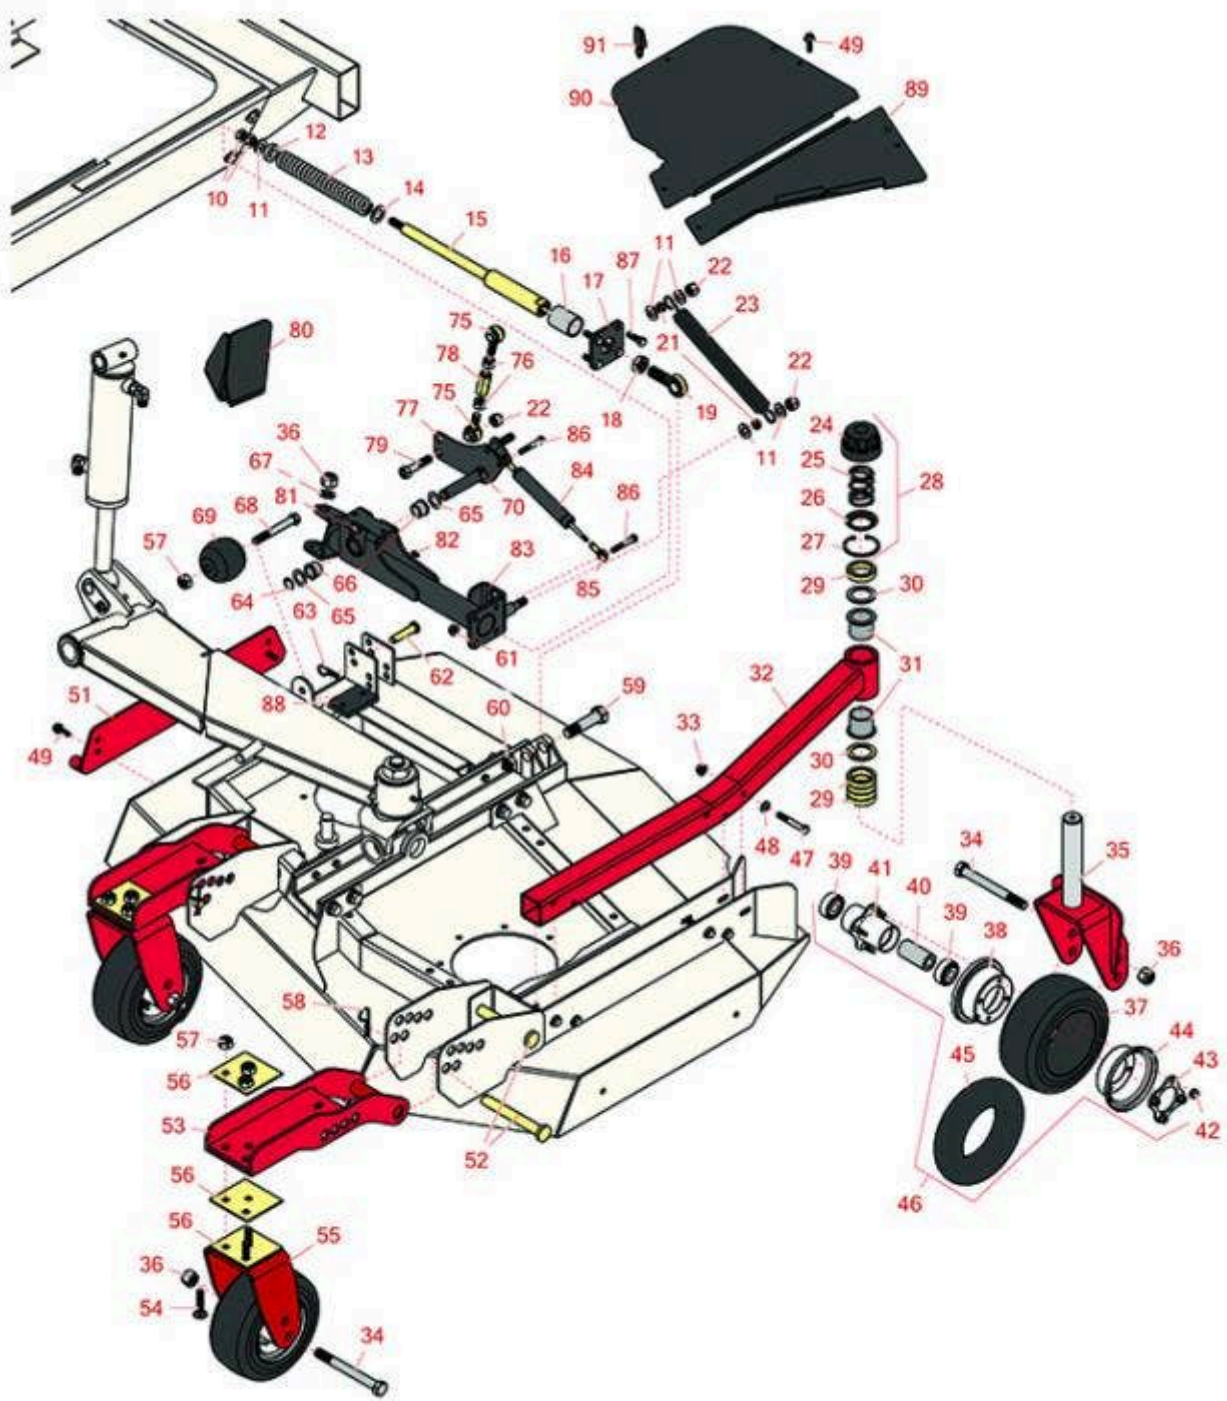

# Replaces Toro Groundsmaster 4000-D Parts

Rotary Mower - Model 30609

Left-Hand Deck Caster Arms and Wheels

All original equipment manufacturers names and part numbers are used for identification purposes only, and we are in no way implying that our products are original equipment parts. Prices subject to change without notice.

# Replaces Toro Groundsmaster 4000-D Parts

Rotary Mower - Model 30609

Left-Hand Deck Caster Arms and Wheels

Item No	R&R Part No.	OEM Part No.	Description	Qty Req	Order Quantity
10	<b>R443118</b>	01-188-0813, 22-15-AJD, 3217-9	Nut - 1/2-13 Zinc	2	
11	<b>R3256-26</b>	01-166-0540, 01-166-0820, 17-2530, 24-13-BD, 30-8570, 3256-26, 356206, 48-9390	Washer - 1/2 in	13	
12	<b>R105-4552</b>	105-4552	Bearing - Plastic	1	
13	<b>R100-8138</b>	100-8138	Spring-Compression	1	
14	<b>R105-4551</b>	105-4551	Washer- Flat	1	
15	<b>R105-4548</b>	105-4548	Shaft - Spring	1	
16	<b>R105-4550</b>	105-4550	Bushing - Straight	1	
17	<b>R105-2807-03</b>	105-2807-03	Plate	1	
18	<b>R3220-7</b>	01-191-1216, 3220-7, Mar-03	Nut - 3/4-16 Jam Zinc	1	
19	<b>R105-2806</b>	105-2806	Rod End	1	
21	<b>R104-7521</b>	104-7521	Bushing	2	
22	<b>RF5003</b>	32127-29, 32131-5, 32132-5, 3296-23	Locknut - ESNA 1/2-13	3	
23	<b>R104-7520</b>	104-7520	Spring - Damper	1	
24	<b>R92-8861</b>	92-5582, 92-8861	Cap - HOC	1	