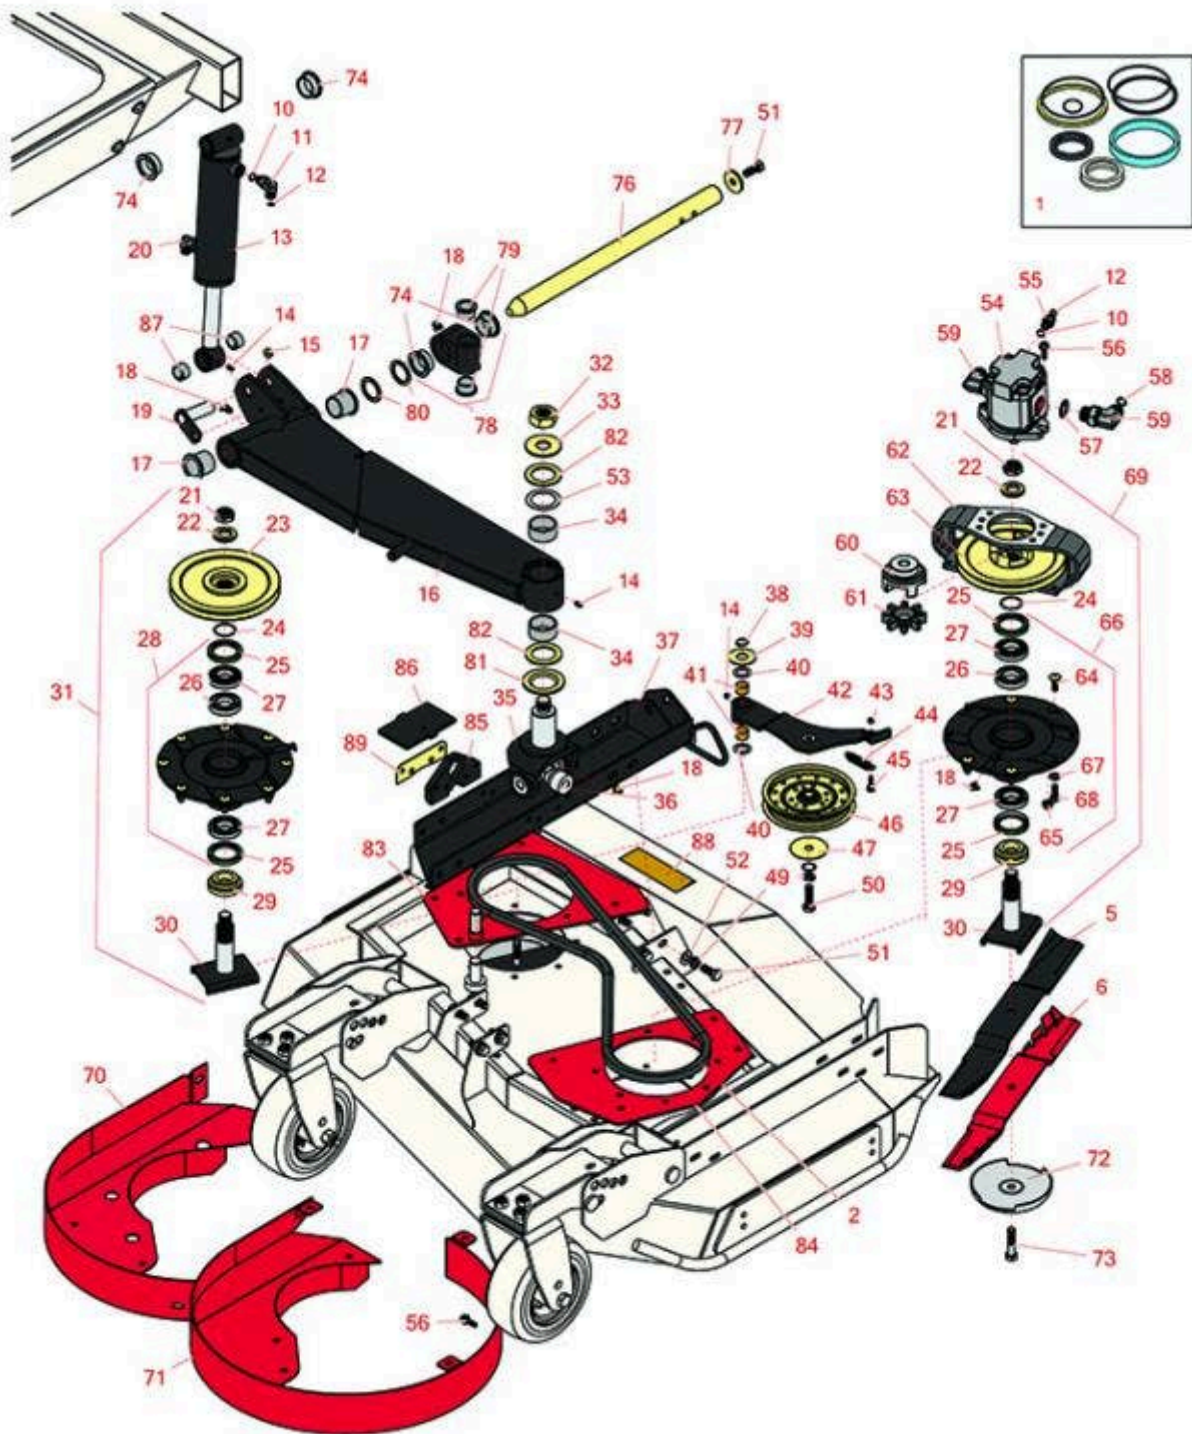

# Replaces Toro Groundsmaster 4000-D

## Parts

Rotary Mower - Model 30609

Left-Hand Deck Lift Arms and Spindle

All original equipment manufacturers names and part numbers are used for identification purposes only, and we are in no way implying that our products are original equipment parts. Prices subject to change without notice.

# Replaces Toro Groundsmaster 4000-D Parts

Rotary Mower - Model 30609  
Left-Hand Deck Lift Arms and Spindle

Item No	R&R Part No.	OEM Part No.	Description	Qty Req	Order Quantity
<b>Overhaul Kits</b>					
1	<b>R107-0249</b>	107-0249	Seal Kit - Fits R107-4303 Cyl	1	
2	<b>R55-7660</b>	108-8076	Belt - V Rotary Deck	1	
<b>Rotary Blades</b>					
5	<b>R92-5608</b>	92-5608, 92-5608-03	Mower Blade - 21.75 in	2	
6	<b>R92-5608M</b>	104-1303, 107-0214-03	Mower Blade - Mulcher 21.75	2	
<b>Other Parts Available</b>					
10	<b>R237-42</b>	237-42, 31-4160	O-Ring	3	
11	<b>R340-77</b>	340-100, 340-77, 95-7889	Hydraulic Fitting	2	
12	<b>R237-22</b>	107-8844, 237-22, 237-78	O-Ring	3	
13	<b>R107-4303</b>	107-4303, 99-5496	Cylinder - Lift - Wing	1	
14	<b>R302-5</b>	21-6010, 302-11, 302-37, 302-47, 302-5, 302-57, 302-58, 302-6, 31-0300, 32-9660, 60-0800, 62-3880, 92-4181	Fitting - Grease	4	