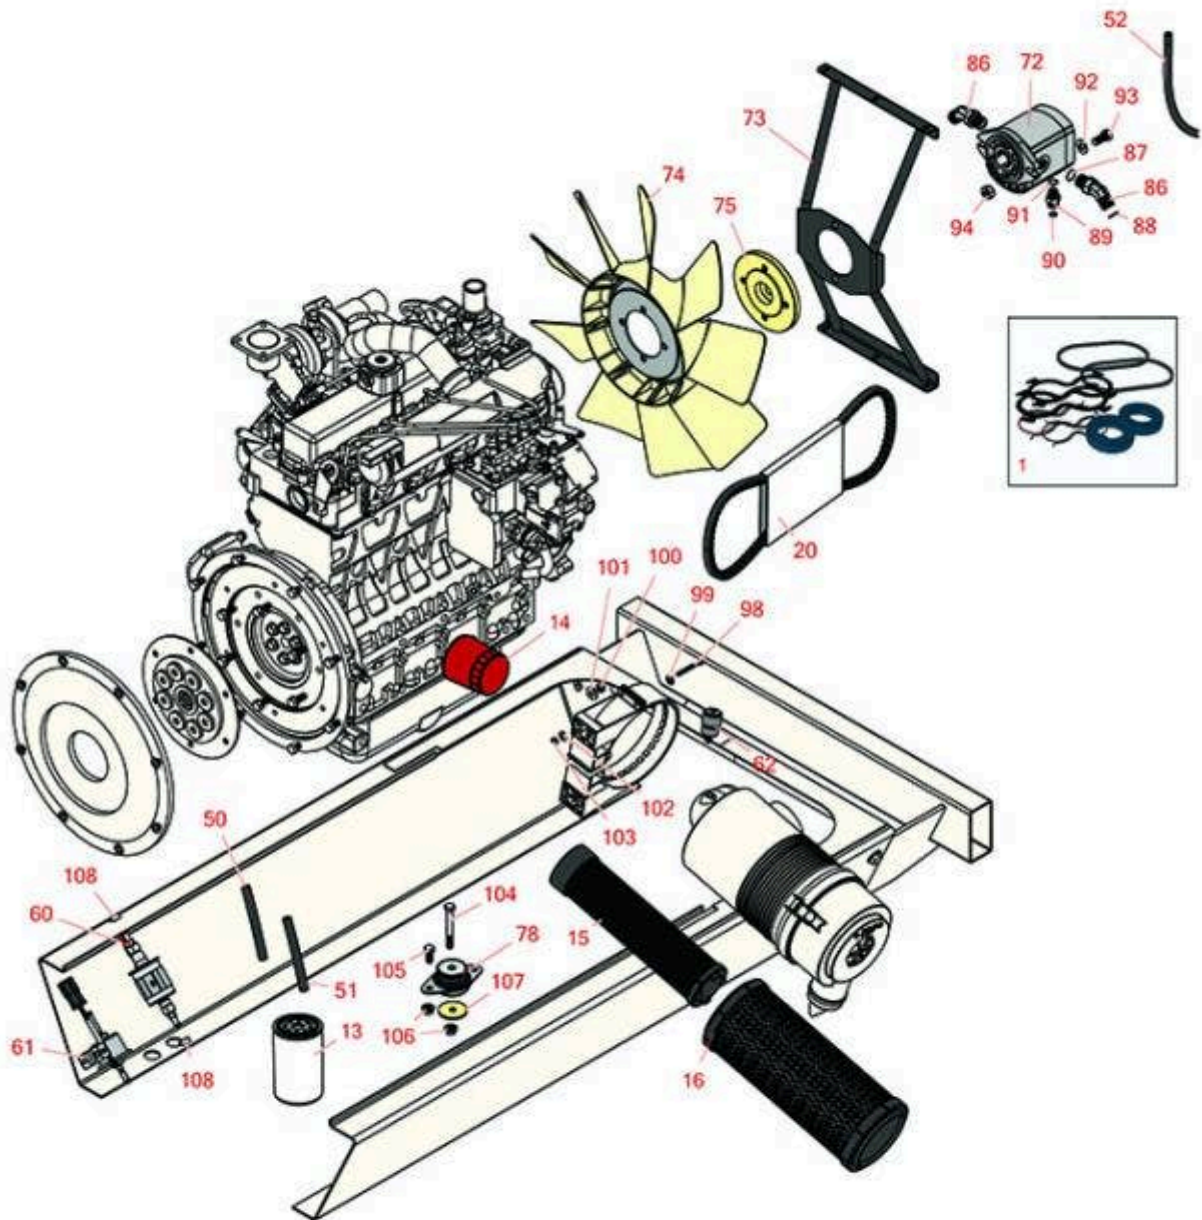

# Replaces Toro Groundsmaster 4000-D

## Parts

Rotary Mower - Model 30609  
Engine

All original equipment manufacturers names and part numbers are used for identification purposes only, and we are in no way implying that our products are original equipment parts. Prices subject to change without notice.

## Parts

Rotary Mower - Model 30609  
Engine

Item No	R&R Part No.	OEM Part No.	Description	Qty Req	Order Quantity
62	<b>R104-3563</b>	104-3563	Indicator - Service	1	