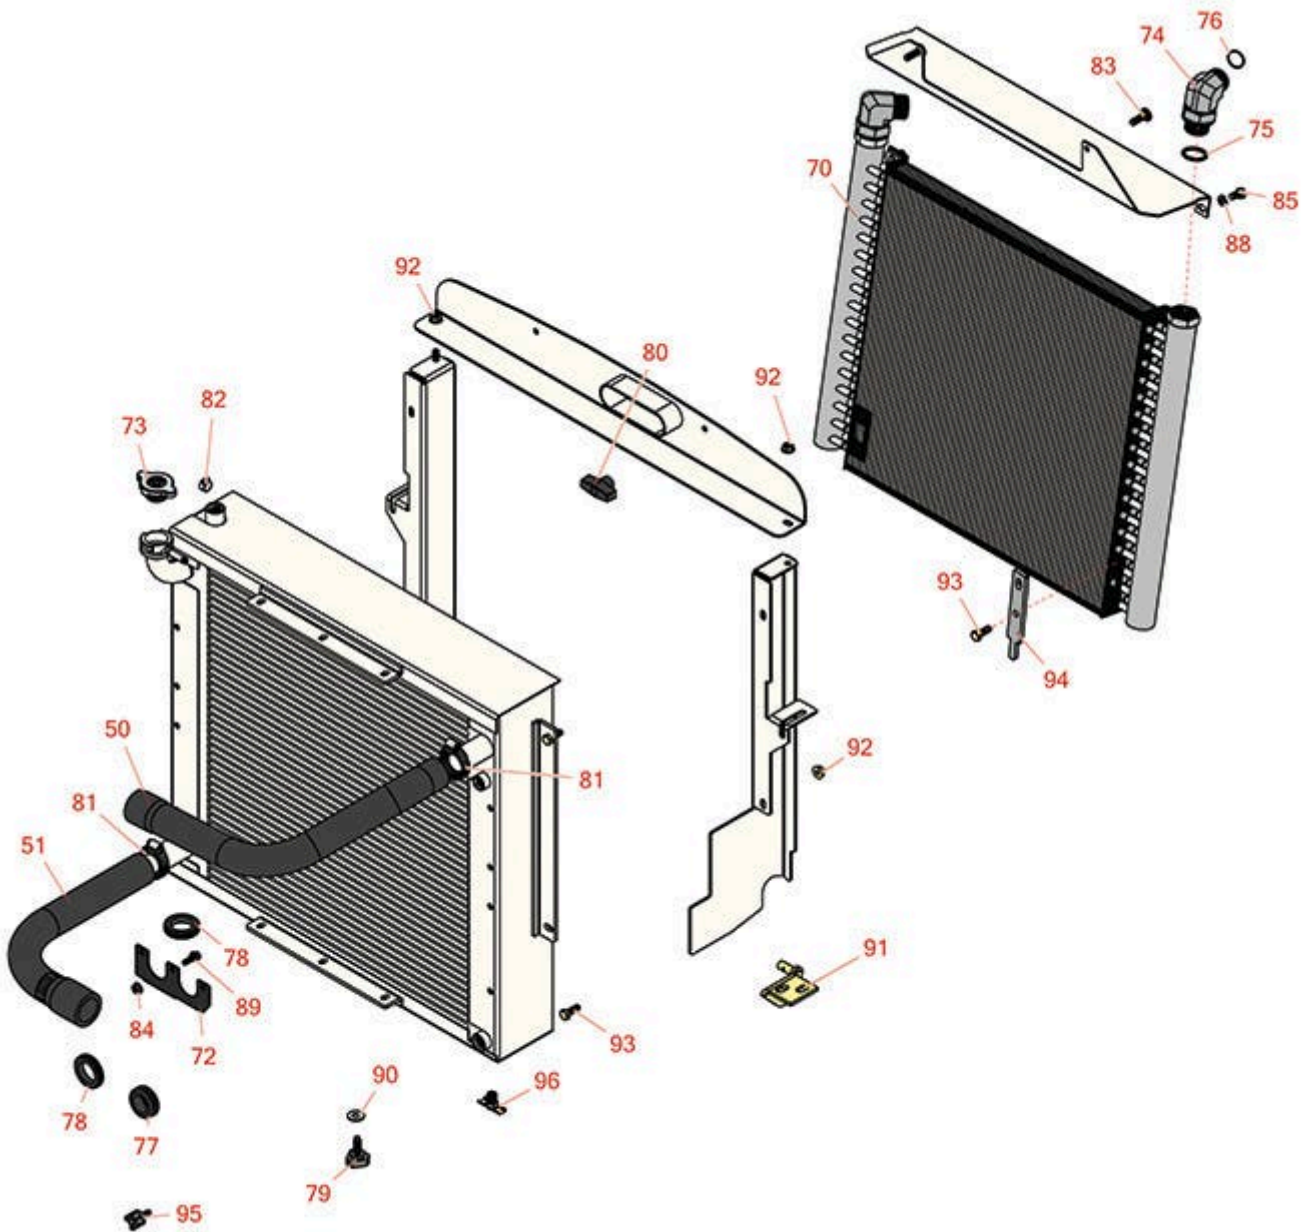

Replaces Toro Groundsmaster 4000-D

Parts

Rotary Mower - Model 30412
Radiator & Air Intake

All original equipment manufacturers names and part numbers are used for identification purposes only, and we are in no way implying that our products are original equipment parts. Prices subject to change without notice.

Replaces Toro Groundsmaster 4000-D Parts

Rotary Mower - Model 30412
Radiator & Air Intake

Item No	R&R Part No.	OEM Part No.	Description	Qty Req	Order Quantity
Hoses					
50	R114-3831	114-3831	Hose- Radiator - Upper	1	
51	R114-3832	114-3832	Hose - Radiator - Lower	1	
Other Parts Available					
70	R150955	110-0485	Cooler - Hydraulic Oil	1	
72	R106-6773-03	104-8311, 106-6773-03	Plate	2	
73	R93-5957	93-5957	Cap - Radiator	1	
74	R104-3796	104-3796, 104-8315	Hydraulic Fitting - 90 Deg	2	
75	R237-81	237-81, 237.81, 327-81	O-Ring	2	
76	R340-65	340-65	O-Ring	2	
77	R237-165	237-165	Grommet	2	
78	R240-3	240-3	Grommet- Rubber	1	
79	R95-9648	95-9648	Knob - 3/8-16 Thread	2	
80	R98-7134	20-0860, 98-7134, Aug-90, Dec-10	Knob - Handle	2	
81	R2412-111	2412-111	Clamp - Hose - Worm	4	
82	R92-2379	92-2379	Clamp - Hose	3	
83	R3230-22	3230-22, R3230-22	Bolt - Carriage 5/16-18 x 1	2	
84	R32128-33	32128-33	Nut - 1/4-20 Flanged Serr	4	