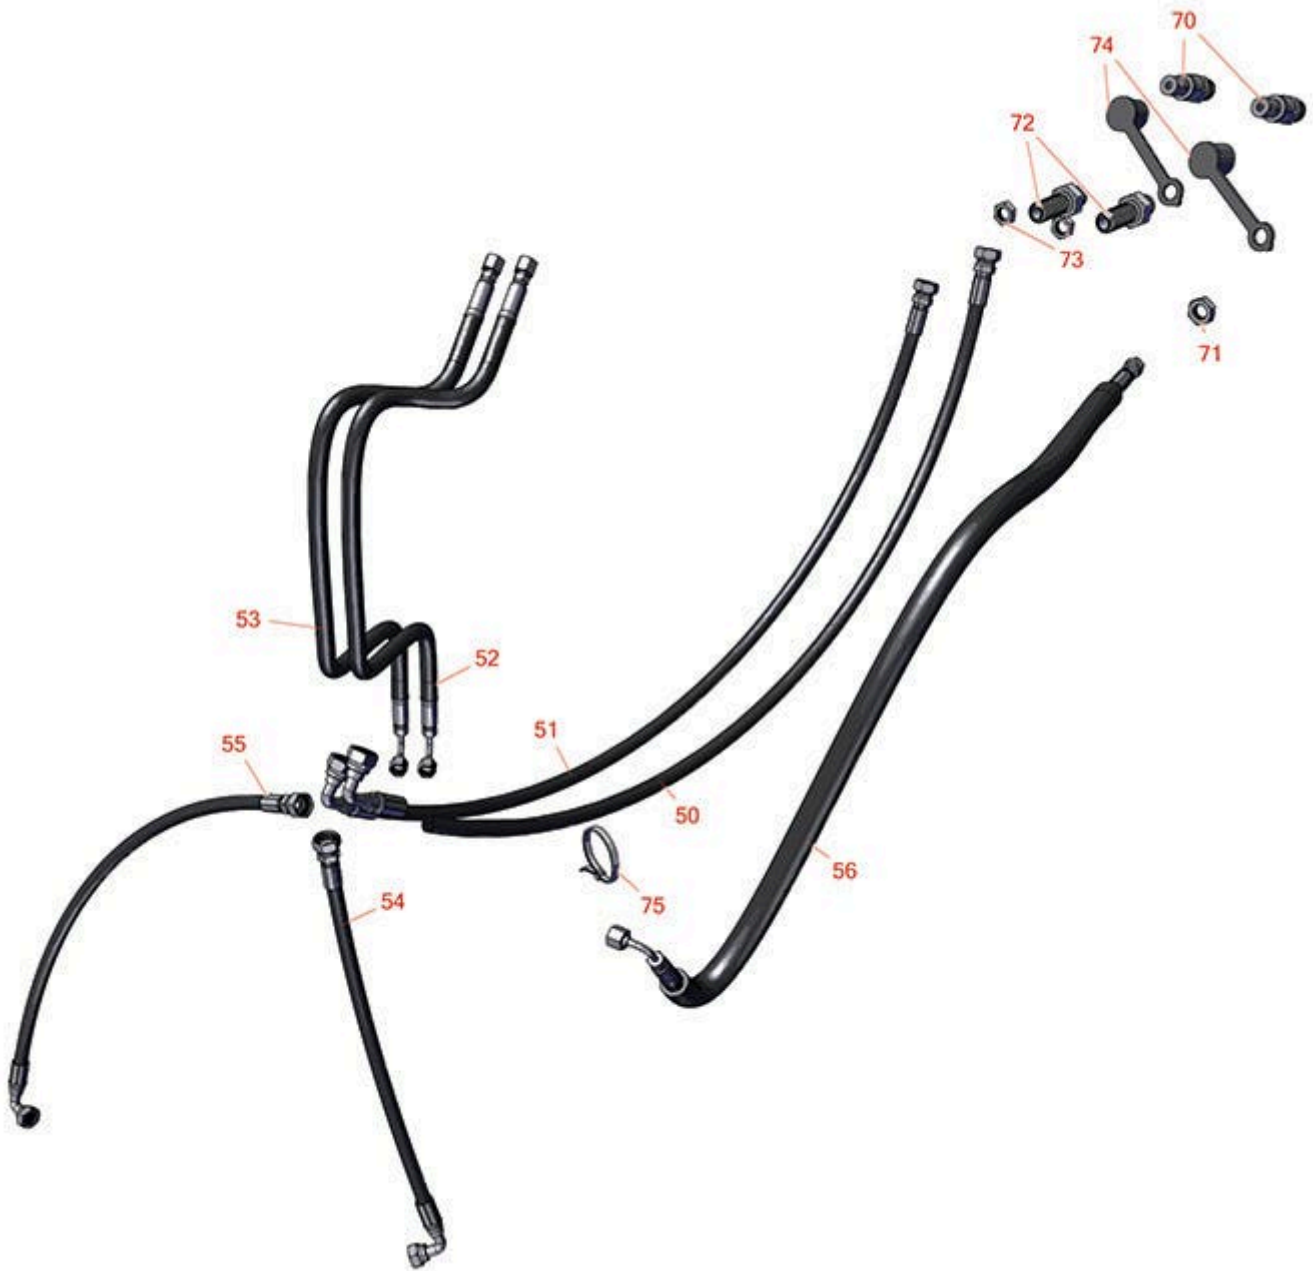

Replaces Toro Groundsmaster 4000-D Parts

Rotary Mower - Model 30605
Lift, Steer and Fan Hydraulic Assembly

All original equipment manufacturers names and part numbers are used for identification purposes only, and we are in no way implying that our products are original equipment parts. Prices subject to change without notice.

Replaces Toro Groundsmaster 4000-D Parts

Rotary Mower - Model 30605
Lift, Steer and Fan Hydraulic Assembly

Item No	R&R Part No.	OEM Part No.	Description	Qty Req	Order Quantity
Hoses					
50	R127-3737	127-3737	Hydraulic Hose Assy	1	
51	R127-3738	127-3738	Hydraulic Hose Assy	1	
52	R127-3736	127-3736	Hydraulic Hose Assy	1	
53	R100-3833	100-3833	Hydraulic Hose Assy	1	
54	R121-1567	121-1567	Hydraulic Hose Assy	1	
55	R121-1566	121-1566	Hydraulic Hose Assy	1	
56	R106-3692	106-3692	Hydraulic Hose Assy	1	
Other Parts Available					
70	R59-7410	59-7410	Tip-Nipple	2	
71	R340-127	340-127	Nut - Bulkhead	2	
72	R340-71	340-71	Fitting - Straight	2	
73	R340-70	340-70	Nut - Lock	2	
74	R354-79	354-79	Cap-Dust	2	
75	R3290-378	30-1740, 3290-378, 52-6570, 60-4340	Cable Tie	7	