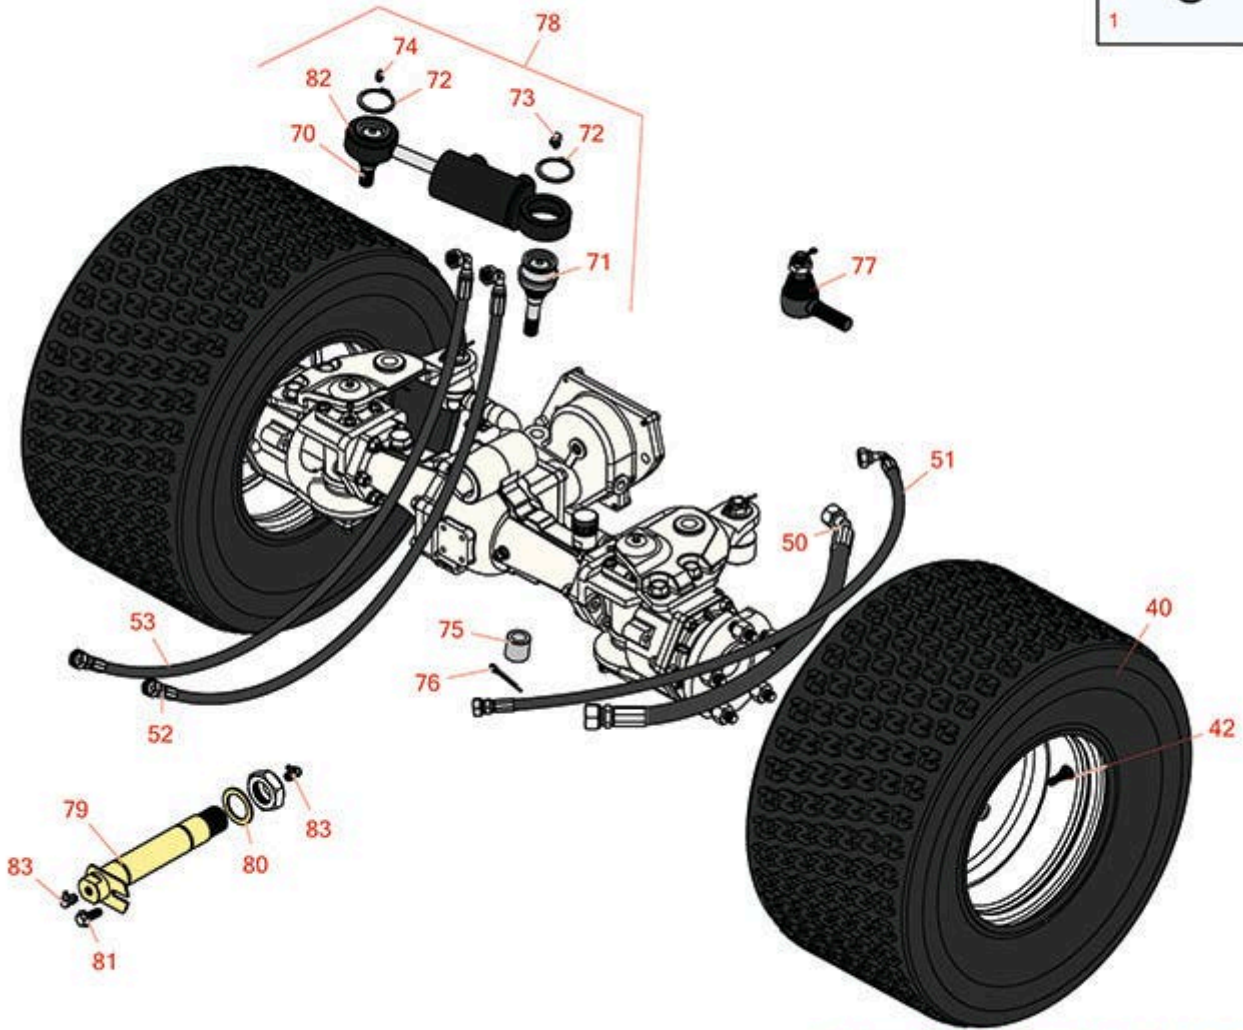

Replaces Toro Groundsmaster 4000-D

Parts

Rotary Mower - Model 30605

Rear Wheels

FOR MORE TIRE SELECTIONS PLEASE
CLICK ON THE TIRE ICON ABOVE

All original equipment manufacturers names and part numbers are used for identification purposes only, and we are in no way implying that our products are original equipment parts. Prices subject to change without notice.

Replaces Toro Groundsmaster 4000-D

Parts

Rotary Mower - Model 30605
Rear Wheels

Item No	R&R Part No.	OEM Part No.	Description	Qty Req	Order Quantity
---------	--------------	--------------	-------------	---------	----------------

Overhaul Kits and Service Tools

1	R125-4302	125-4302	Seal Kit - Cylinder Fits R121-1534 & R121-1535	1	
---	------------------	----------	--	---	--

Tires

40	RTK1010-6TF-I	120-8910	Tire - 20x10.00-10 (6 Ply) Kenda Super Turf	2	
42	R232-27	232-27, 232-31	Stem - Valve w/ Cap	2	

Replaces Toro Groundsmaster 4000-D Parts

Rotary Mower - Model 30605
Rear Wheels

Item No	R&R Part No.	OEM Part No.	Description	Qty Req	Order Quantity
74	R302-5	21-6010, 302-11, 302-37, 302-47, 302-5, 302-57, 302-58, 302-6, 31-0300, 32-9660, 60-0800, 62-3880, 92-4181	Fitting - Grease	3	
75	R100-3796	100-3796	Spacer - Ball Joint	1	
76	R3272-12	01-151-0090, 28-19-D, 3272-12	Pin - Cotter 1/8 x 1-1/4	1	
77	R106-1113	100-3852, 106-1113	Tie Rod End Assy RH Thread	2	
78	R121-1535	121-1535	Steering Cylinder Assy - Includes Ball Joints	1	
79	R98-7077	98-7077	Axle Pin - Rear	1	
80	R92-1765	92-1765	Washer - Thrust	1	
81	R32144-14	32104-32, 32104-49, 32144-14	Bolt - Hex Washer 5/16-18 x 5/8	1	
82	R121-1534	121-1534	Steering Cylinder	1	
83	R323016	302-33, 323016	Zerk - Grease	2	