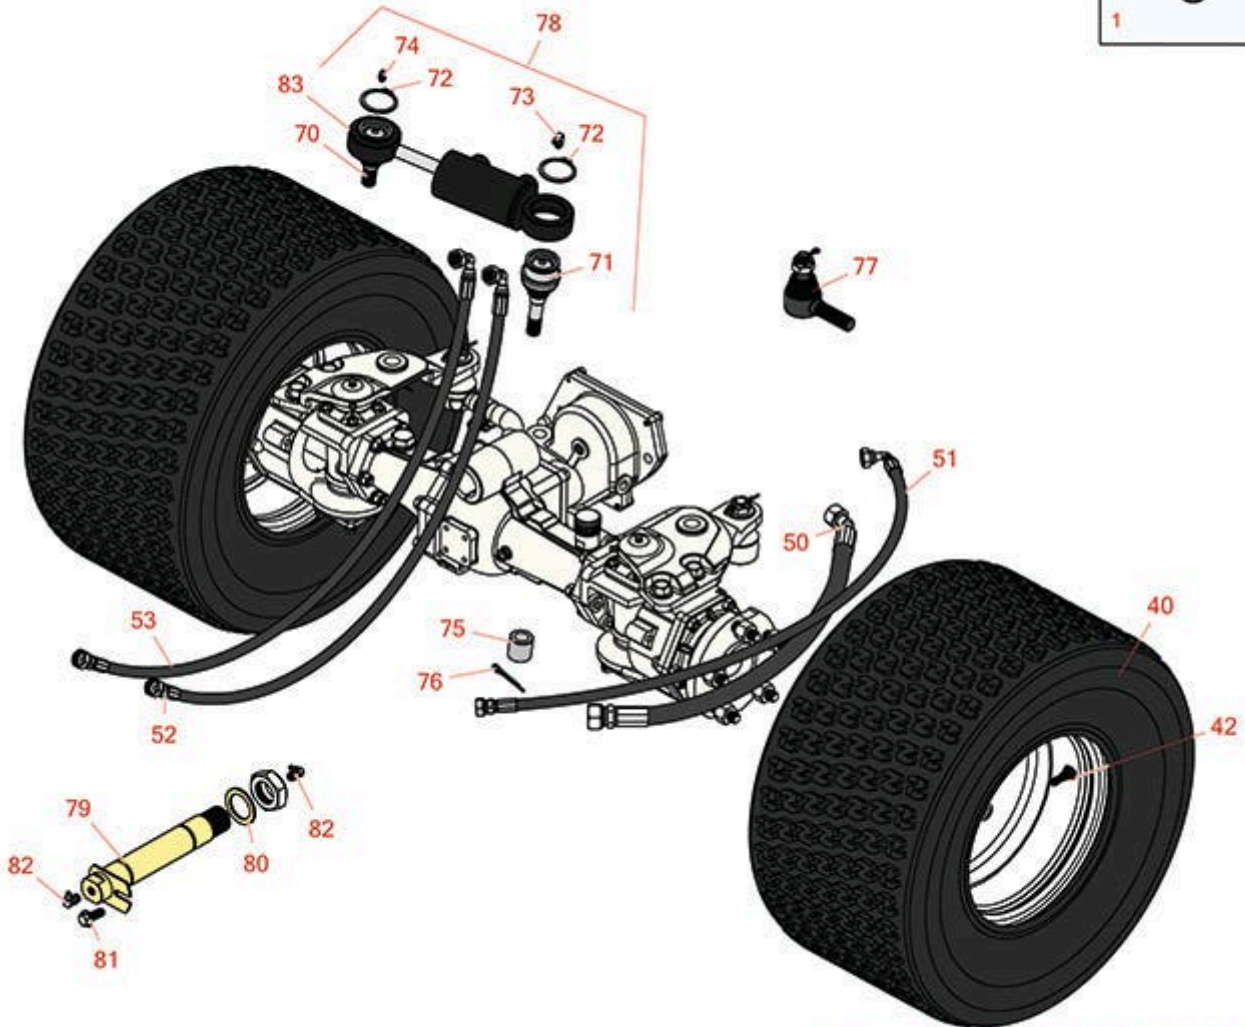

Replaces Toro Groundsmaster 4000-D

Parts

Rotary Mower - Model 30609

Rear Wheels

FOR MORE TIRE SELECTIONS PLEASE
CLICK ON THE TIRE ICON ABOVE

All original equipment manufacturers names and part numbers are used for identification purposes only, and we are in no way implying that our products are original equipment parts. Prices subject to change without notice.

Replaces Toro Groundsmaster 4000-D

Parts

Rotary Mower - Model 30609

Rear Wheels

Item No	R&R Part No.	OEM Part No.	Description	Qty Req	Order Quantity
---------	--------------	--------------	-------------	---------	----------------

Overhaul Kits and Service Tools

1	R125-4302	125-4302	Seal Kit - Cylinder Fits R121-1534 & R121-1535	1	
---	------------------	----------	--	---	--

Tires

40	RTK1010-6TF-I	120-8910	Tire - 20x10.00-10 (6 Ply) Kenda Super Turf	2	
42	R232-27	232-27, 232-31	Stem - Valve w/ Cap	2	

Replaces Toro Groundsmaster 4000-D Parts

Rotary Mower - Model 30609
Rear Wheels

Item No	R&R Part No.	OEM Part No.	Description	Qty Req	Order Quantity
74	R302-5	21-6010, 302-11, 302-37, 302-47, 302-5, 302-57, 302-58, 302-6, 31-0300, 32-9660, 60-0800, 62-3880, 92-4181	Fitting - Grease	3	
75	R100-3796	100-3796	Spacer - Ball Joint	1	
76	R3272-12	01-151-0090, 28-19-D, 3272-12	Pin - Cotter 1/8 x 1-1/4	1	
77	R106-1113	100-3852, 106-1113	Tie Rod End Assy RH Thread	2	
78	R121-1535	121-1535	Steering Cylinder Assy - Includes Ball Joints	1	
79	R98-7077	98-7077	Axle Pin - Rear	1	
80	R92-1765	92-1765	Washer - Thrust	1	
81	R32144-14	32104-32, 32104-49, 32144-14	Bolt - Hex Washer 5/16-18 x 5/8	1	
82	R323016	302-33, 323016	Zerk - Grease	2	
83	R121-1534	121-1534	Steering Cylinder	1	