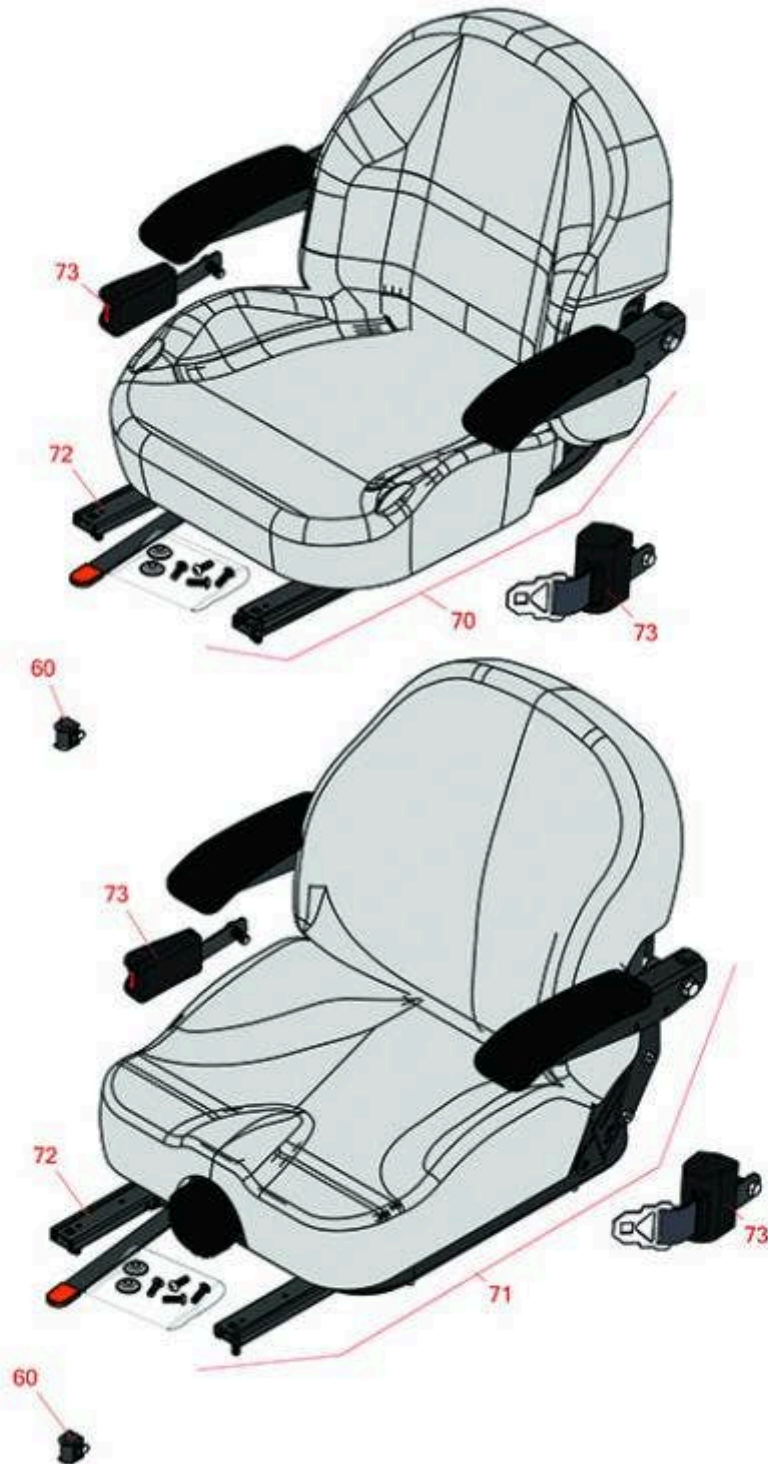

Replaces Toro Z Master Professional 5000 Parts

Zero Turn Mower with 60in deck - Model 74915
Seat

All original equipment manufacturers names and part numbers are used for identification purposes only, and we are in no way implying that our products are original equipment parts. Prices subject to change without notice.

Replaces Toro Z Master Professional 5000 Parts

Zero Turn Mower with 60in deck - Model 74915
Seat

Item No	R&R Part No.	OEM Part No.	Description	Qty Req	Order Quantity
60	R150229	82-2190	Switch - Operator Presence	1	
70	R750205	116-0035, 116-0038	Seat - Light Grey Deluxe w/Arms & Track Set	1	
71	R750210	121-7595, 125-3107, 127-3305, 130-0801	Seat - Light Grey Deluxe w/Arms w/Suspension	1	
<i>Tech Note: INCL SUSPENSION & TRACK SET:</i>					
72	R109-9801	109-9801	Seat Track Set	1	
73	R109-9805	109-9805	Seat Belt Kit	1	