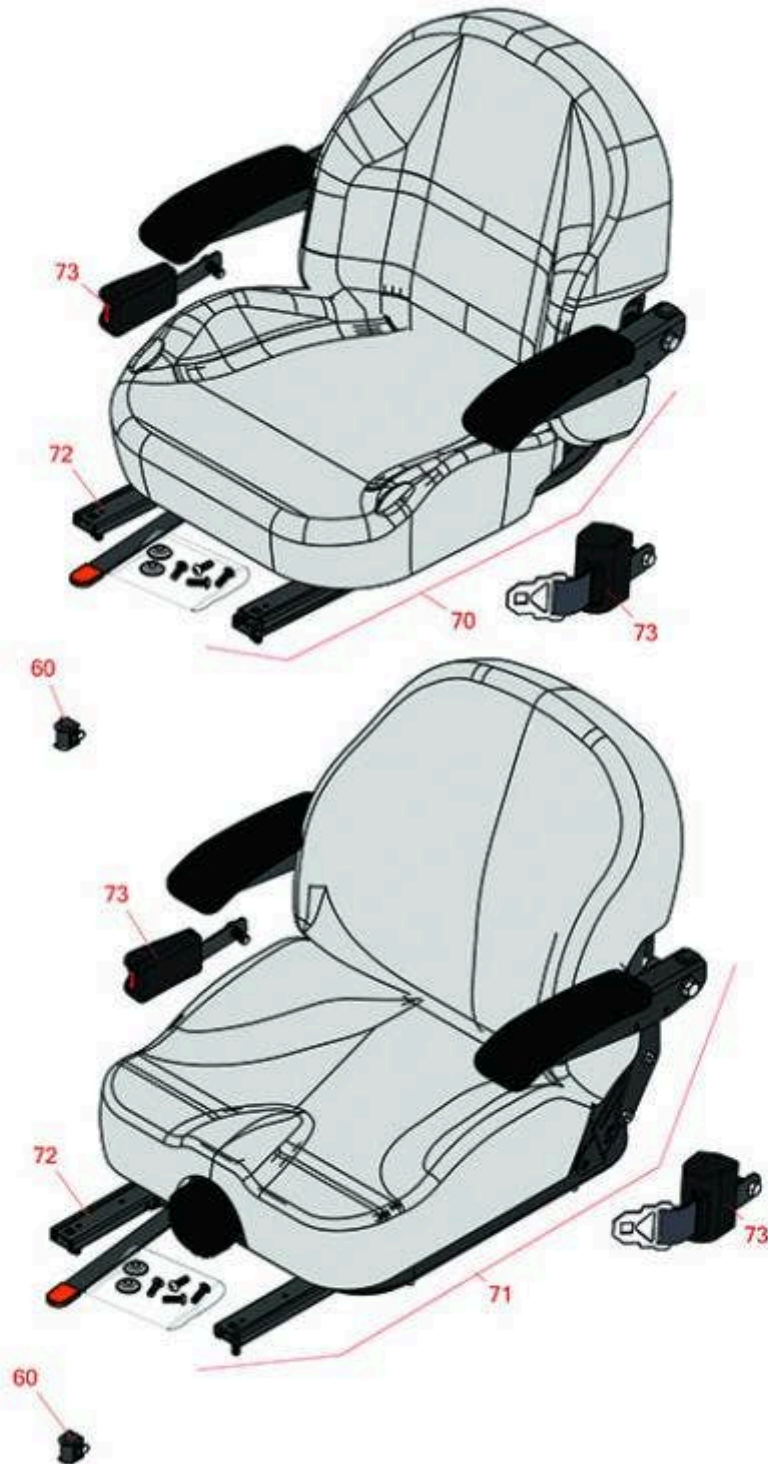

# Replaces Toro Z Master Professional 5000 Parts

Zero Turn Mower with 60in deck - Model 74930  
Seat

All original equipment manufacturers names and part numbers are used for identification purposes only, and we are in no way implying that our products are original equipment parts. Prices subject to change without notice.

# Replaces Toro Z Master Professional 5000 Parts

Zero Turn Mower with 60in deck - Model 74930  
Seat

Item No	R&R Part No.	OEM Part No.	Description	Qty Req	Order Quantity
60	<b>R150229</b>	82-2190	Switch - Operator Presence	1	
70	<b>R750205</b>	116-0035, 116-0038	Seat - Light Grey Deluxe w/Arms & Track Set	1	
71	<b>R750210</b>	121-7595, 125-3107, 127-3305, 130-0801	Seat - Light Grey Deluxe w/Arms w/Suspension	1	
<i>Tech Note: INCL SUSPENSION &amp; TRACK SET:</i>					
72	<b>R109-9801</b>	109-9801	Seat Track Set	1	
73	<b>R109-9805</b>	109-9805	Seat Belt Kit	1	