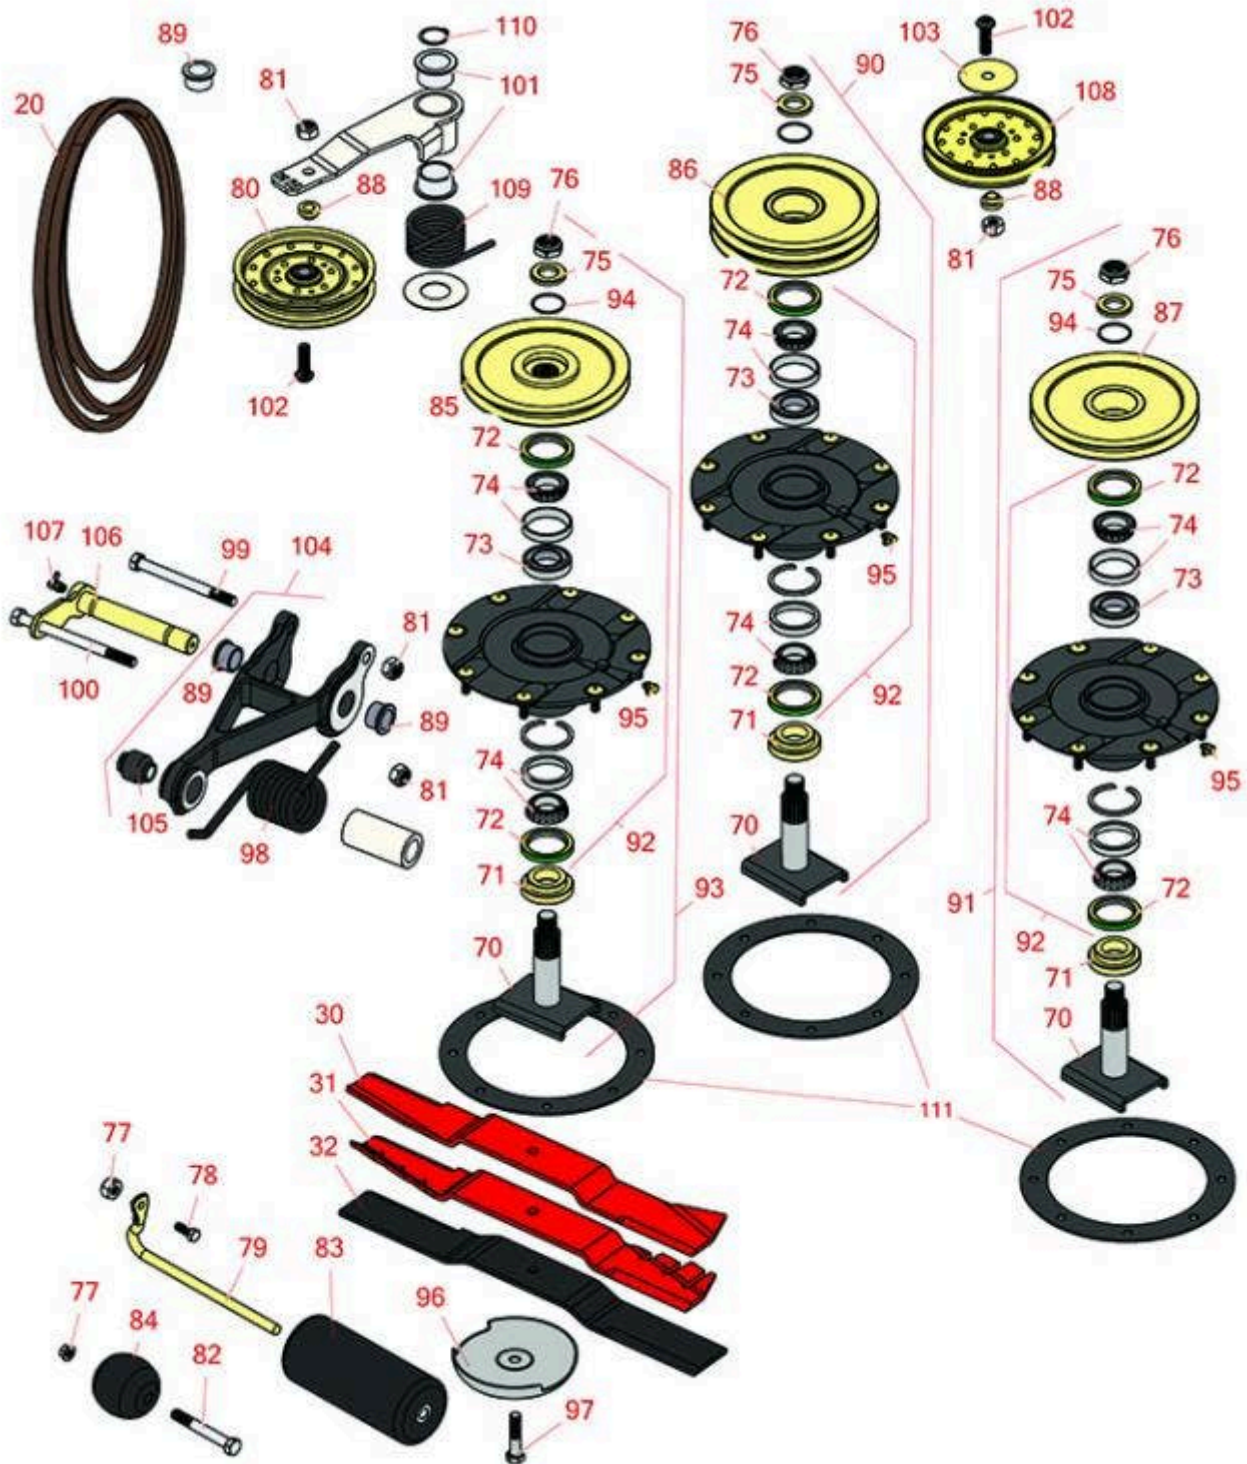

Replaces Toro Groundsmaster 7200

Parts

Rotary Decks

62in Rotary Deck - Model 30457

All original equipment manufacturers names and part numbers are used for identification purposes only, and we are in no way implying that our products are original equipment parts. Prices subject to change without notice.

Replaces Toro Groundsmaster 7200

Parts

Rotary Decks

62in Rotary Deck - Model 30457

Item No	R&R Part No.	OEM Part No.	Description	Qty Req	Order Quantity
Belts					
20	R110-9594	110-9594	Belt - V	1	
20	R110-9595	110-9595	Belt - V	1	
Rotary Bades					
30	R92-5608	92-5608, 92-5608-03	Mower Blade - 21.75 in	3	
31	R92-5608M	104-1303, 107-0214-03	Mower Blade - Mulcher 21.75	3	
32	R110-6115-03	110-6115-03	Mower Blade - No Lift - 21.75 in	3	
Other Parts Available					
70	R104-3554	104-3554	Shaft - Spindle Assy.	3	
<i>Tech Note: Ser# 316000001-403373000:</i>					
70	R139-1044	139-1044	Shaft - Spindle Assy	3	
<i>Tech Note: Ser# 405700000-999999999:</i>					
71	R92-9800	69-6950, 69-6980, 92-9800	Spacer - Spindle	3	
72	R253-154	253-154	Seal - Spindle	6	
73	R104-3549	104-3549	Spacer Set - Spindle Bearing	3	
74	R110-8297	110-8297, 26-1830	Bearing Set w/Retaining Rings - Spindle	3	
75	R104-8322	104-8322, 120-5576	Washer - Spindle Shaft Hardened	3	
76	R32127-46	32127-46, 3296-60	Locknut	3	