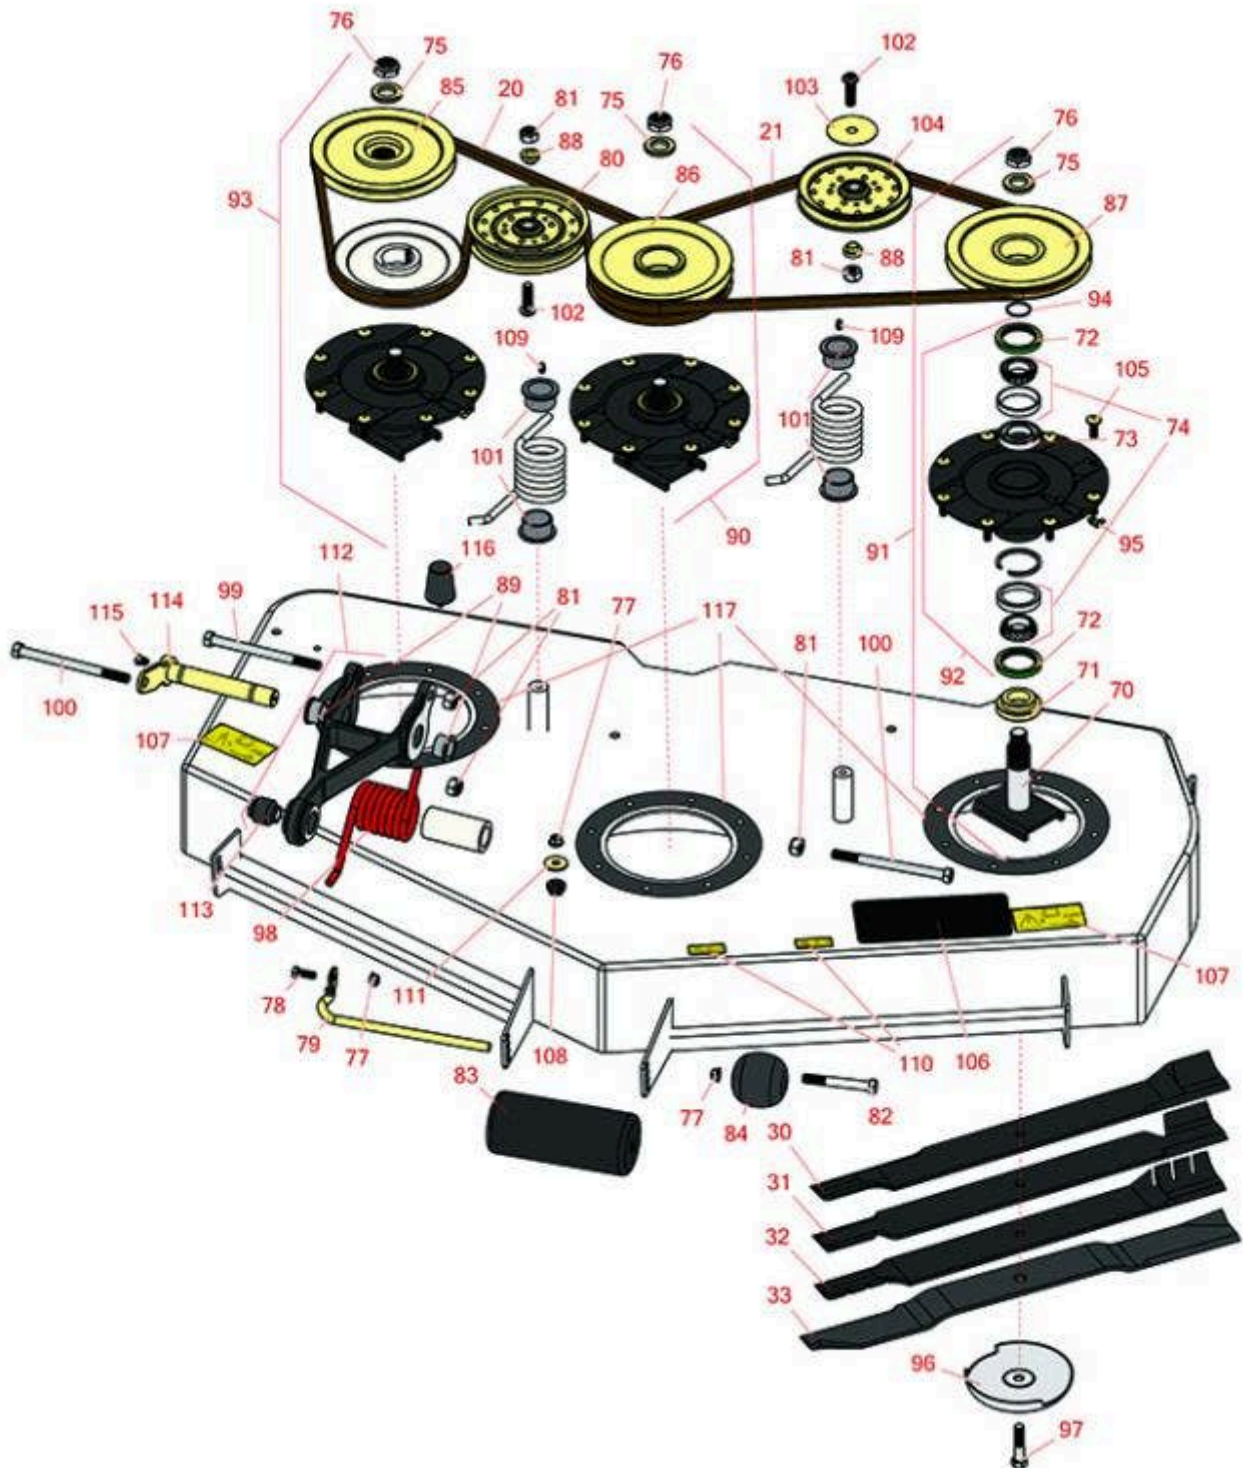

Replaces Toro Groundsmaster 7200

Parts

Rotary Decks

72in Rotary Deck - Models 30353

All original equipment manufacturers names and part numbers are used for identification purposes only, and we are in no way implying that our products are original equipment parts. Prices subject to change without notice.

Replaces Toro Groundsmaster 7200

Parts

Rotary Decks

72in Rotary Deck - Models 30353

| Item No | R&R Part No. | OEM Part No. | Description | Qty Req | Order Quantity |
|---|---------------------|--|-------------------------------------|---------|----------------|
| Belts | | | | | |
| 20 | R110-9592 | 110-9592 | Belt - V | 1 | |
| 21 | R110-9593 | 110-9593 | Belt - V | 1 | |
| Rotary Blades | | | | | |
| 30 | R110-0621-03 | 110-0621, 110-0621-03 | Mower Blade - Std 24.5 - Med Lift | 3 | |
| 31 | R110-0622-03 | 110-0622, 110-0622-03 | Mower Blade - High Lift 24.5 | 3 | |
| 32 | R110-0624-03 | 110-0624-03 | Mower Blade - 24.5 in Gator Mulcher | 3 | |
| 33 | R108-1958-03 | 108-1958, 108-1958-03, 121-5347-03 | Mower Blade - 25 in Flat-Lift | 3 | |
| Other Parts Available | | | | | |
| 70 | R104-3554 | 104-3554 | Shaft - Spindle Assy. | 3 | |
| <i>Tech Note: Ser# 316000001-403373000:</i> | | | | | |
| 70 | R139-1044 | 139-1044 | Shaft - Spindle Assy | 3 | |
| <i>Tech Note: Ser# 405700000-999999999:</i> | | | | | |
| 71 | R92-9800 | 69-6950, 69-6980, 92-9800 | Spacer - Spindle | 3 | |
| <i>Tech Note: Ser# 316000001-403373000:</i> | | | | | |
| 71 | R138-6416 | 138-6416 | Spacer - Spindle Shaft | 3 | |
| <i>Tech Note: Ser# 405700000-999999999:</i> | | | | | |
| 72 | R253-154 | 253-154 | Seal - Spindle | 6 | |
| 73 | R104-3549 | 104-3549 | Spacer Set - Spindle Bearing | 3 | |