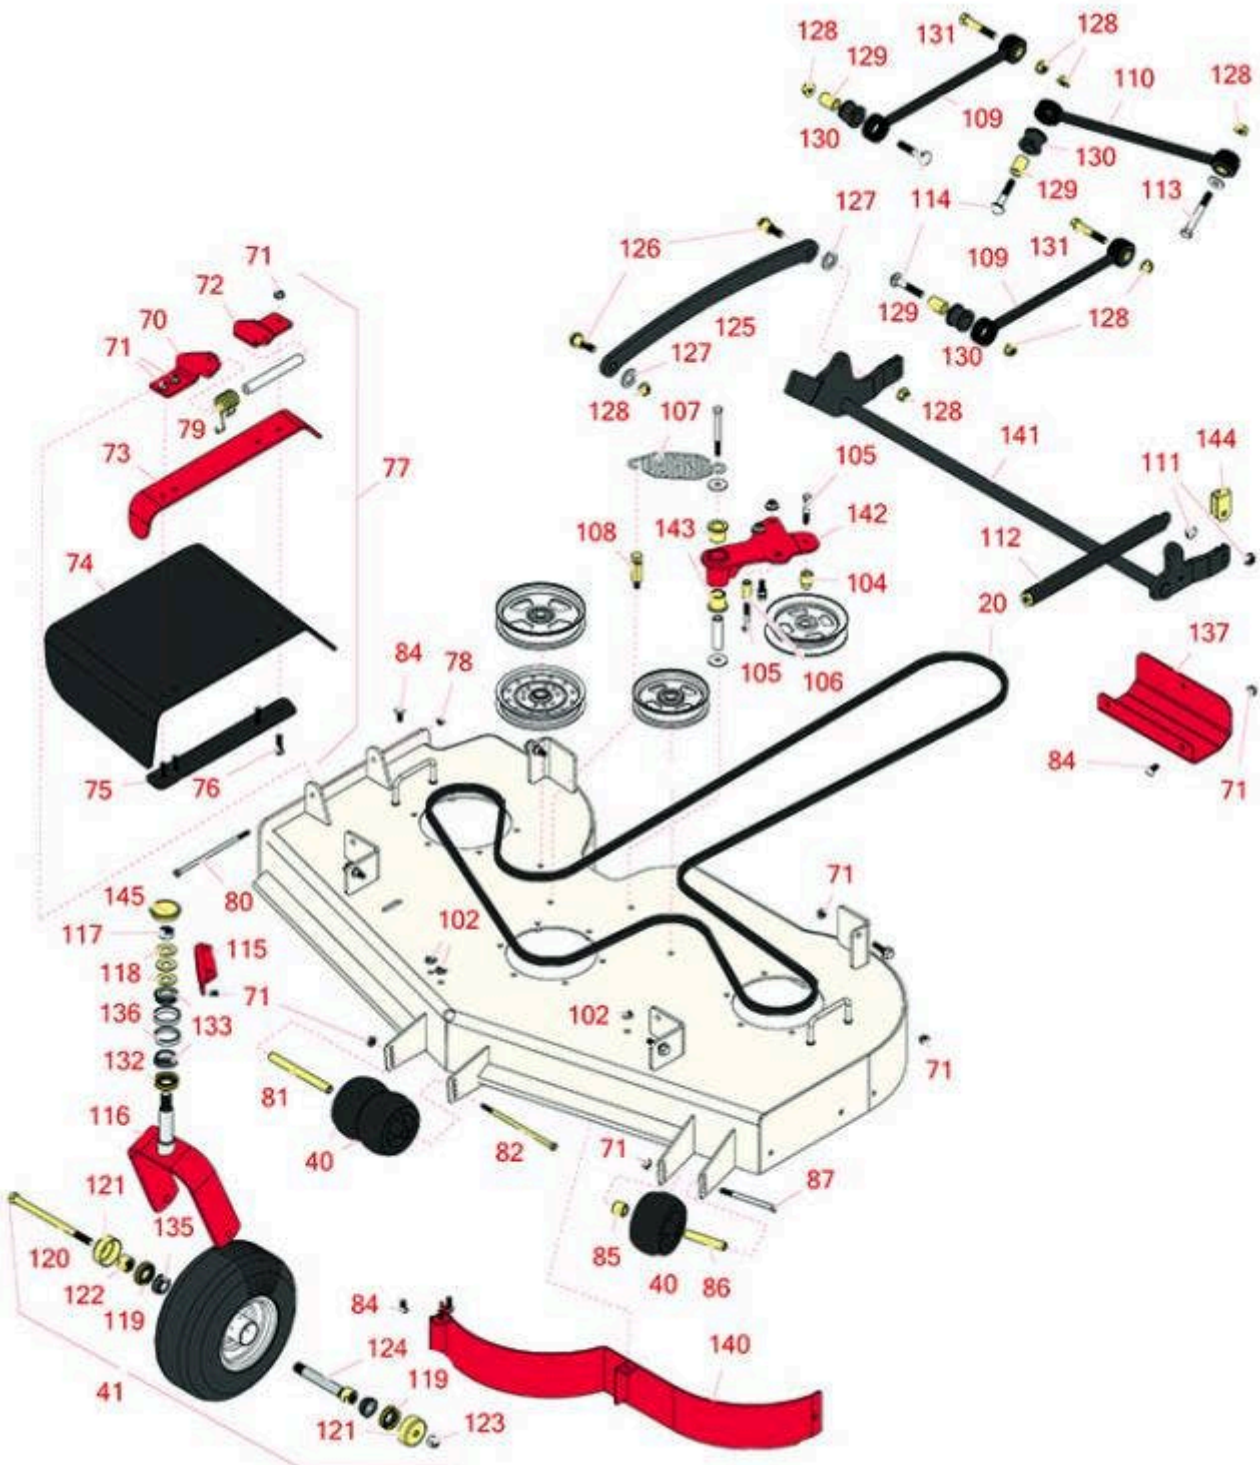

Replaces Toro Z Master Professional 5000 Parts

Zero Turn Mower with 48in deck - Model 72904
48in Side Discharge Deck

All original equipment manufacturers names and part numbers are used for identification purposes only, and we are in no way implying that our products are original equipment parts. Prices subject to change without notice.

Replaces Toro Z Master Professional 5000 Parts

Zero Turn Mower with 48in deck - Model 72904
48in Side Discharge Deck

| Item No | R&R Part No. | OEM Part No. | Description | Qty Req | Order Quantity |
|------------------------------|---------------------|---|----------------------------------|---------|----------------|
| Belts | | | | | |
| 20 | R115-7407 | 115-7407 | Belt- V | 1 | |
| Wheels | | | | | |
| 40 | R68-2730 | 1-603299, 68-2730 | Wheel - Anti Scalp | 3 | |
| 41 | R109-9126 | 109-9126 | Tire & Wheel - 13x5.00-6 - White | 2 | |
| 41 | R127-9531 | 127-9531 | Tire & Wheel - 13x5.00-6 - Grey | 2 | |
| Other Parts Available | | | | | |
| 70 | R106-3253-01 | 106-3253-01 | Plate-Hinge, Front | 1 | |
| 71 | R104-8301 | 104-8301, 104-9301, 109-6658, 133-7570 | Locknut - 3/8-16 Nylon Flanged | 33 | |
| 72 | R108-4059-01 | 108-4059-01 | Plate-Hinge, Rear | 1 | |
| 73 | R106-3246-01 | 106-3246-01 | Deflector | 1 | |
| 74 | R151416 | 108-5029, 110-0759, 151416 | Deflector - Long | 1 | |
| 75 | R106-3248-03 | 106-3248-03 | Strap - Discharge | 1 | |
| 76 | R3231-4 | 01-157-0440, 01-173-0612, 3231-4 | Bolt - Carriage 3/8-16 x 1-1/2 | 4 | |
| 77 | R108-2792 | 108-2792 | Rubber Deflector Assy | 1 | |
| 78 | R3296-47 | 3296-47 | Locknut - 5/16-18 Jam Nyloc | 1 | |
| 79 | R108-4052 | 108-4052 | Spring - Torsion | 1 | |
| 80 | R322-50 | 322-50 | Bolt - Hx HD 5/16-18 x 7 1/2 | 1 | |