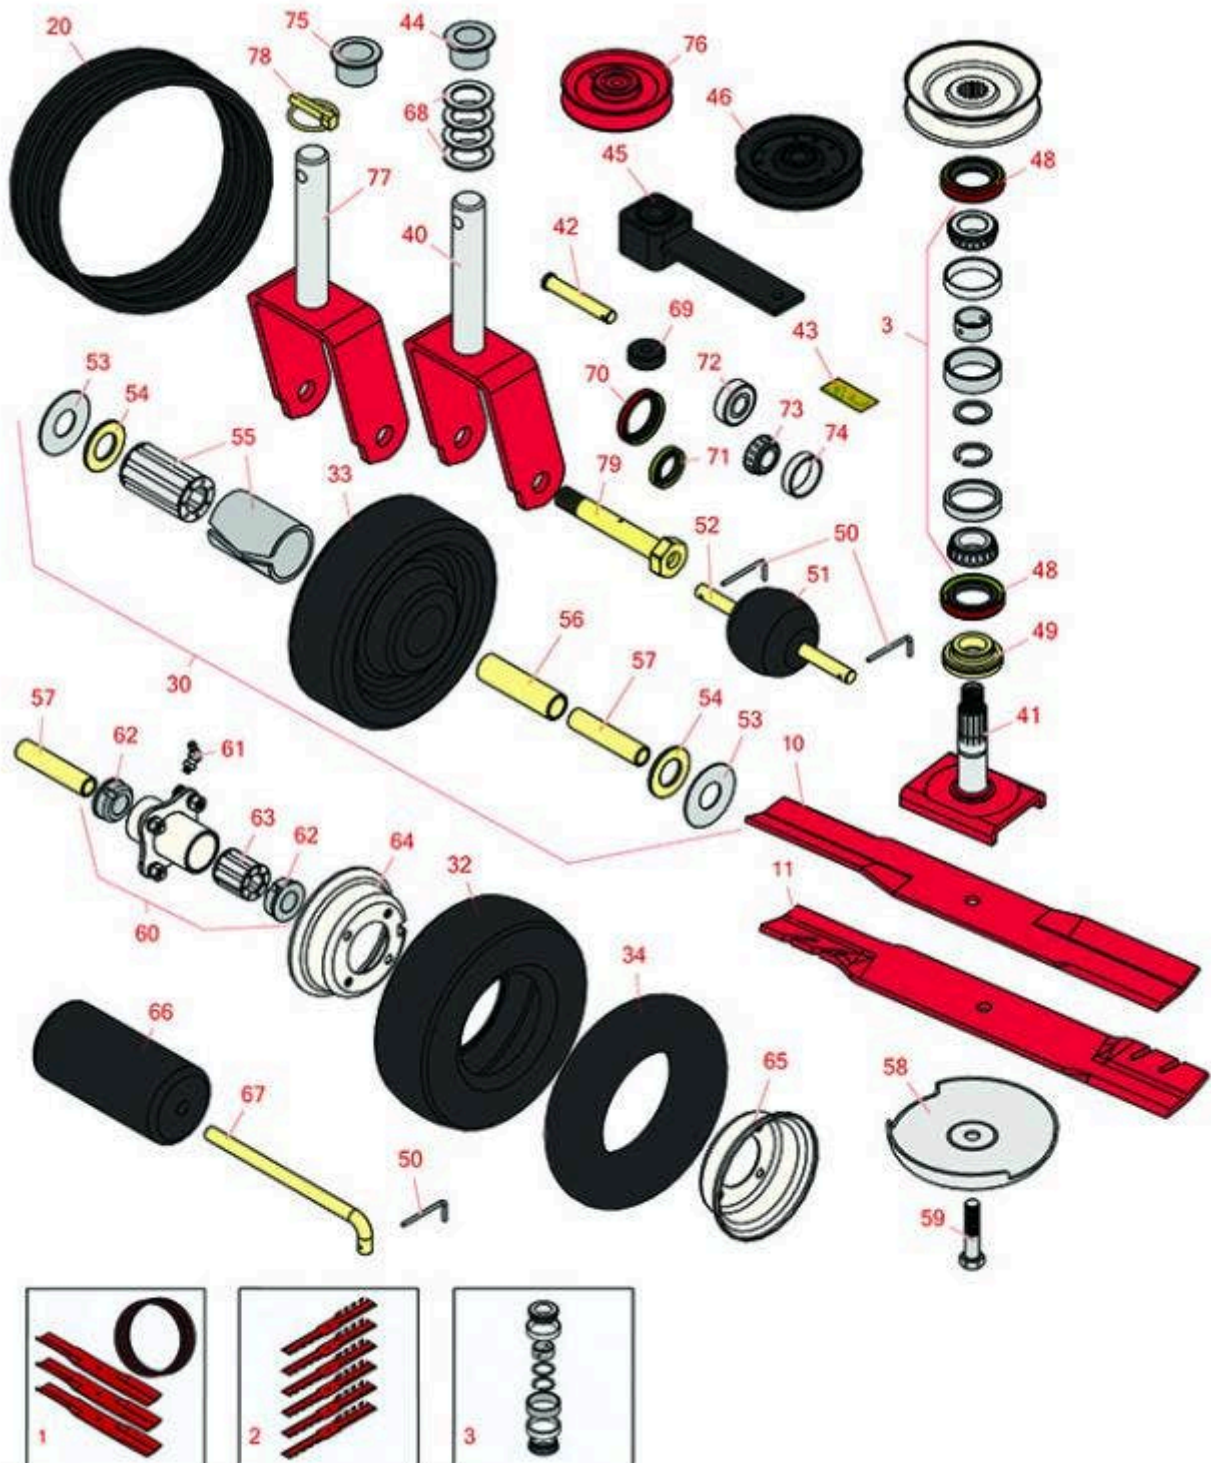

# Replaces Toro Groundsmaster 223-D Parts

Rotary Mower - Models 2WD 30223 & 4WD 30243  
52in Deck - Model 30568

All original equipment manufacturers names and part numbers are used for identification purposes only, and we are in no way implying that our products are original equipment parts. Prices subject to change without notice.

# Replaces Toro Groundsmaster 223-D Parts

Rotary Mower - Models 2WD 30223 & 4WD 30243  
52in Deck - Model 30568

Item No	R&R Part No.	OEM Part No.	Description	Qty Req	Order Quantity
---------	--------------	--------------	-------------	---------	----------------

## Overhaul Kits

1	<b>R95-3070</b>	95-3070	Kit - Blade and Belt	1	
---	-----------------	---------	----------------------	---	--

*Tech Note: Includes: 3 ea: R27-0990 Rotary Blades & 1 ea. R27-1160 Deck Belt.:*

*Tech Note: Includes 2 ea: R254-72 Bearings, R254-94 Cones, Spacers & Rings:*