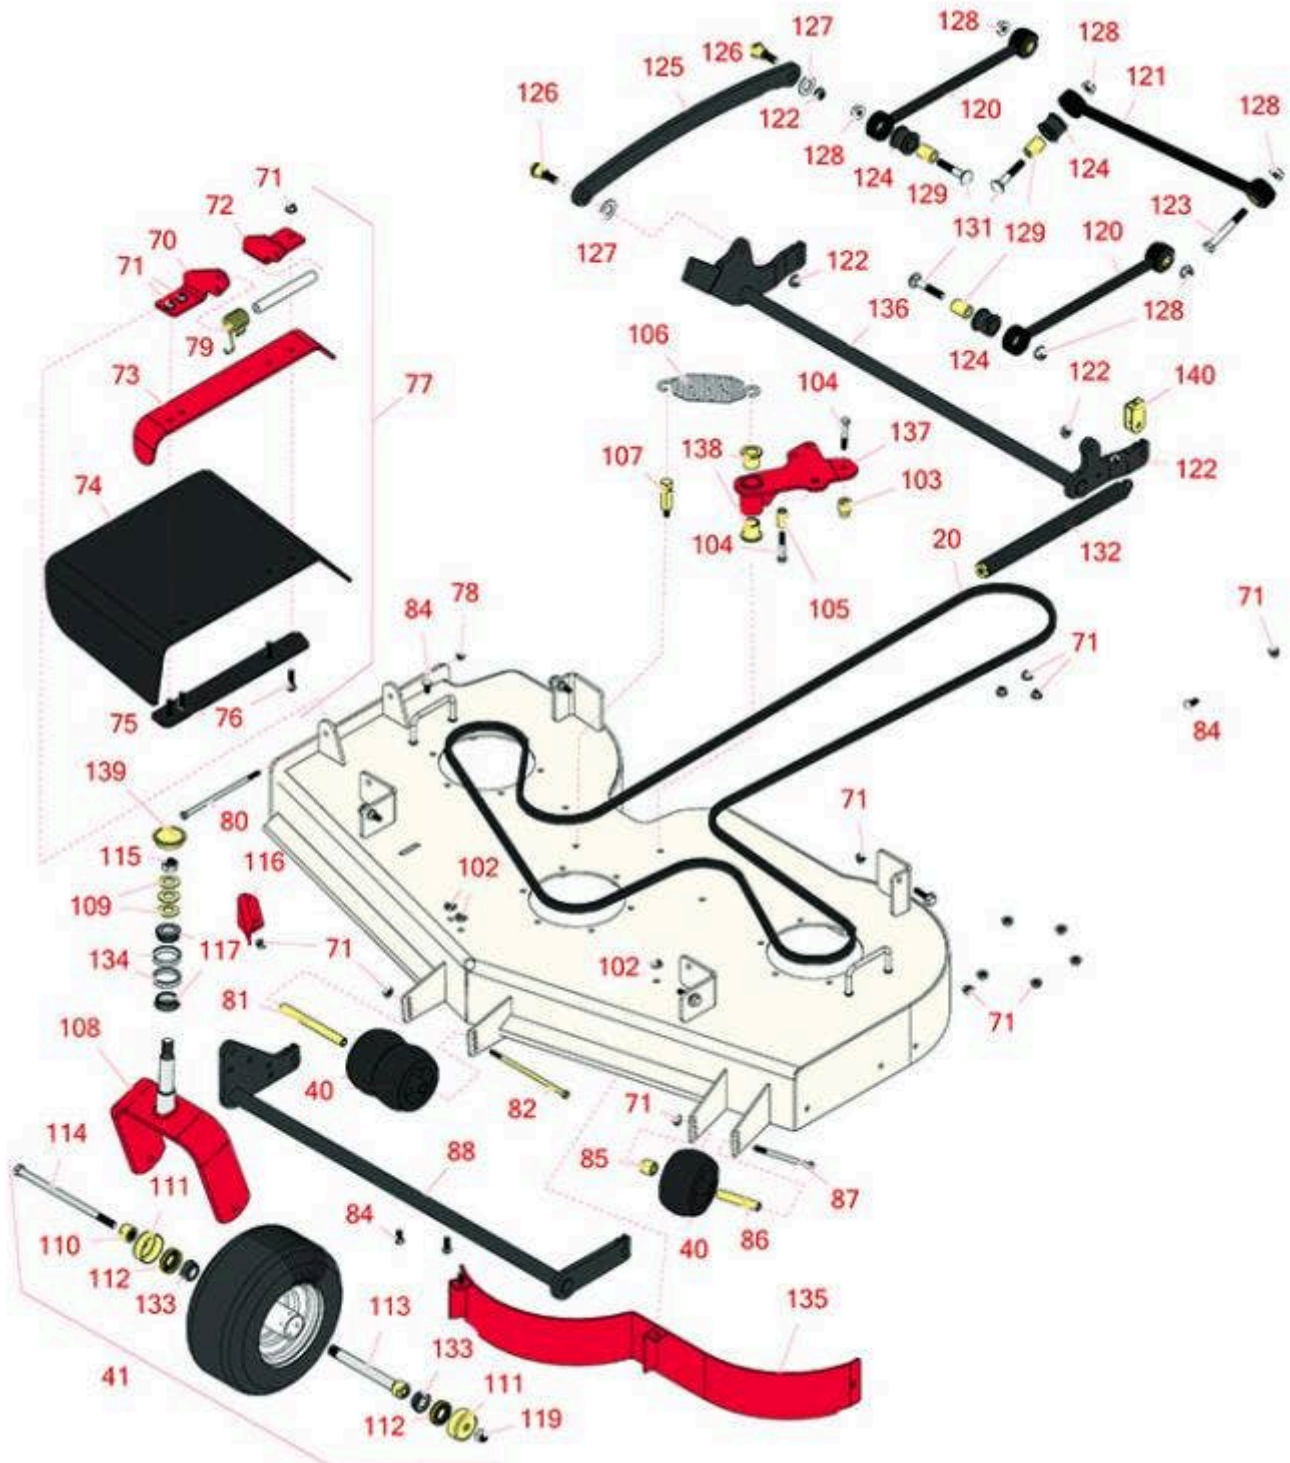

Replaces Toro Z Master Professional 5000 Parts

Zero Turn Mower with 52in deck - Model 72906
52in Deck Parts

All original equipment manufacturers names and part numbers are used for identification purposes only, and we are in no way implying that our products are original equipment parts. Prices subject to change without notice.

Replaces Toro Z Master Professional 5000 Parts

Zero Turn Mower with 52in deck - Model 72906
52in Deck Parts

Item No	R&R Part No.	OEM Part No.	Description	Qty Req	Order Quantity
Belts					
20	R115-7426	115-7426	Belt- V	1	
Wheels					
40	R68-2730	1-603299, 68-2730	Wheel - Anti Scalp	3	
41	R109-9127	109-9125, 109-9127	Tire & Wheel - 13x6.50-6 Flat Free	2	
41	R127-9528	127-9528	Tire & Wheel - 13x6:50-6 Smooth Semi Pneumatic	2	
Other Parts Available					
70	R106-3253-01	106-3253-01	Plate-Hinge, Front	1	
71	R104-8301	104-8301, 104-9301, 109-6658, 133-7570	Locknut - 3/8-16 Nylon Flanged	44	
72	R108-4059-01	108-4059-01	Plate-Hinge, Rear	1	
73	R106-3246-01	106-3246-01	Deflector	1	
74	R151416	108-5029, 110-0759, 151416	Deflector - Long	1	
75	R106-3248-03	106-3248-03	Strap - Discharge	1	
76	R3231-4	01-157-0440, 01-173-0612, 3231-4	Bolt - Carriage 3/8-16 x 1-1/2	4	
77	R108-2792	108-2792	Rubber Deflector Assy	1	
78	R3296-47	3296-47	Locknut - 5/16-18 Jam Nyloc	1	
79	R108-4052	108-4052	Spring - Torsion	1	
80	R322-50	322-50	Bolt - Hx HD 5/16-18 x 7 1/2	1	