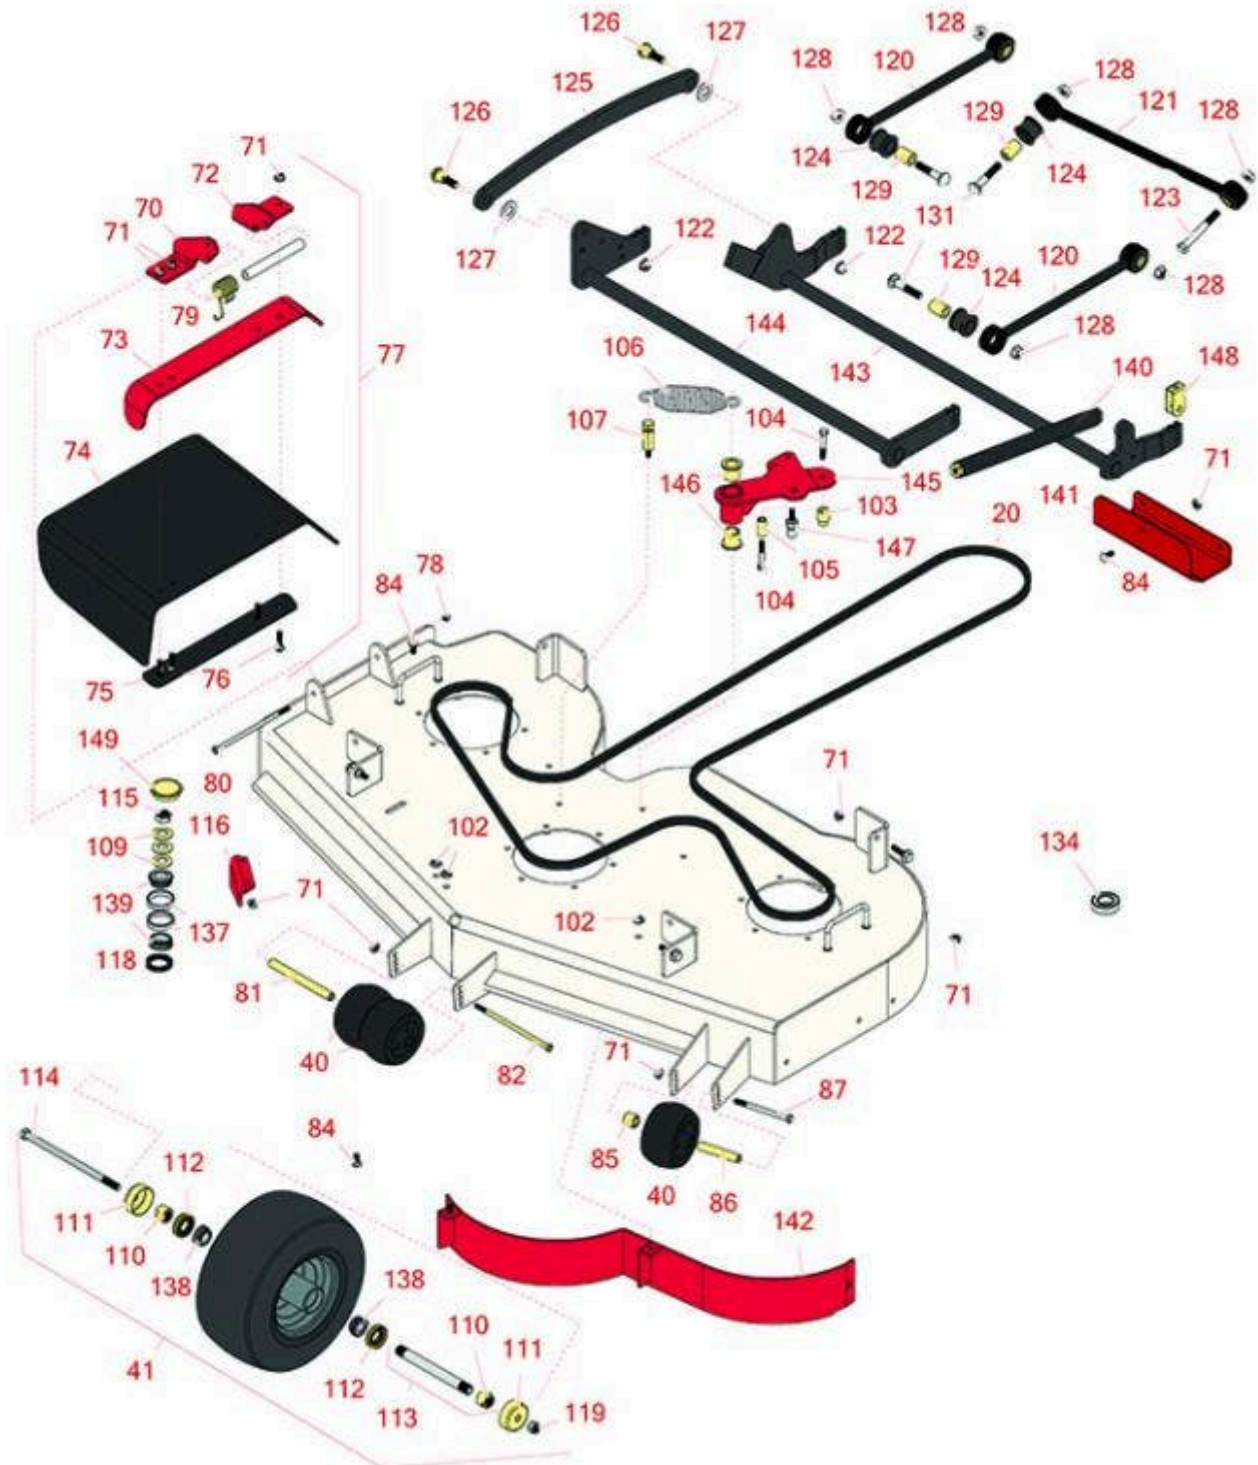

Replaces Toro Z Master Professional 5000 Parts

Zero Turn Mower with 52in deck - Model 72955
52in Deck Parts

All original equipment manufacturers names and part numbers are used for identification purposes only, and we are in no way implying that our products are original equipment parts. Prices subject to change without notice.

Replaces Toro Z Master Professional 5000 Parts

Zero Turn Mower with 52in deck - Model 72955
52in Deck Parts

Item No	R&R Part No.	OEM Part No.	Description	Qty Req	Order Quantity
Belts					
20	R115-7426	115-7426	Belt- V	1	
Wheels					
40	R68-2730	1-603299, 68-2730	Wheel - Anti Scalp	3	
41	R127-9528	127-9528	Tire & Wheel - 13x6:50-6 Smooth Semi Pneumatic	2	
Other Parts Available					
70	R106-3253-01	106-3253-01	Plate-Hinge, Front	1	
71	R104-8301	104-8301, 104-9301, 109-6658, 133-7570	Locknut - 3/8-16 Nylon Flanged	44	
72	R108-4059-01	108-4059-01	Plate-Hinge, Rear	1	
73	R106-3246-01	106-3246-01	Deflector	1	
74	R151416	108-5029, 110-0759, 151416	Deflector - Long	1	
75	R106-3248-03	106-3248-03	Strap - Discharge	1	
76	R3231-4	01-157-0440, 01-173-0612, 3231-4	Bolt - Carriage 3/8-16 x 1-1/2	4	
77	R108-2792	108-2792	Rubber Deflector Assy	1	
78	R3296-47	3296-47	Locknut - 5/16-18 Jam Nyloc	1	
79	R108-4052	108-4052	Spring - Torsion	1	
80	R322-50	322-50	Bolt - Hx HD 5/16-18 x 7 1/2	1	
81	R98-5967	98-5967	Spacer-Wheel	1	