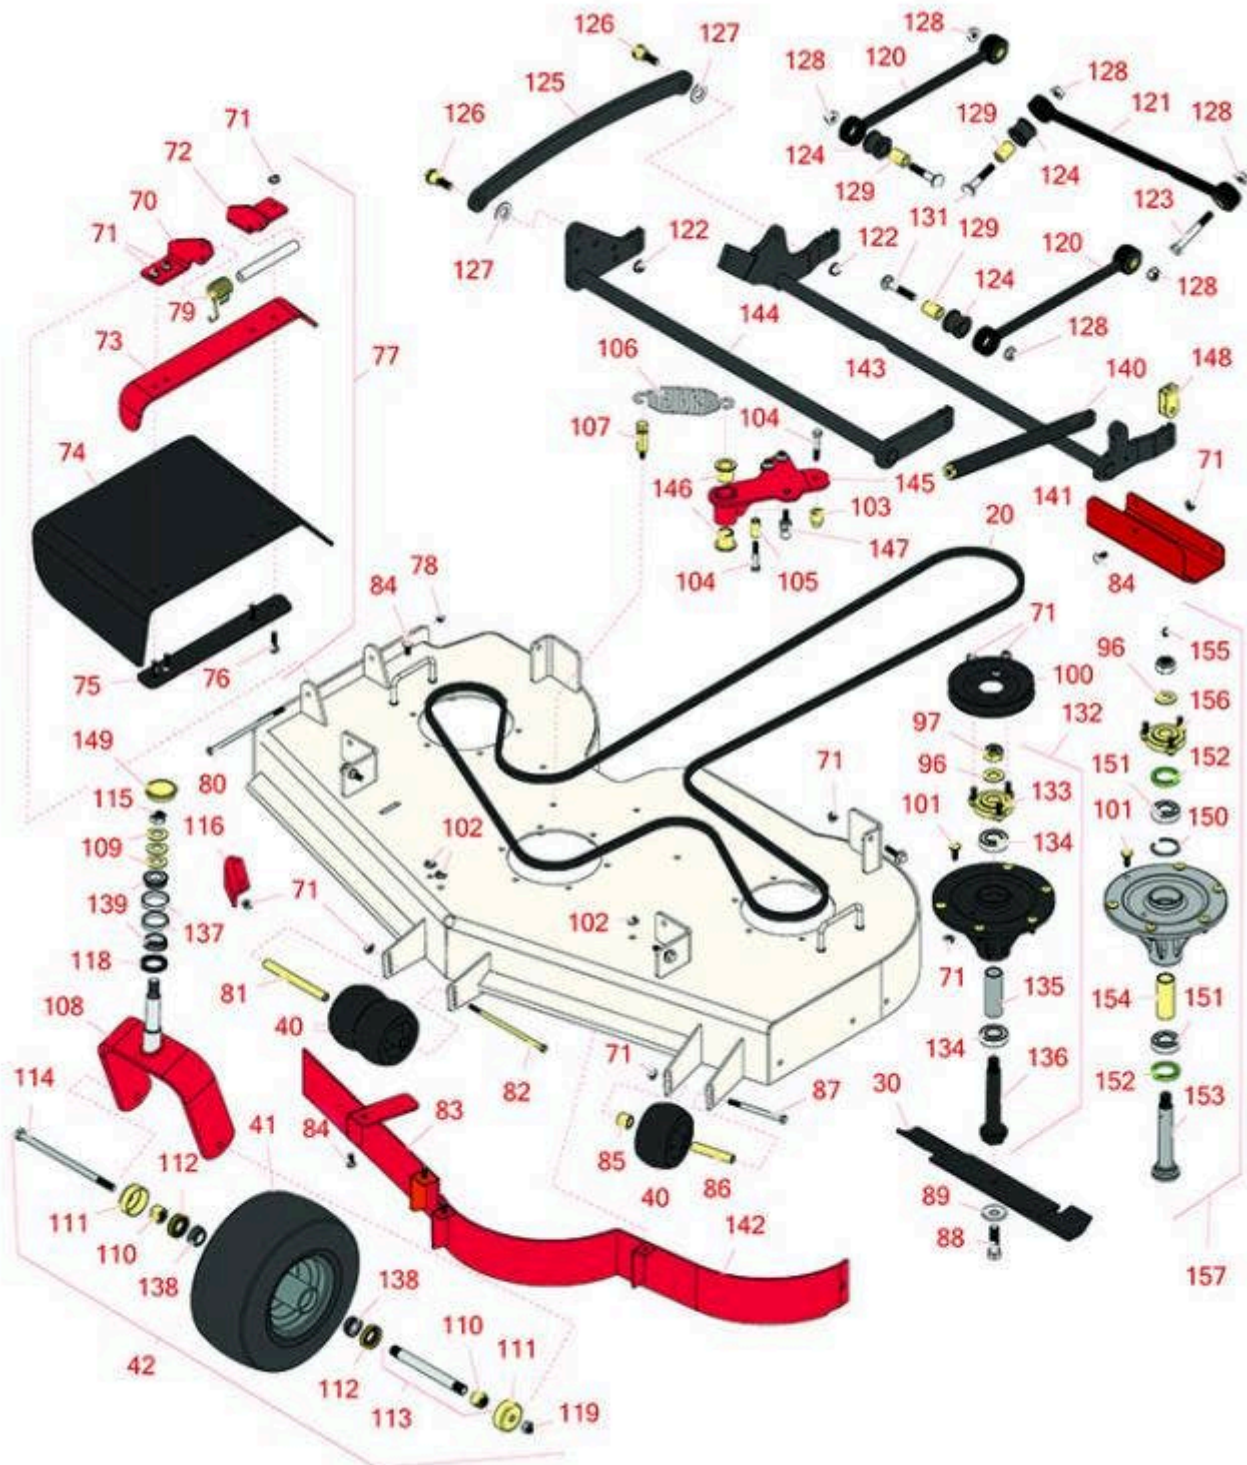

Replaces Toro Z Master Professional 5000 Parts

Zero Turn Mower with 52in deck - Model 74955
52in Deck Parts

All original equipment manufacturers names and part numbers are used for identification purposes only, and we are in no way implying that our products are original equipment parts. Prices subject to change without notice.

Replaces Toro Z Master Professional 5000 Parts

Zero Turn Mower with 52in deck - Model 74955
52in Deck Parts

Item No	R&R Part No.	OEM Part No.	Description	Qty Req	Order Quantity
Belts					
20	R115-7426	115-7426	Belt- V	1	
Rotary Blades					
30	R105-7781-03	105-7781-03	Mower Blade - 18 in High-Flow	3	
Wheels					
40	R68-2730	1-603299, 68-2730	Wheel - Anti Scalp	3	
41	RCT5121861	1-523009, 126-5959	Tire - 13x6.50-6 Nhs (4 Ply) Carlisle Smooth	2	
42	R127-9540	127-9540	Tire & Wheel - 13x6.50-6 Pneumatic	2	
Other Parts Available					
70	R106-3253-01	106-3253-01	Plate-Hinge, Front	1	
71	R104-8301	104-8301, 104-9301, 109-6658, 133-7570	Locknut - 3/8-16 Nylon Flanged	44	
72	R108-4059-01	108-4059-01	Plate-Hinge, Rear	1	
73	R106-3246-01	106-3246-01	Deflector	1	
74	R151416	108-5029, 110-0759, 151416	Deflector - Long	1	
75	R106-3248-03	106-3248-03	Strap - Discharge	1	
76	R3231-4	01-157-0440, 01-173-0612, 3231-4	Bolt - Carriage 3/8-16 x 1-1/2	4	
77	R108-2792	108-2792	Rubber Deflector Assy	1	
78	R3296-47	3296-47	Locknut - 5/16-18 Jam Nyloc	1	